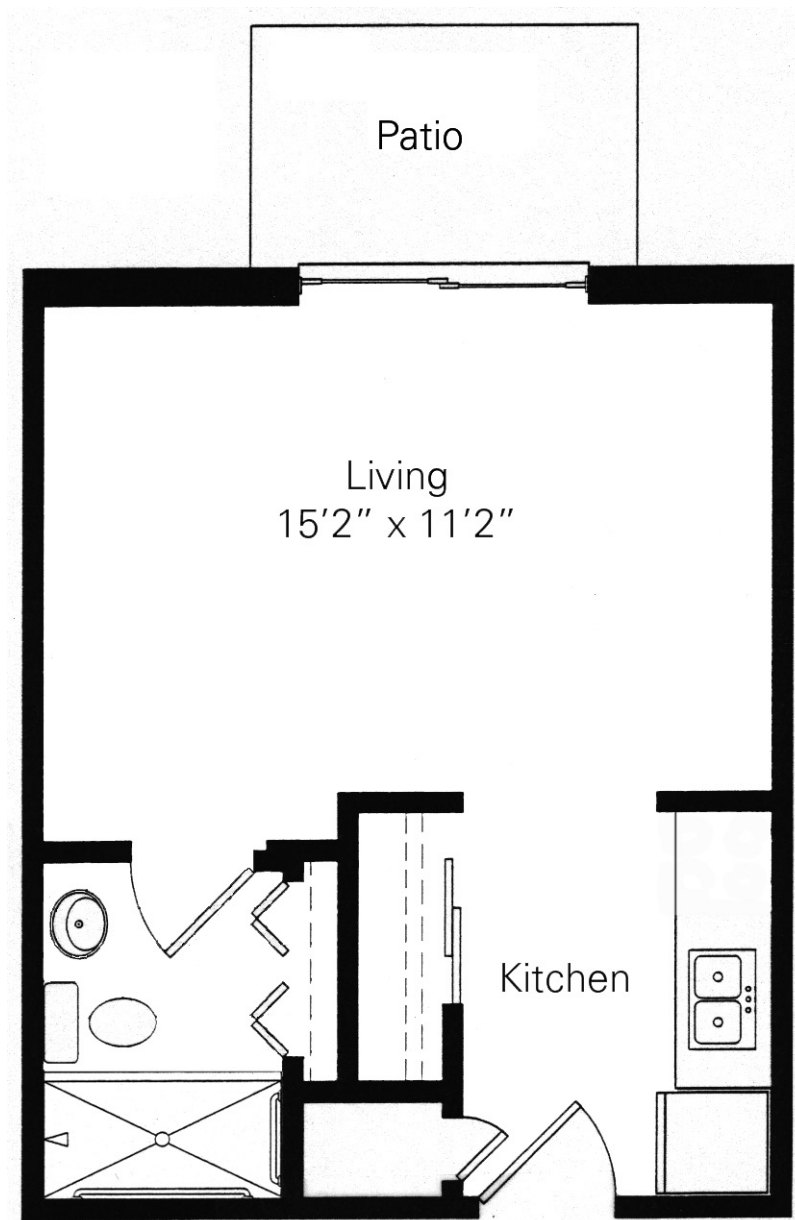

Deluxe Studio

Licensed Assisted Living Apartment Home

1633 Laclede Station Rd. ■ Richmond Heights, MO 63117
ph 314.646.8000 ■ RichmondTerraceLiving.org

300 sq. ft.
Floor plans not to scale.

Deluxe Studio

Licensed Assisted Living Apartment Home

1633 Laclede Station Rd. ■ Richmond Heights, MO 63117
ph 314.646.8000 ■ RichmondTerraceLiving.org

300 sq. ft.
Floor plans not to scale.