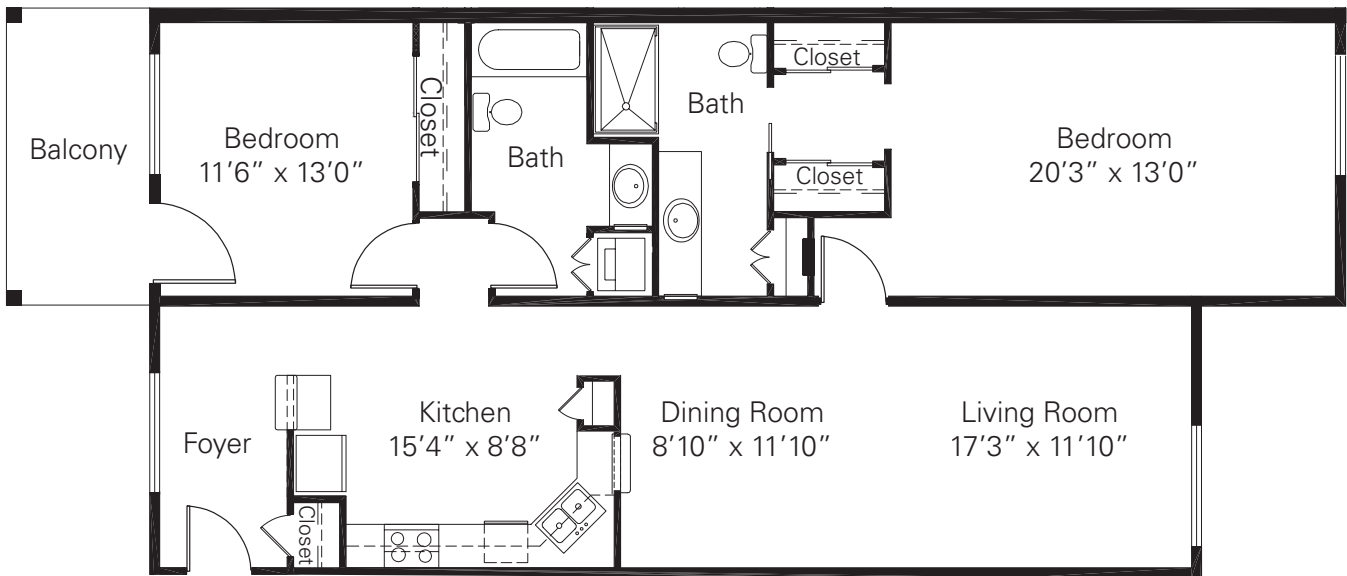

The Dogwood

A Villa Home

6901 Galena Rd. ▪ Peoria, IL 61614
ph 309.692.4600 ▪ LutheranHillsideVillage.org

1,330 sq. ft. (approx.)
Floor plans not to scale.

The Dogwood

A Villa Home

6901 Galena Rd. ■ Peoria, IL 61614
ph 309.692.4600 ■ LutheranHillsideVillage.org

1,330 sq. ft. (approx.)
Floor plans not to scale.