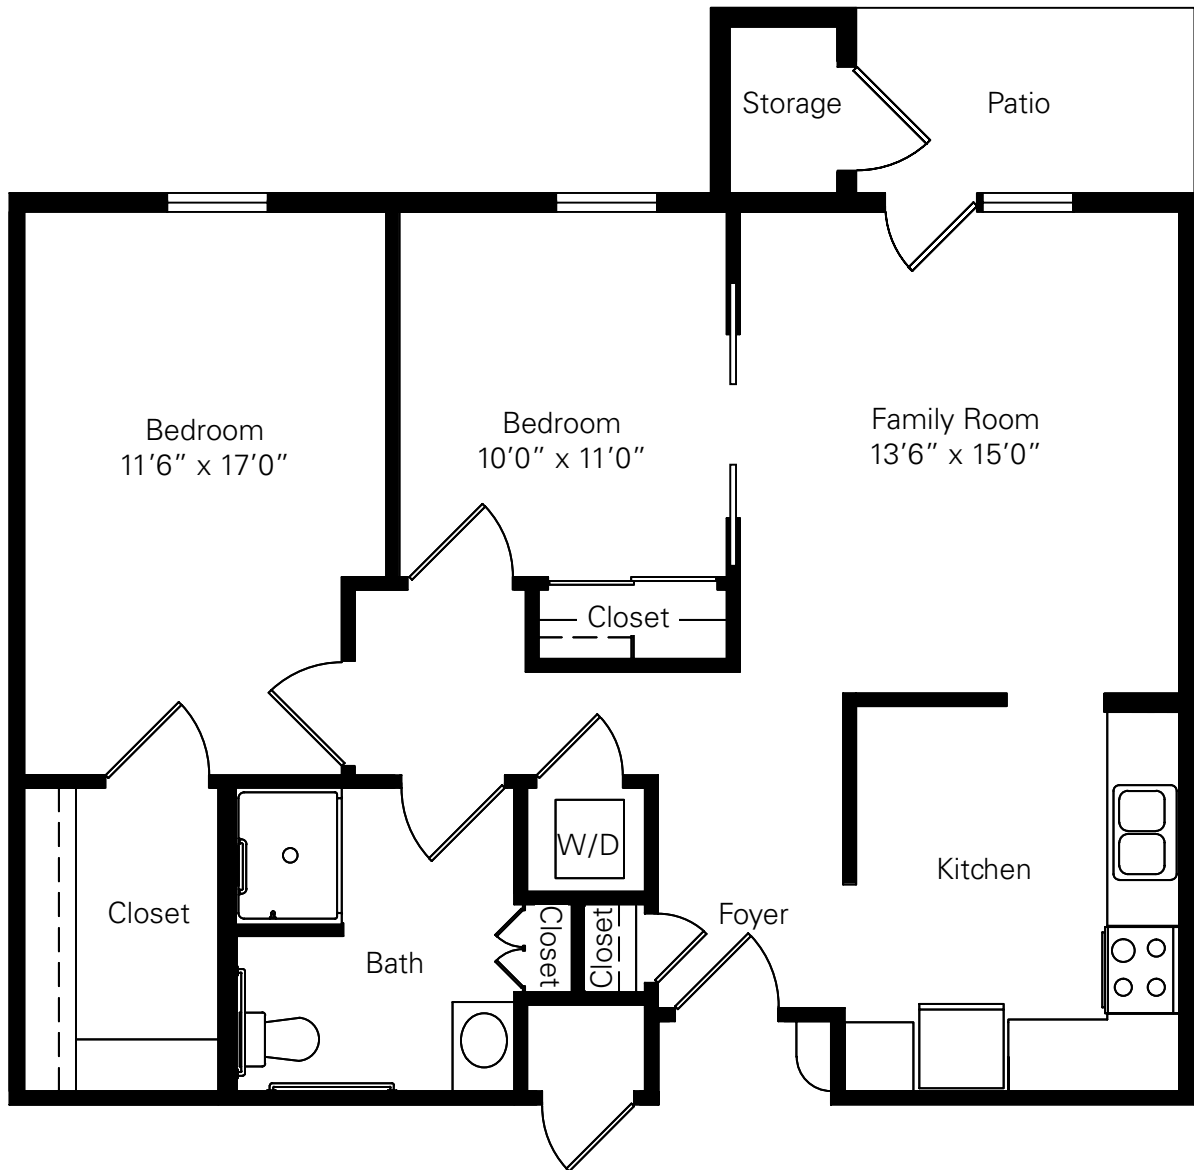

The Lexington

An Apartment Home

27 Auerbach Place • Glen Carbon, IL 62034
ph 618.288.3700 • MeridianVillageLiving.org

895 sq. ft. (approx.)
Floor plans not to scale.