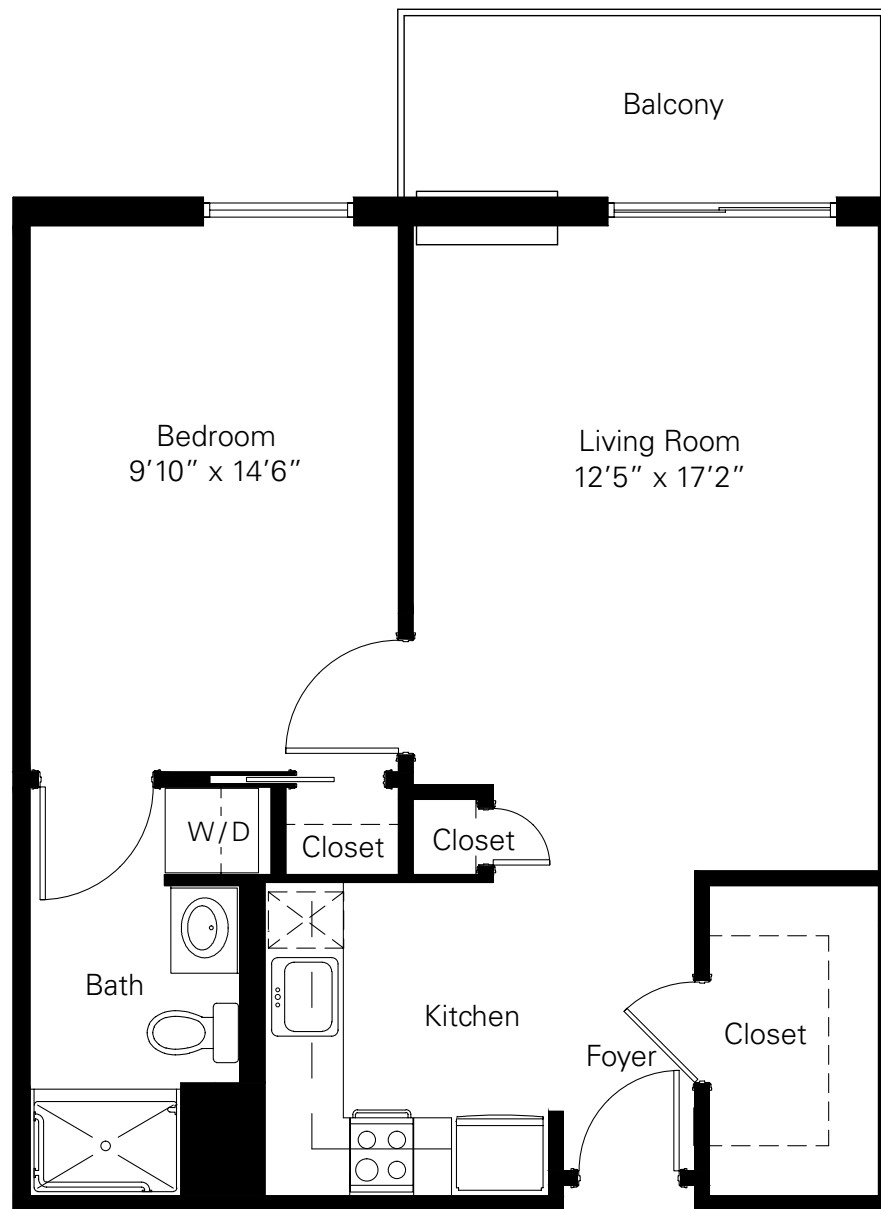

The Elm

An Apartment Home

723 S. Laclede Station Rd. ■ St. Louis, MO 63119
ph 314.446.2367 ■ LacledeGrovesLiving.org

625 sq. ft. (approx.)
Floor plans not to scale.