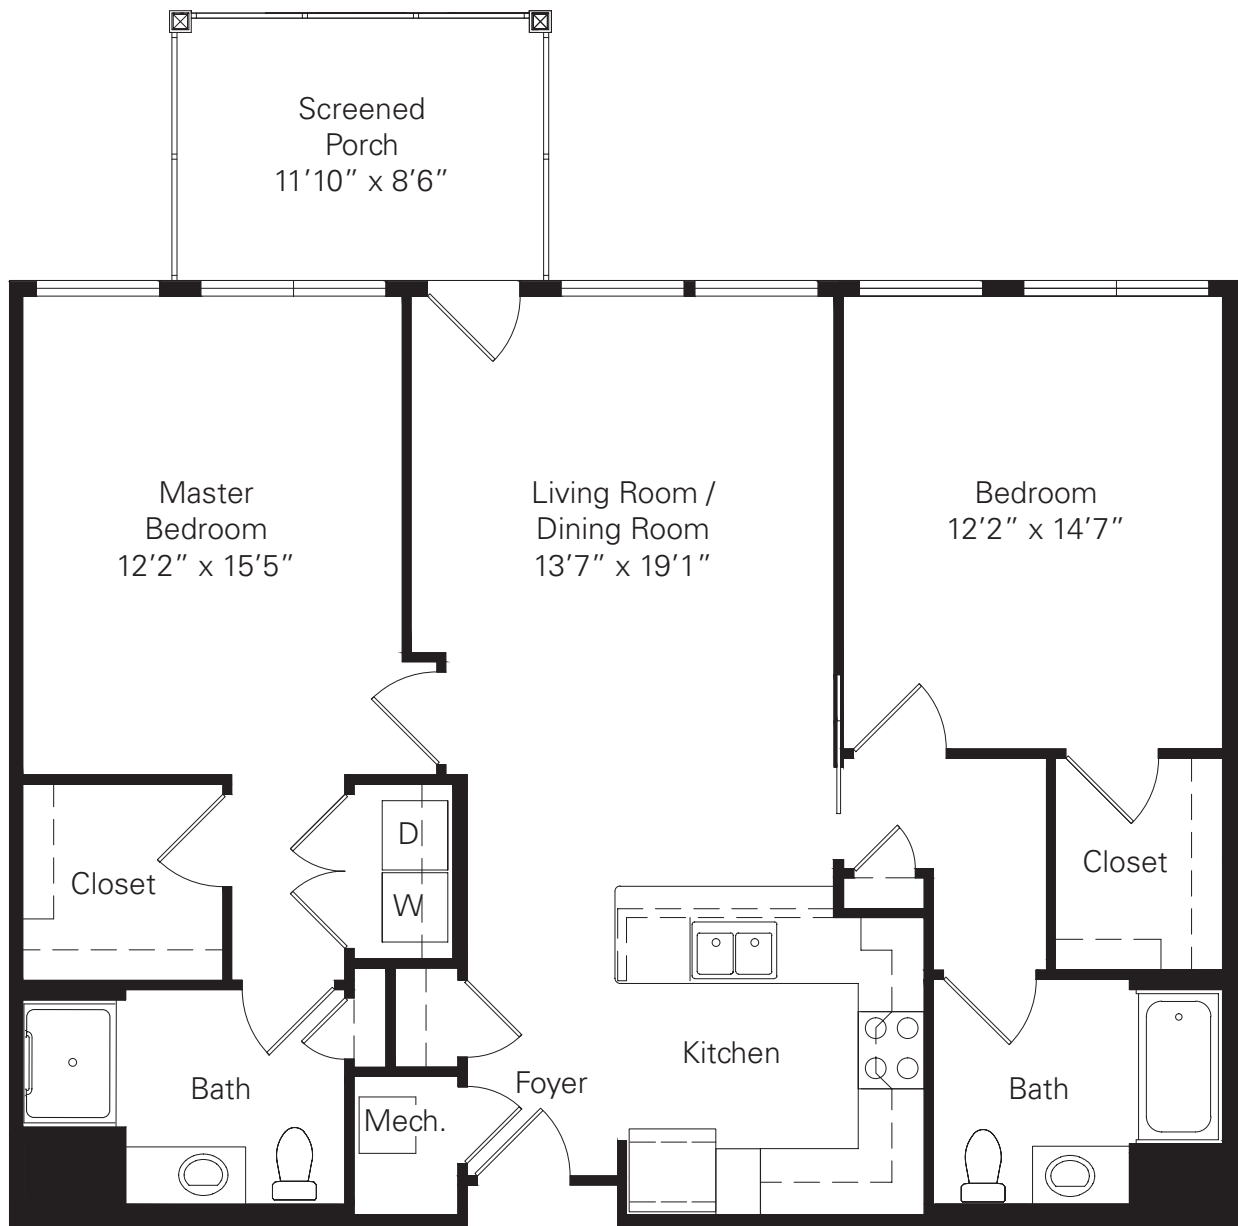

The Laurel

An Apartment Home

3710 Lenoir St. | Columbia, MO 65201
ph 573.876.5800 | LenoirWoodsLiving.org

1,200 sq. ft. (approx.)
Floor plans not to scale.

The Laurel

An Apartment Home

3710 Lenoir St. | Columbia, MO 65201
ph 573.876.5800 | LenoirWoodsLiving.org

1,200 sq. ft. (approx.)
Floor plans not to scale.