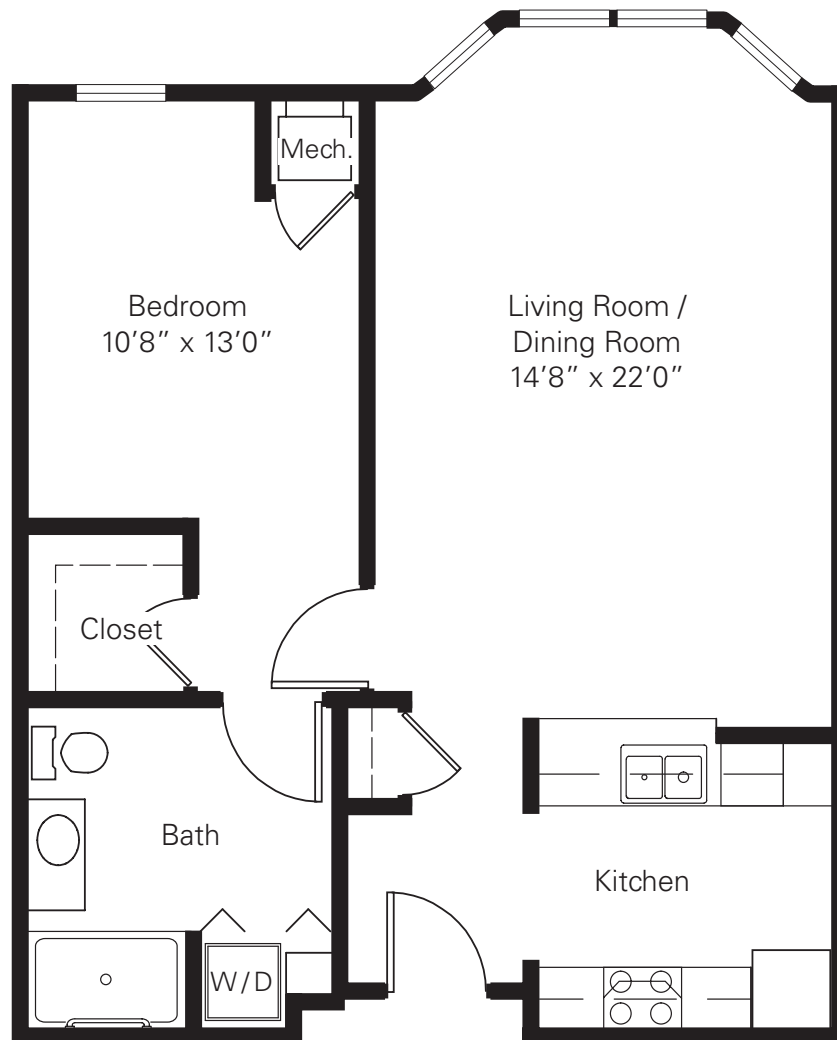

The Palladium

An Apartment Home

3710 Lenoir St. ▪ Columbia, MO 65201
ph 573.876.5800 ▪ LenoirWoodsLiving.org

800 sq. ft. (approx.)
Floor plans not to scale.

The Palladium

An Apartment Home

3710 Lenoir St. ■ Columbia, MO 65201
ph 573.876.5800 ■ LenoirWoodsLiving.org

800 sq. ft. (approx.)
Floor plans not to scale.