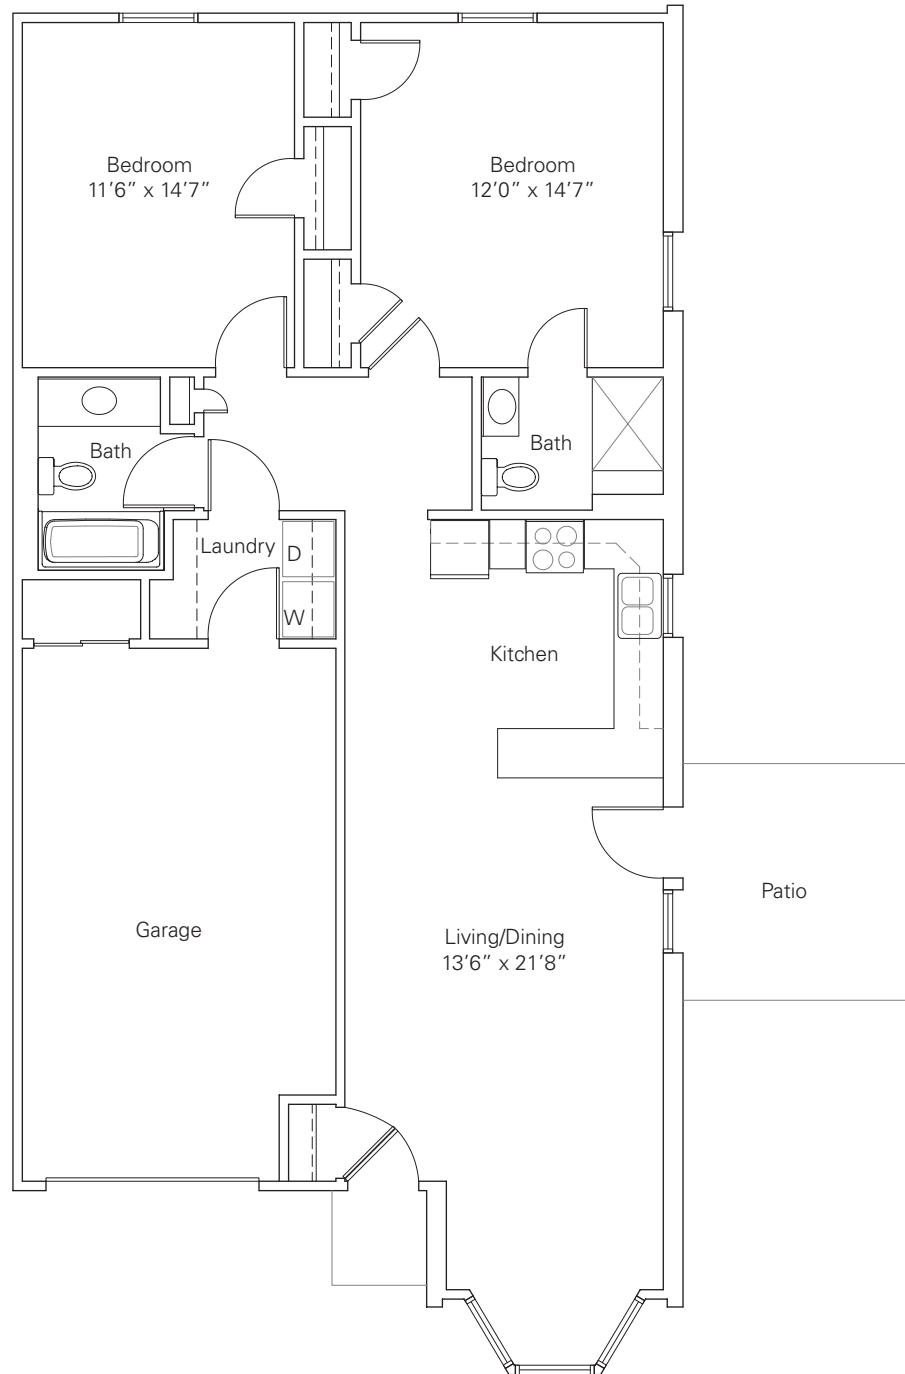

The Redbud
A Patio Home

600 Breeze Park Dr. ■ Weldon Spring, MO 63304
ph 636.939.5223 ■ BreezeParkLiving.org

1120 sq. ft. (approx.)
Floor plans not to scale.

The Redbud
A Patio Home

600 Breeze Park Dr. ■ Weldon Spring, MO 63304
ph 636.939.5223 ■ BreezeParkLiving.org

1120 sq. ft. (approx.)
Floor plans not to scale.