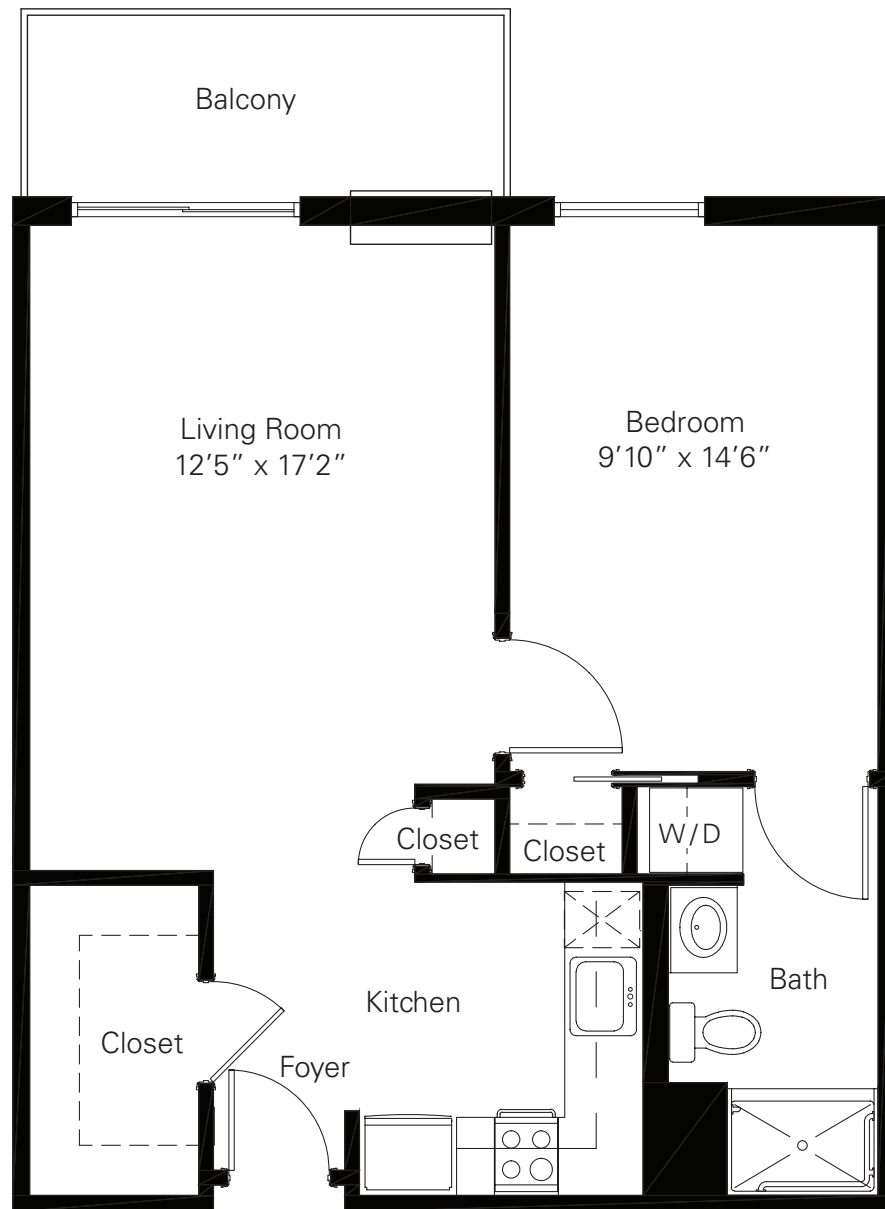

The Elm

An Apartment Home

723 S. Laclede Station Rd. ■ Webster Groves, MO 63119
ph 314.446.2367 ■ LacledeGrovesLiving.org

625 sq. ft. (approx.)
Floor plans not to scale.

The Elm

An Apartment Home

723 S. Laclede Station Rd. ■ Webster Groves, MO 63119
ph 314.446.2367 ■ LacledeGrovesLiving.org

625 sq. ft. (approx.)
Floor plans not to scale.