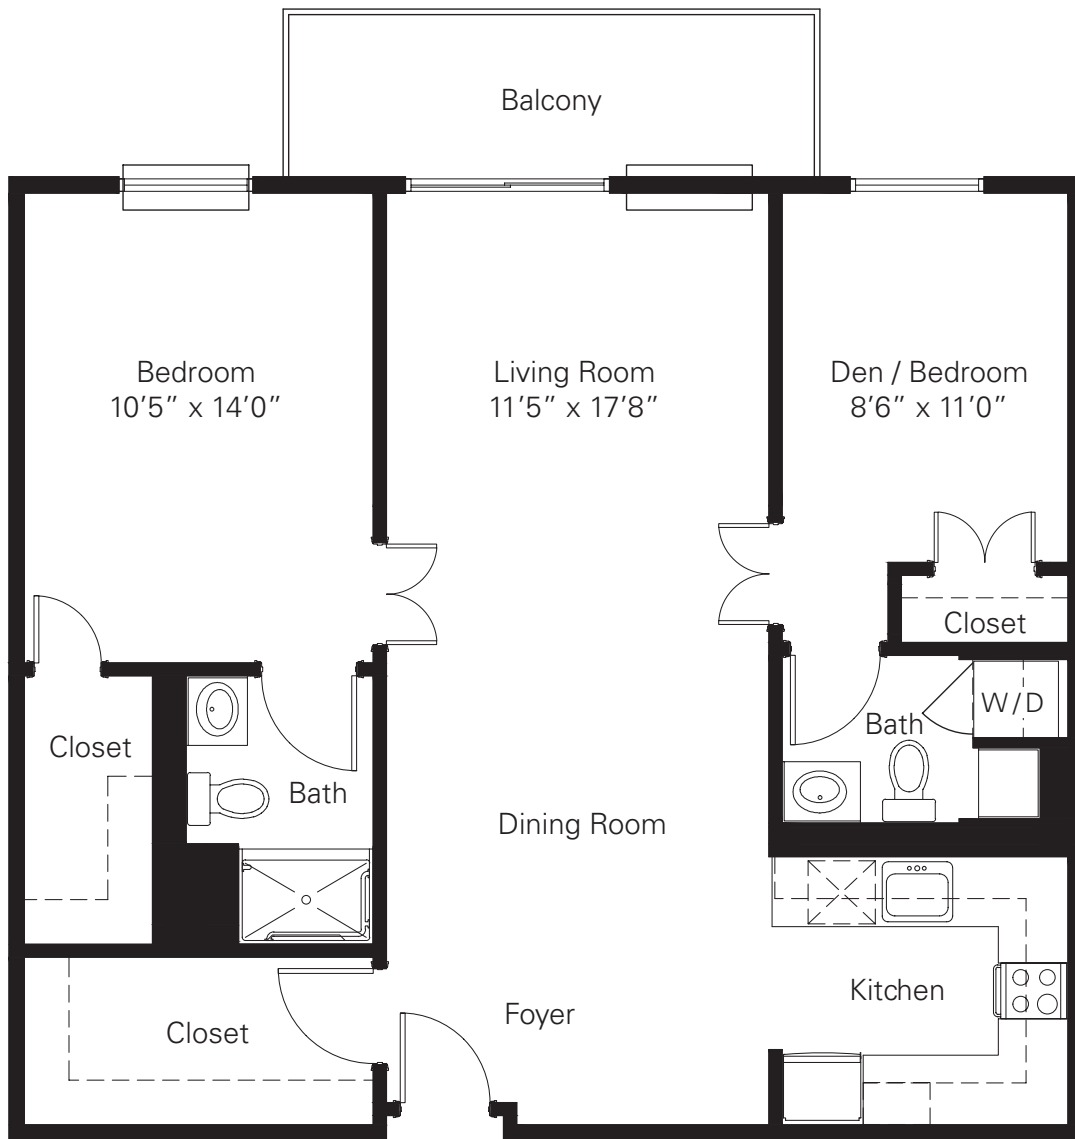

The Oak

An Apartment Home

723 S. Laclede Station Rd. ■ Webster Groves, MO 63119
ph 314.446.2367 ■ LacledeGrovesLiving.org

920 sq. ft. (approx.)
Floor plans not to scale.

The Oak

An Apartment Home

723 S. Laclede Station Rd. ■ Webster Groves, MO 63119
ph 314.446.2367 ■ LacledeGrovesLiving.org

920 sq. ft. (approx.)
Floor plans not to scale.