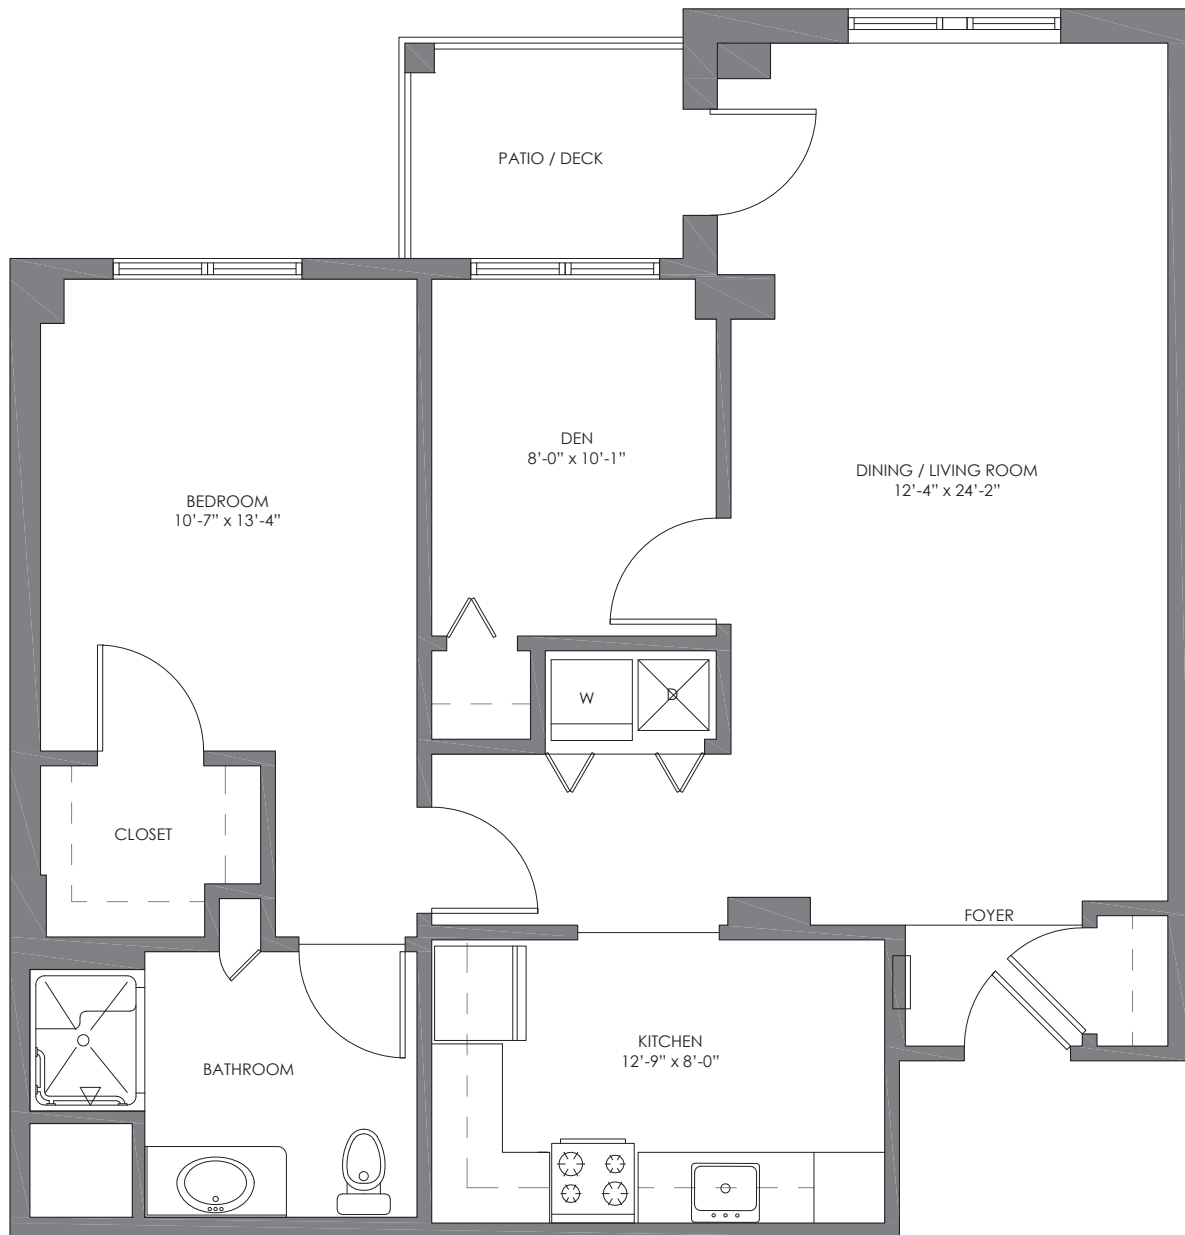

The Elk

An Apartment Home

1 Meramec Bluffs Dr. ■ Ballwin, MO 63021
ph 636.923.2307 ■ MeramecBluffsLiving.org

960 sq. ft. (approx.)
Floor plans not to scale.

The Elk

An Apartment Home

1 Meramec Bluffs Dr. ■ Ballwin, MO 63021
ph 636.923.2307 ■ MeramecBluffsLiving.org

960 sq. ft. (approx.)
Floor plans not to scale.