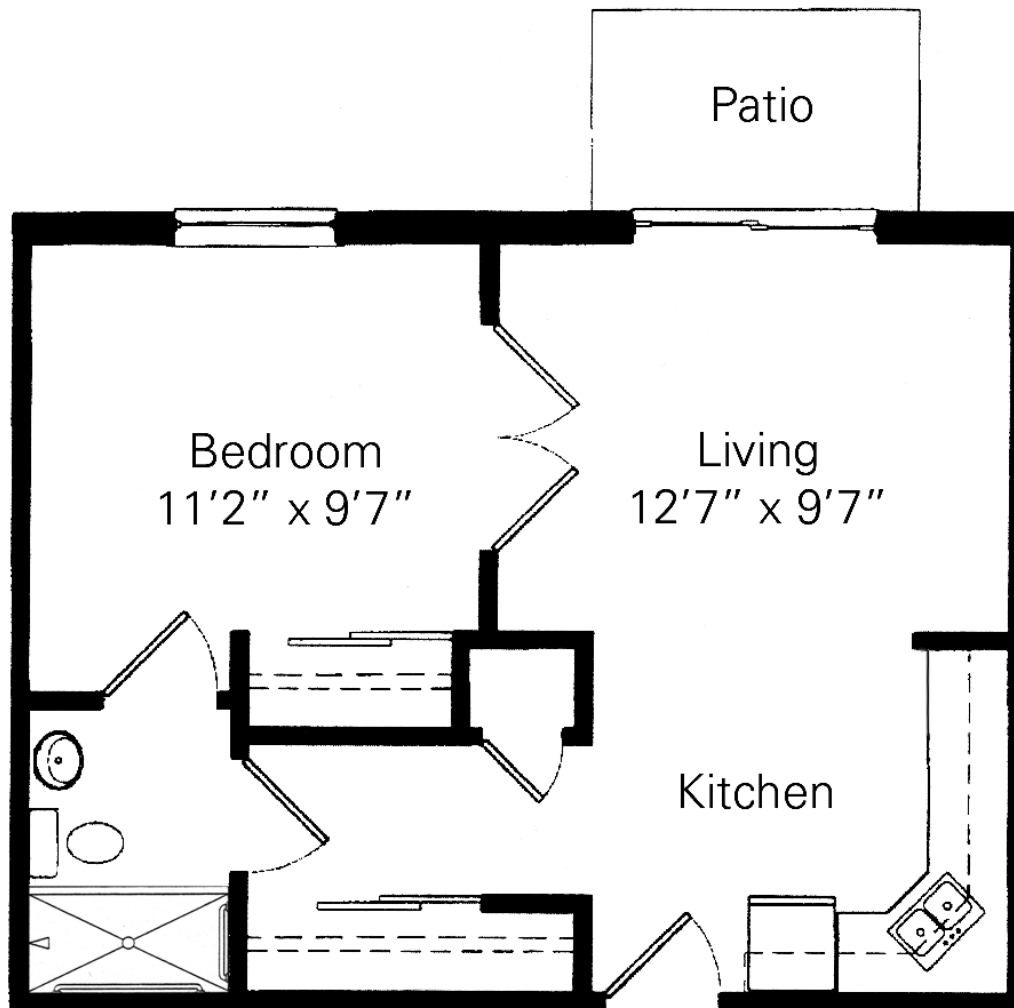

One Bedroom

Licensed Assisted Living Apartment Home

1633 Laclede Station Rd. ■ Richmond Heights, MO 63117
ph 314.646.8000 ■ RichmondTerraceLiving.org

490 sq. ft.
Floor plans not to scale.

One Bedroom

Licensed Assisted Living Apartment Home

1633 Laclede Station Rd. ■ Richmond Heights, MO 63117
ph 314.646.8000 ■ RichmondTerraceLiving.org

490 sq. ft.
Floor plans not to scale.