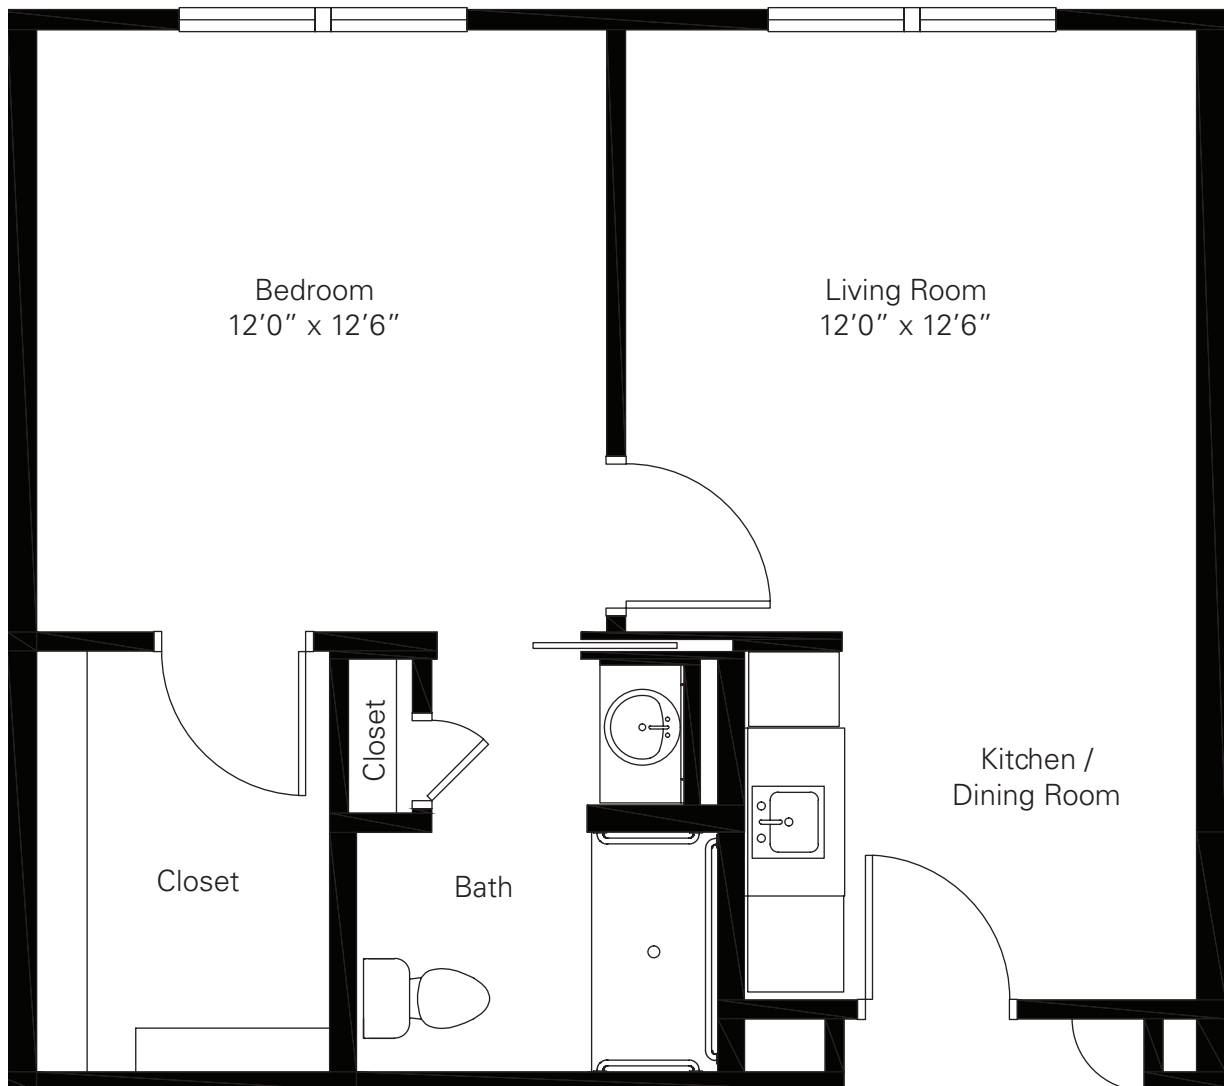

Bradford Manor

One Bedroom

Licensed Assisted Living Apartment Home

3710 Lenoir St. ■ Columbia, MO 65201
ph 573.876.5800 ■ LenoirWoodsLiving.org

555 sq. ft.
Floor plans not to scale

Bradford Manor

One Bedroom

Licensed Assisted Living Apartment Home

3710 Lenoir St. ■ Columbia, MO 65201
ph 573.876.5800 ■ LenoirWoodsLiving.org

555 sq. ft.
Floor plans not to scale