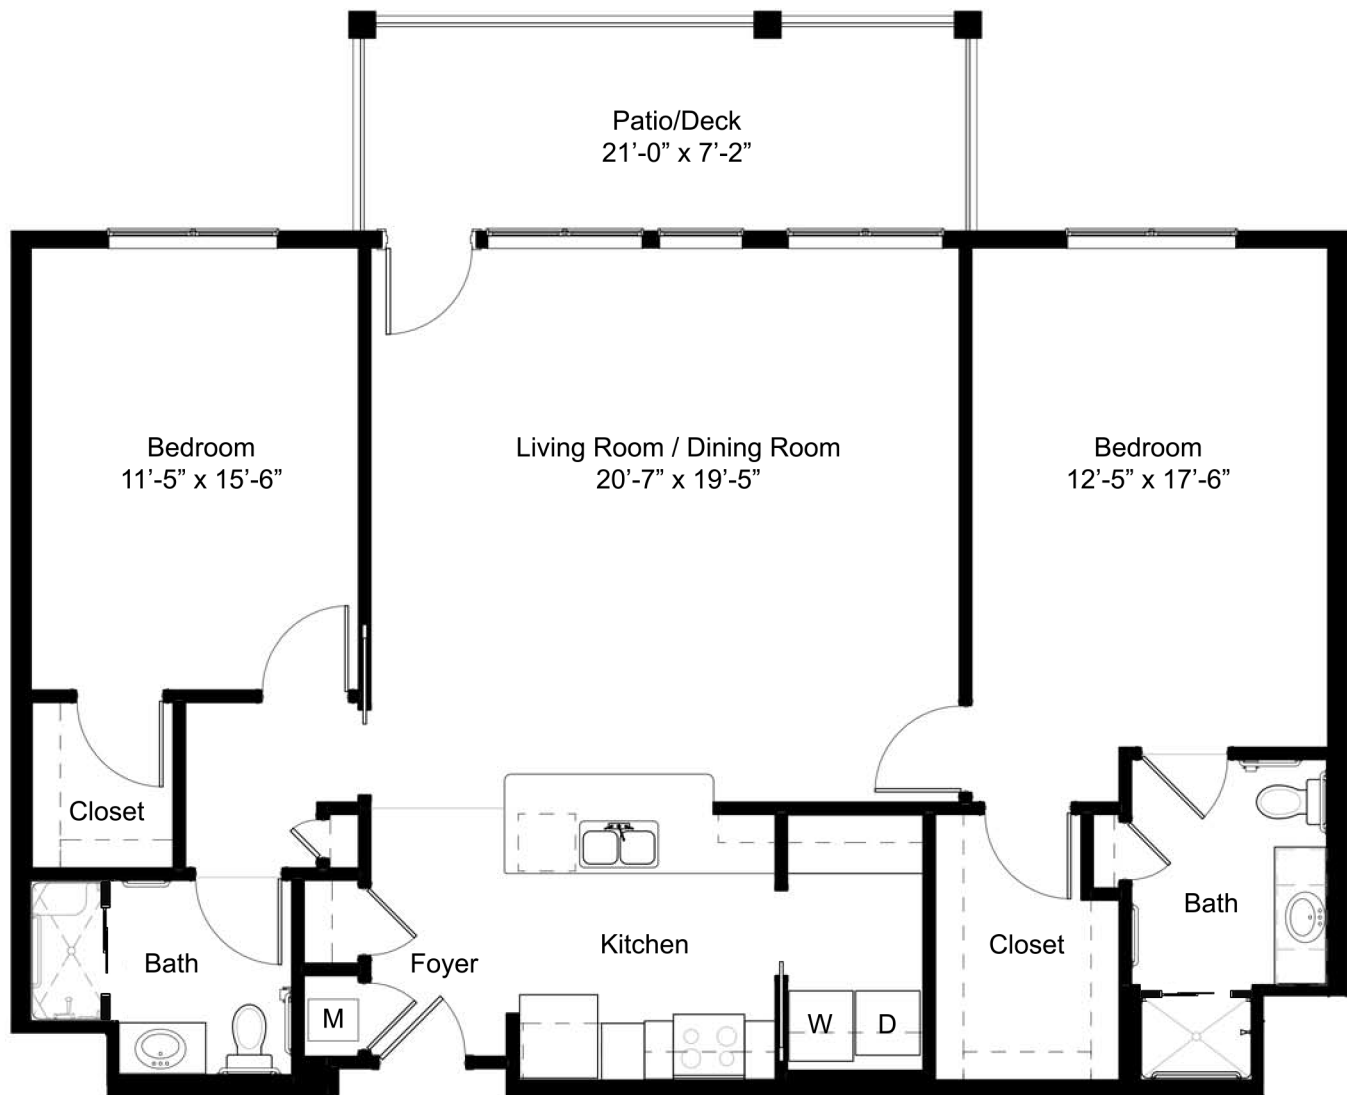

The Palomino An Apartment Home

13190 S. Outer 40 Rd. | Town and Country, MO 63017
ph 314.754.2222 | MasonPointeLiving.org

1,385 sq. ft. (approx.)
Floor plans not to scale.

The Palomino

An Apartment Home

13190 S. Outer 40 Rd. | Town and Country, MO 63017
ph 314.754.2222 | MasonPointeLiving.org

1,385 sq. ft. (approx.)
Floor plans not to scale.