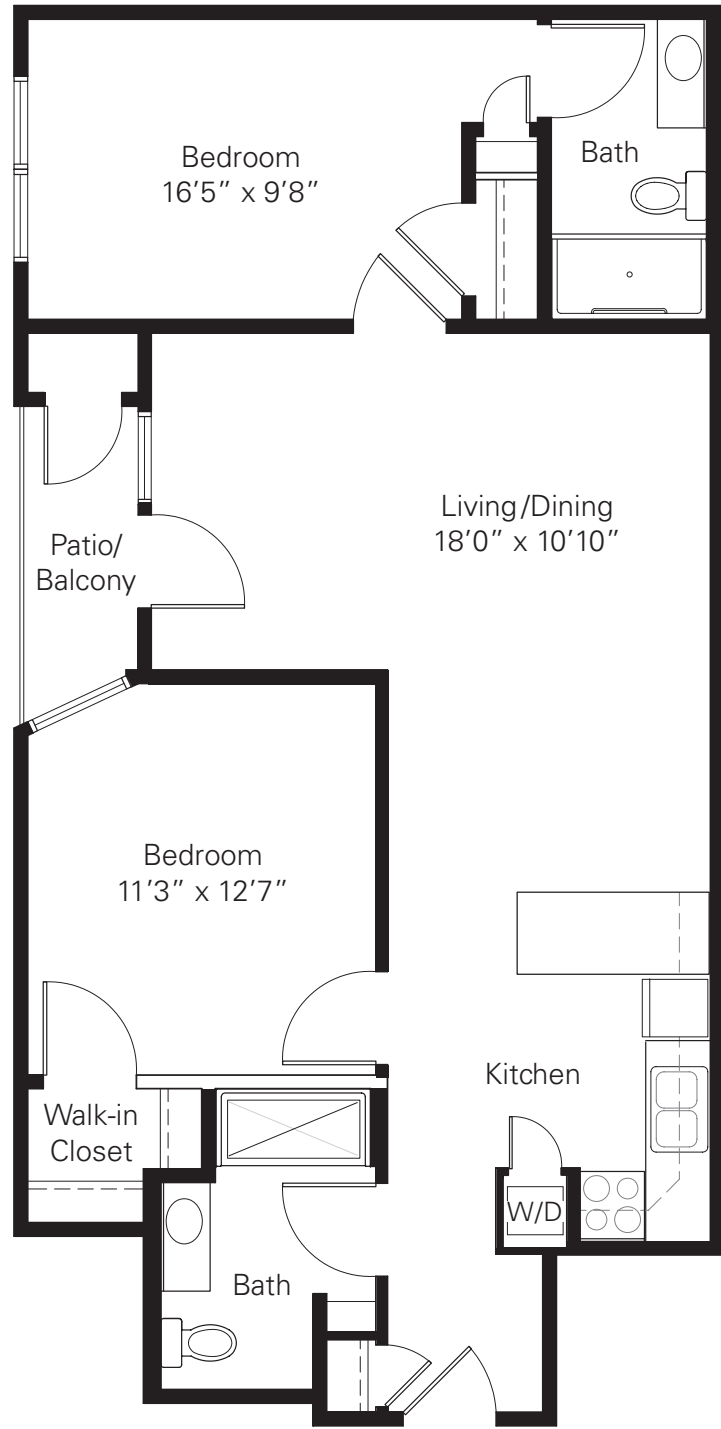

**The Mapleleaf**  
An Apartment Home

600 Breeze Park Dr. ▪ St. Charles, MO 63304  
ph 636.939.5223 ▪ [BreezeParkLiving.org](http://BreezeParkLiving.org)

**880 sq. ft.** (approx.)  
Floor plans not to scale.