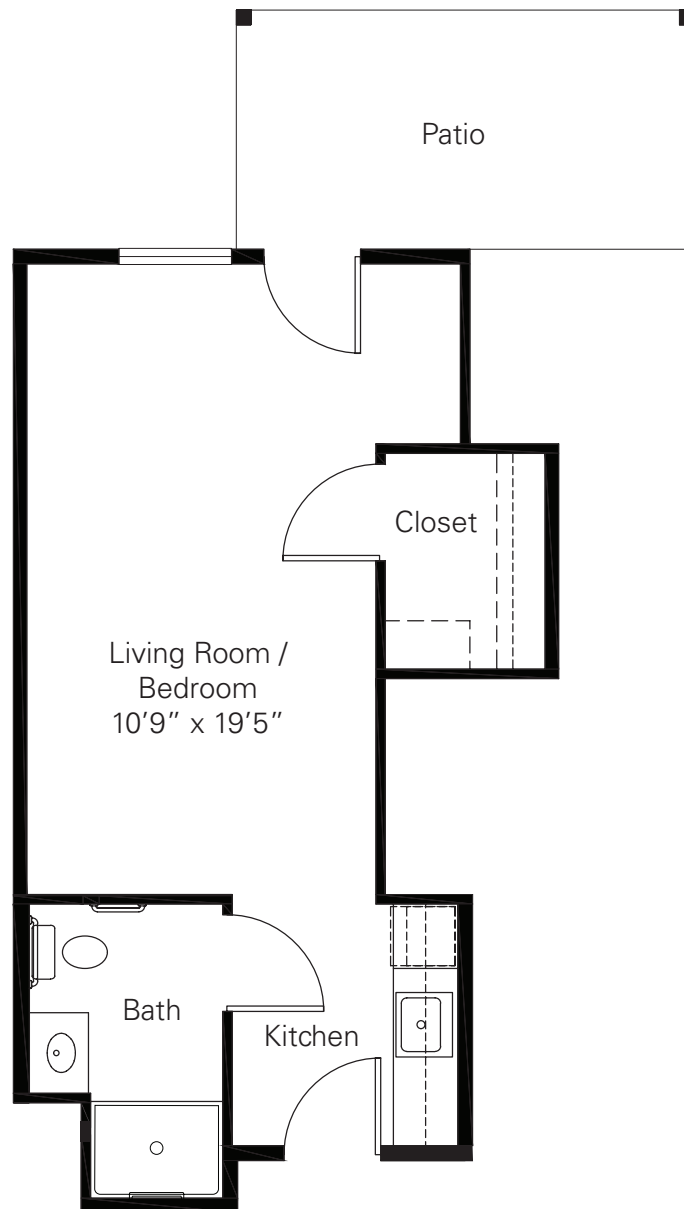

Riverview

Deluxe Studio

Licensed Assisted Living Apartment Home

1002 W. Main St. ■ Jefferson City, MO 65109
ph 573.636.6288 ■ HeisingerBluffsLiving.org

400 sq. ft. (approx.)
Floor plans not to scale.