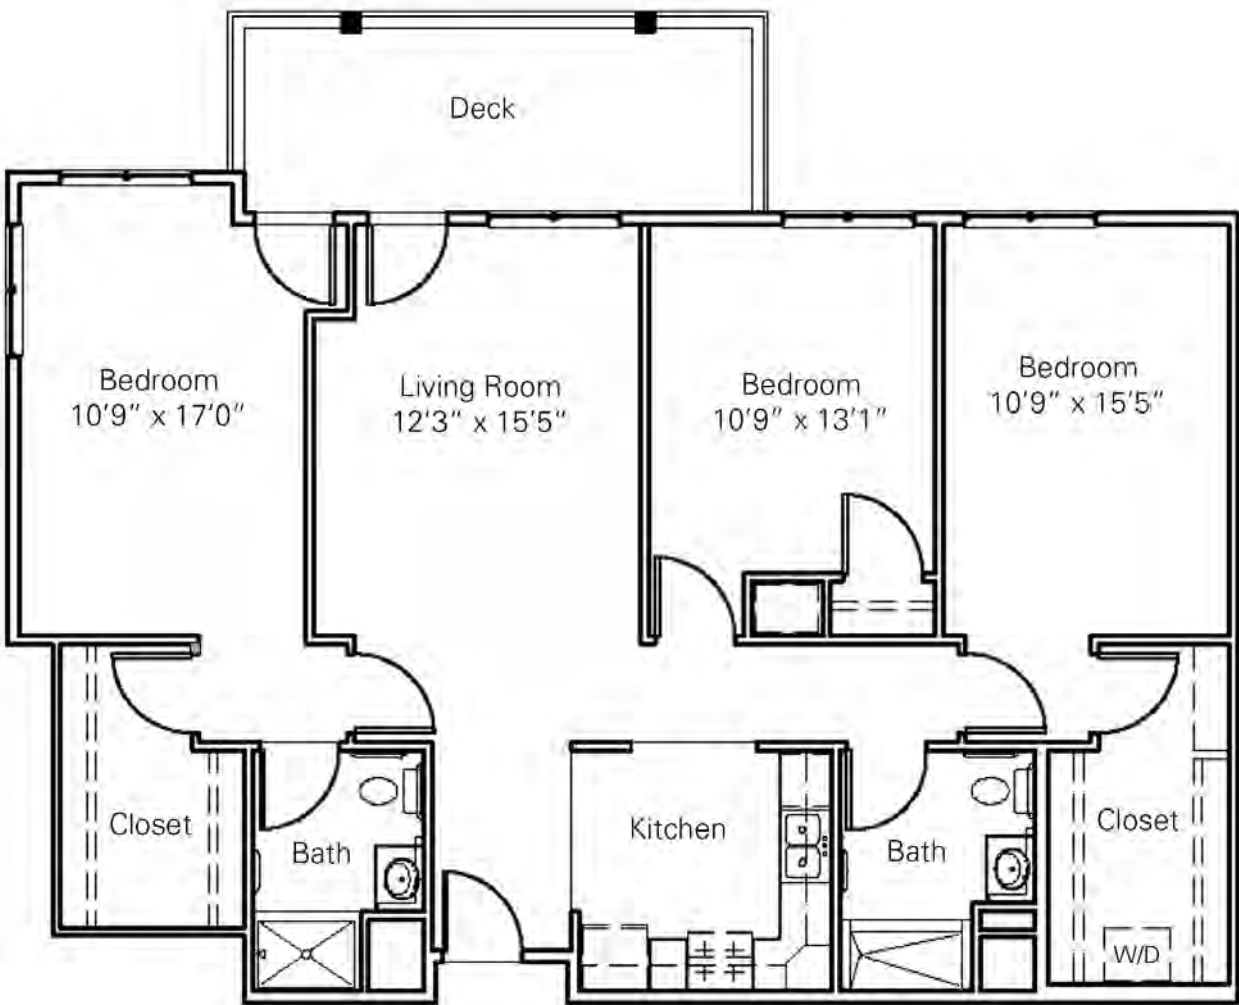

The Jefferson

An Apartment Home

1002 W. Main St. ▪ Jefferson City, MO 65109
ph 573.636.6288 ▪ HeisingerBluffsLiving.org

1,350 sq. ft. (approx.)
Floor plans not to scale.