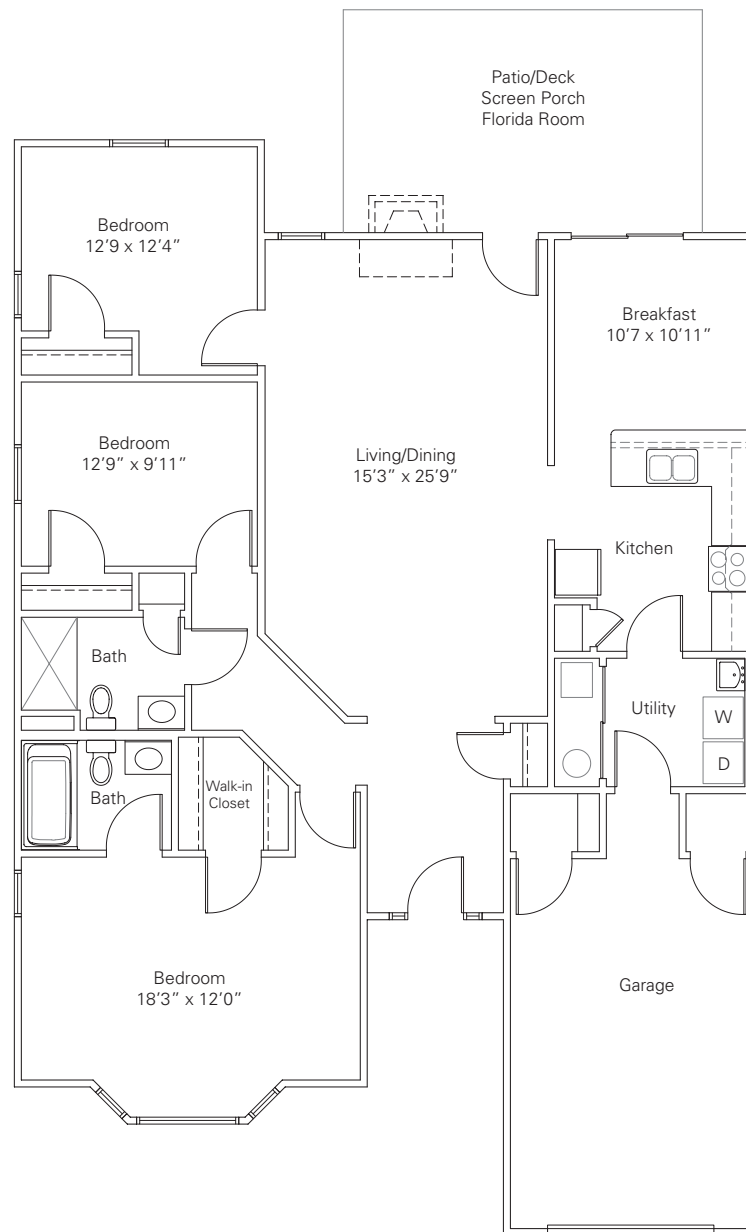

## The Hawthorne

A Patio Home

723 S. Laclede Station Rd. ■ St. Louis, MO 63119  
ph 314.446.2367 ■ LacledeGrovesLiving.org

**1,645 sq. ft.** (approx.)  
Floor plans not to scale.