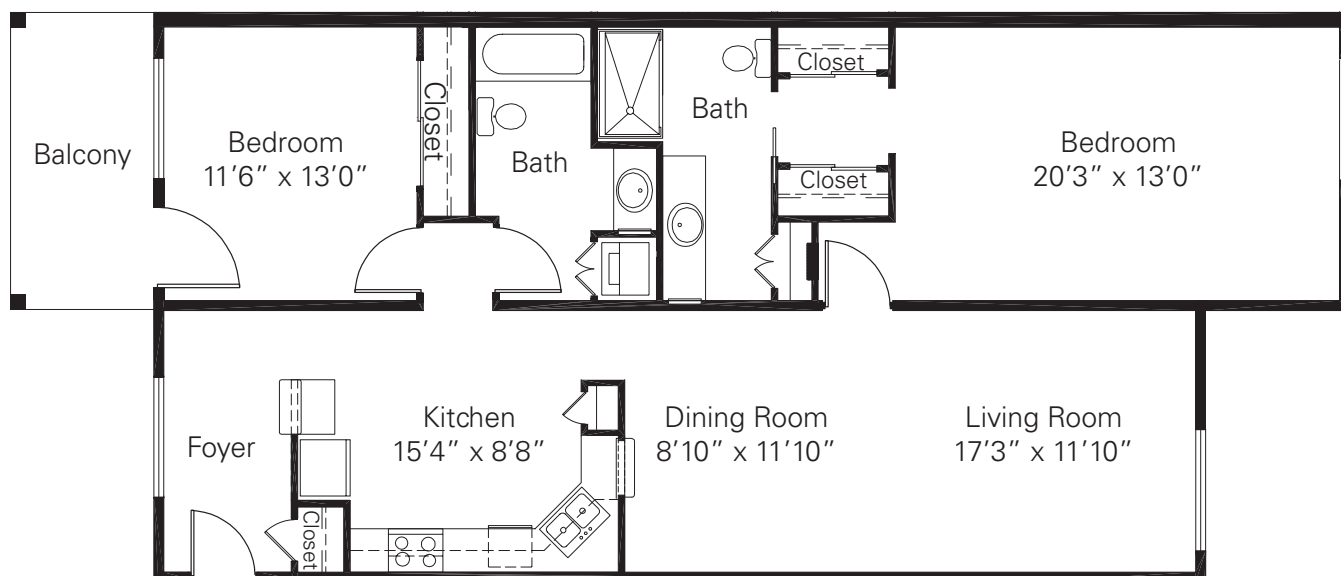

The Dogwood

A Villa Home

6901 Galena Rd. ▪ Peoria, IL 61614
ph 309.692.4600 ▪ LutheranHillsideVillage.org

1,330 sq. ft. (approx.)
Floor plans not to scale.