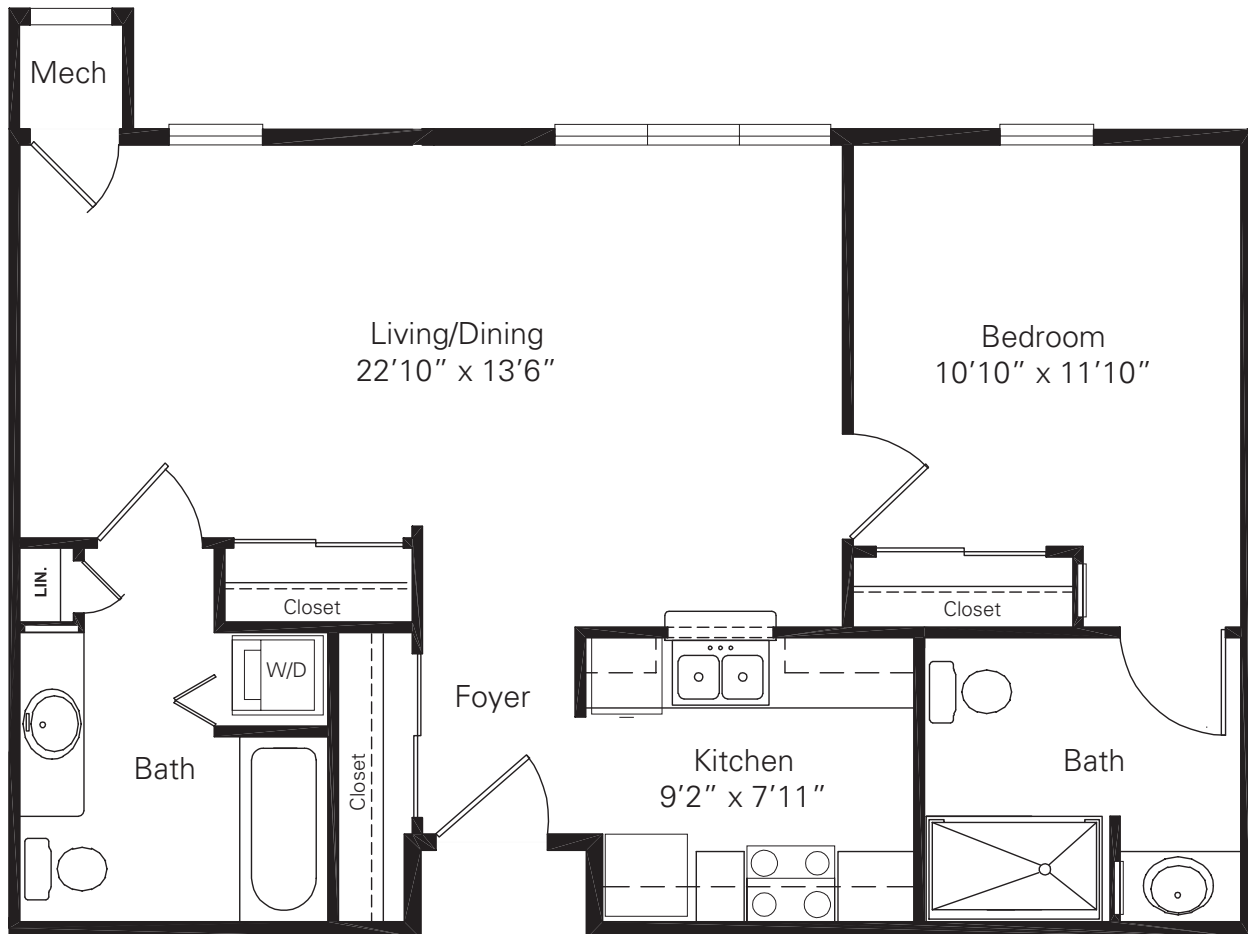

The Hibiscus

An Apartment Home

6901 Galena Rd. ▪ Peoria, IL 61614
ph 309.692.4600 ▪ LutheranHillsideVillage.org

785 sq. ft. (approx.)
Floor plans not to scale.