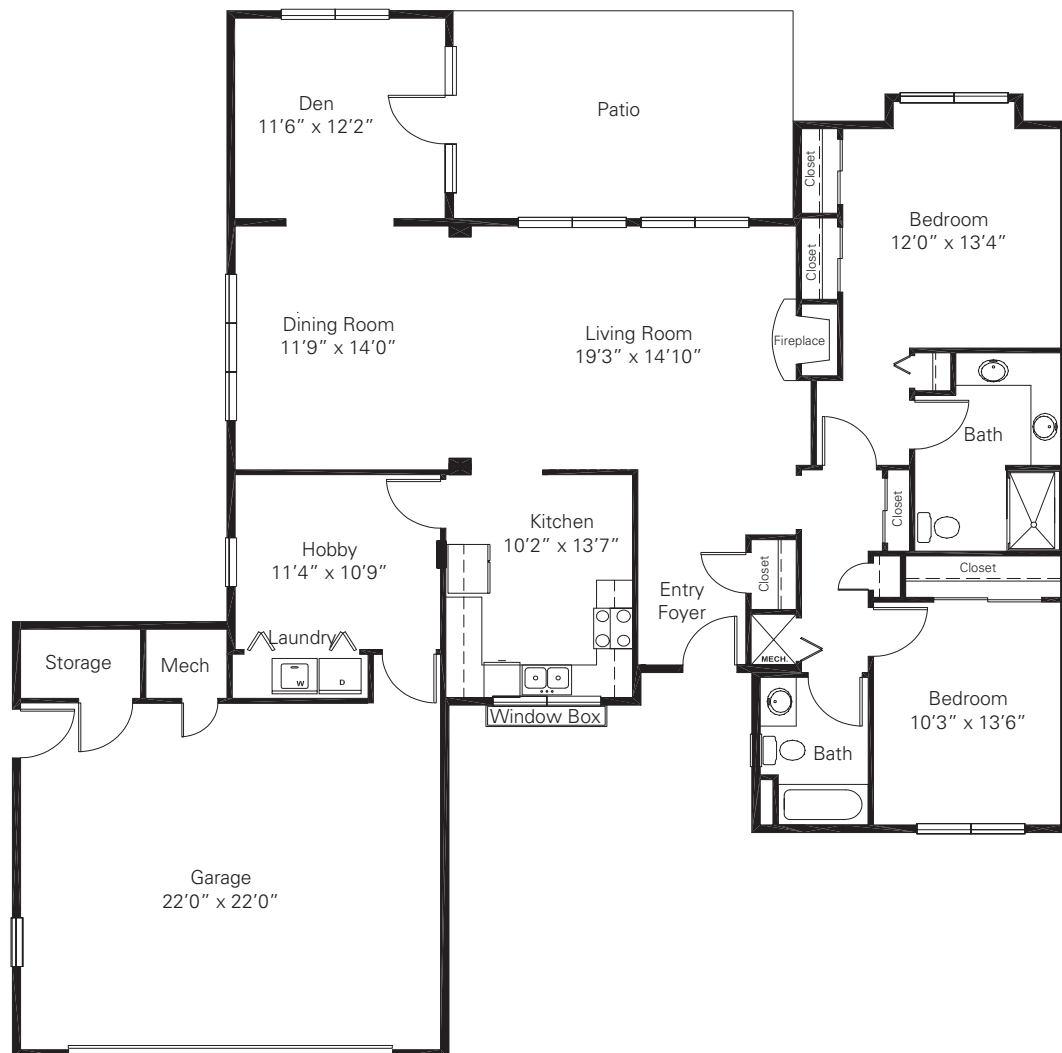

## The Willow

### A Patio Home

6901 Galena Rd. ▪ Peoria, IL 61614  
ph 309.692.4600 ▪ [LutheranHillsideVillage.org](http://LutheranHillsideVillage.org)

**1,760 sq. ft.** (approx.)  
Floor plans not to scale.