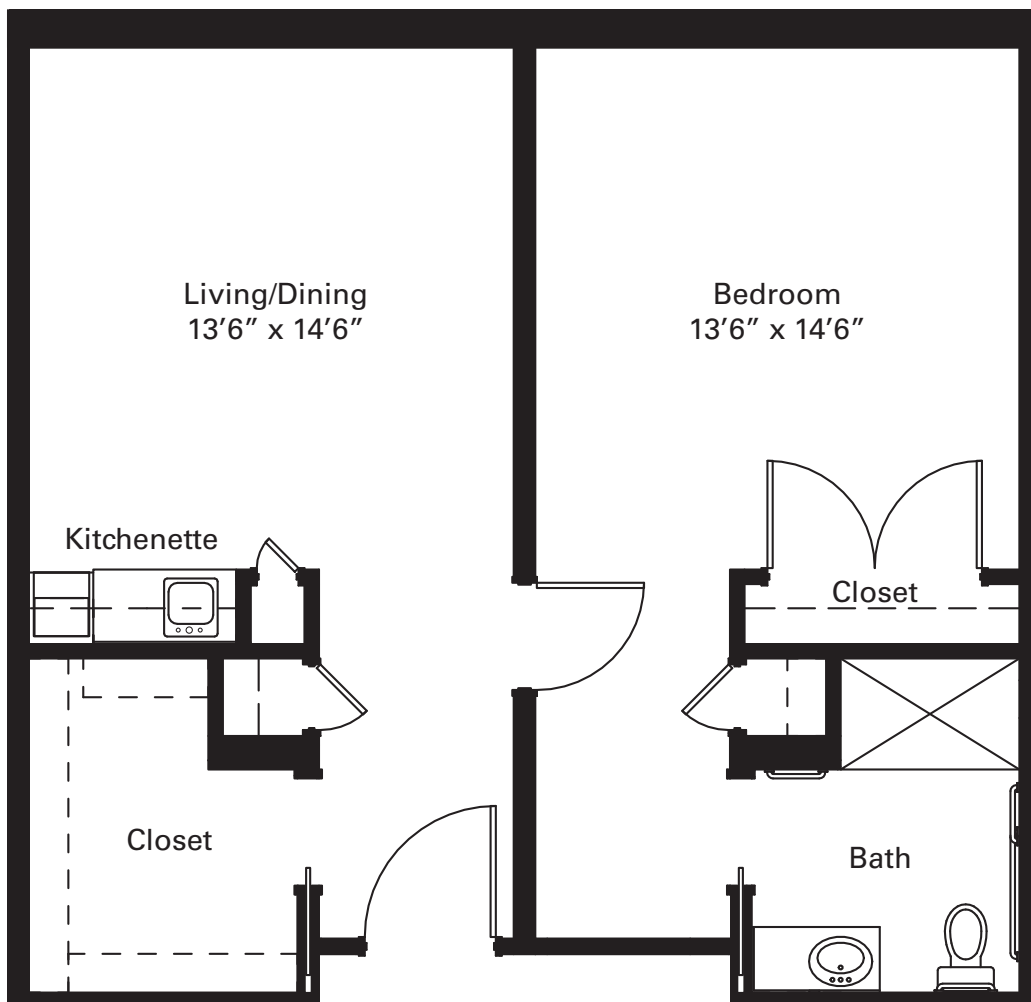

## One-Bedroom Apartment Home

Licensed Assisted Living

---

---

13190 S. Outer 40 Rd. ■ Chesterfield, MO 63017  
ph 314.434.3330 ■ [MasonPointeLiving.org](http://MasonPointeLiving.org)

**780 sq. ft.** (approx.)  
Floor plans not to scale.