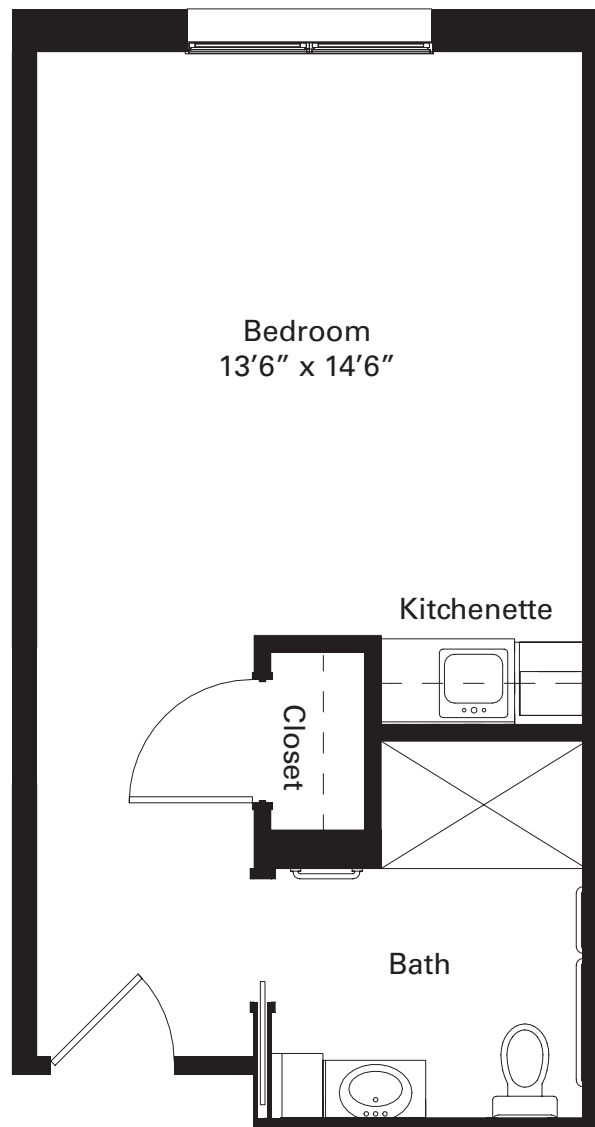

Studio Apartment Home

Licensed Assisted Living

13190 S. Outer 40 Rd. ■ Chesterfield, MO 63017
ph 314.434.3330 ■ MasonPointeLiving.org

390 sq. ft. (approx.)
Floor plans not to scale.