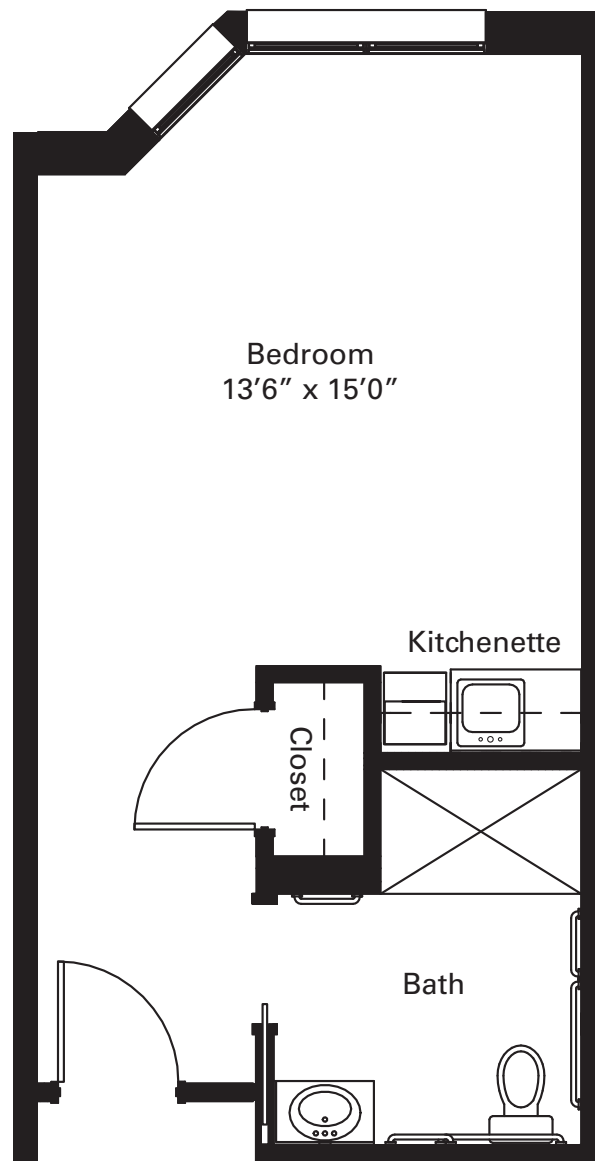

## Studio Apartment Home

Licensed Assisted Living

---

---

13190 S. Outer 40 Rd. ■ Chesterfield, MO 63017  
ph 314.434.3330 ■ [MasonPointeLiving.org](http://MasonPointeLiving.org)

**390 sq. ft.** (approx.)  
Floor plans not to scale.