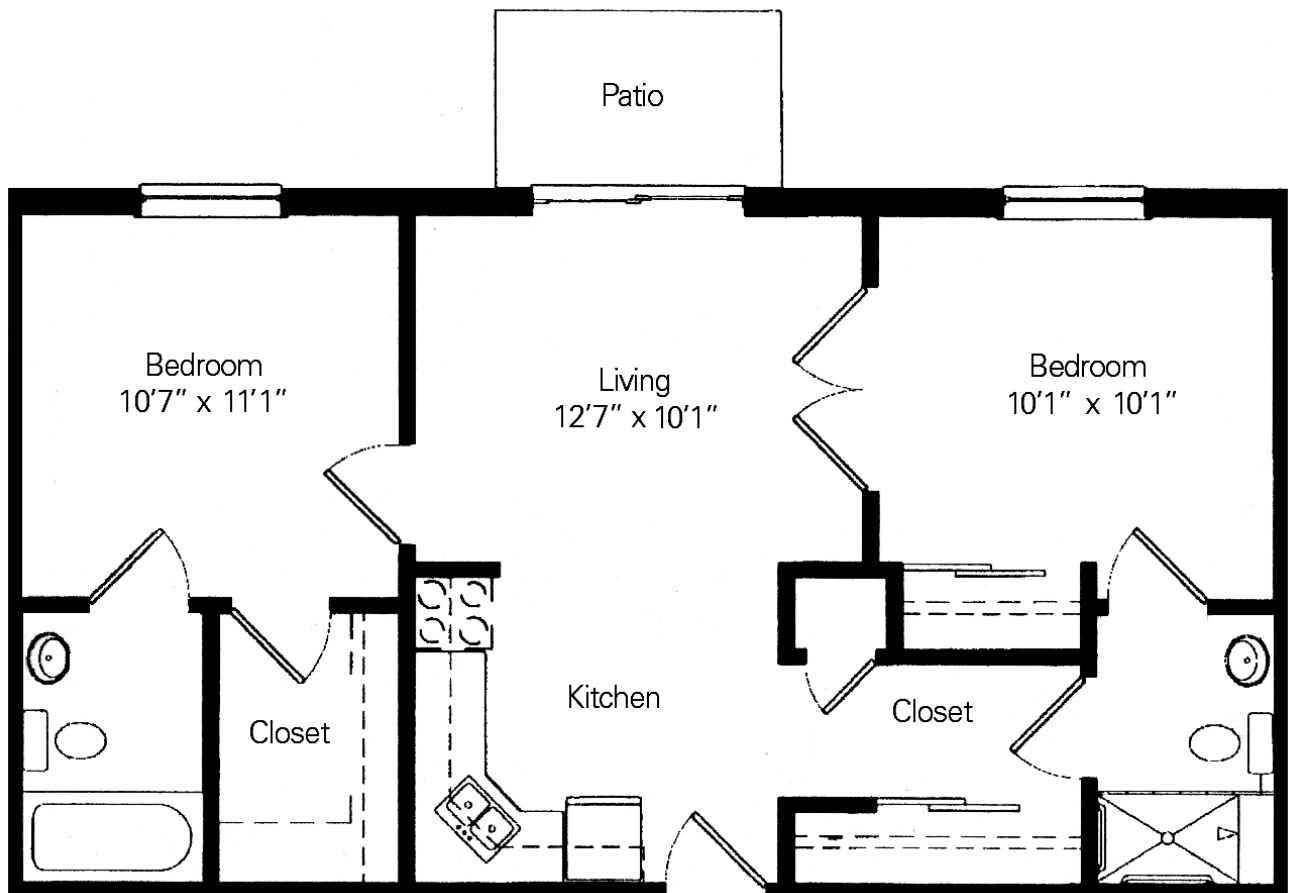

Companion Suite

Licensed Assisted Living Apartment Home

1633 Laclede Station Rd. ▪ St. Louis, MO 63117
ph 314.646.8000 ▪ RichmondTerraceLiving.org

675 sq. ft.
Floor plans not to scale.