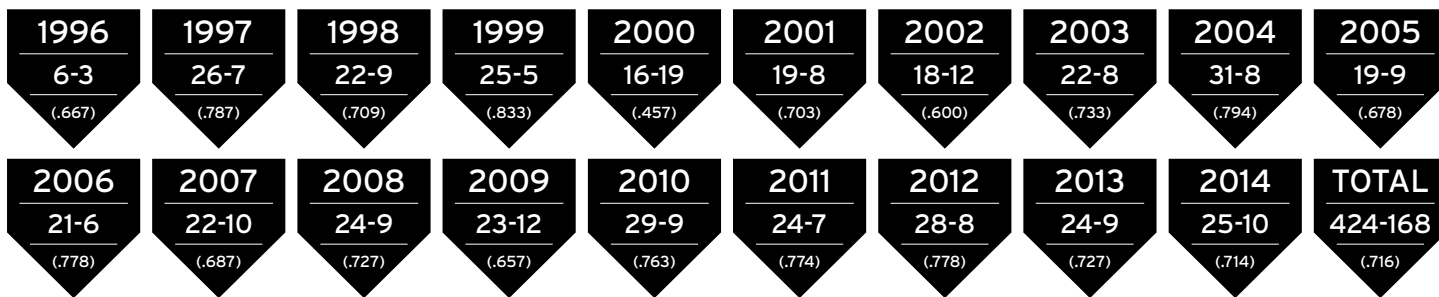

ARKANSAS YEAR-BY-YEAR RESULTS AT BAUM STADIUM

Top 20 All-Time Crowds (tickets sold)

1.	Auburn	11,742	April 26, 2014
2.	LSU	11,462	April 9, 2011
3.	Arizona State	11,434	April 8, 2009
4.	Mississippi State	11,194	April 16, 2011
5.	Texas A&M	11,145	April 20, 2013
6.	LSU	10,727	May 5, 2007
7.	LSU	10,399	May 4, 2007
8.	LSU	10,377	April 13, 2013
9.	Ole Miss	10,213	May 21, 2011
10.	LSU	10,180	April 14, 2013
11.	LSU	10,167	April 12, 2013
12.	South Carolina	10,103	April 5, 2014
13.	Auburn	10,087	April 25, 2014
14.	Ole Miss	10,031	May 18, 2007
15.	Florida State*	10,027	June 12, 2004
16.	Texas A&M	9,988	May 10, 2014
17.	South Carolina	9,947	April 4, 2014
18.	Florida	9,862	May 7, 2011
19.	Ole Miss	9,861	March 16, 2013
20.	LSU	9,854	April 8, 2011

* - NCAA Super Regional

Top 20 All-Time Crowds (actual)

1.	LSU	11,103	April 9, 2011
2.	Arizona State	11,014	April 8, 2009
3.	Mississippi State	10,784	April 16, 2011
4.	LSU	10,581	May 5, 2007
5.	Texas A&M	10,477	April 20, 2013
6.	Auburn	10,217	April 26, 2014
7.	LSU	10,147	May 4, 2007
8.	Ole Miss	10,084	May 21, 2011
9.	Florida State*	10,027	June 12, 2004
10.	LSU	9,884	April 13, 2013
11.	Ole Miss	9,812	May 18, 2007
12.	LSU	9,712	April 8, 2011
13.	Florida	9,603	May 7, 2011
14.	Oklahoma State$	9,572	June 2, 2007
15.	Ole Miss	9,508	May 19, 2007
16.	Florida State*	9,338	June 11, 2004
17.	LSU	9,248	April 14, 2013
18.	Ole Miss	9,227	May 20, 2005
19.	South Carolina	9,217	May 14, 2010
20.	LSU	9,203	May 6, 2007
	Vanderbilt	9,203	March 24, 2007

* - NCAA Super Regional
$ - NCAA Regional

2014 NCAA ATTENDANCE LEADERS

Team	Average Home Attendance
1. LSU	10,880
2. ARKANSAS	8,234
3. Mississippi State	8,127
4. Ole Miss	7,997
5. South Carolina	7,452
6. Texas	5,612
7. Florida State	5,019
8. Texas A&M	4,406
9. Clemson	4,378
10. Louisiana-Lafayette	3,789

Arkansas has finished in the top five in average attendance each of the last 10 years.