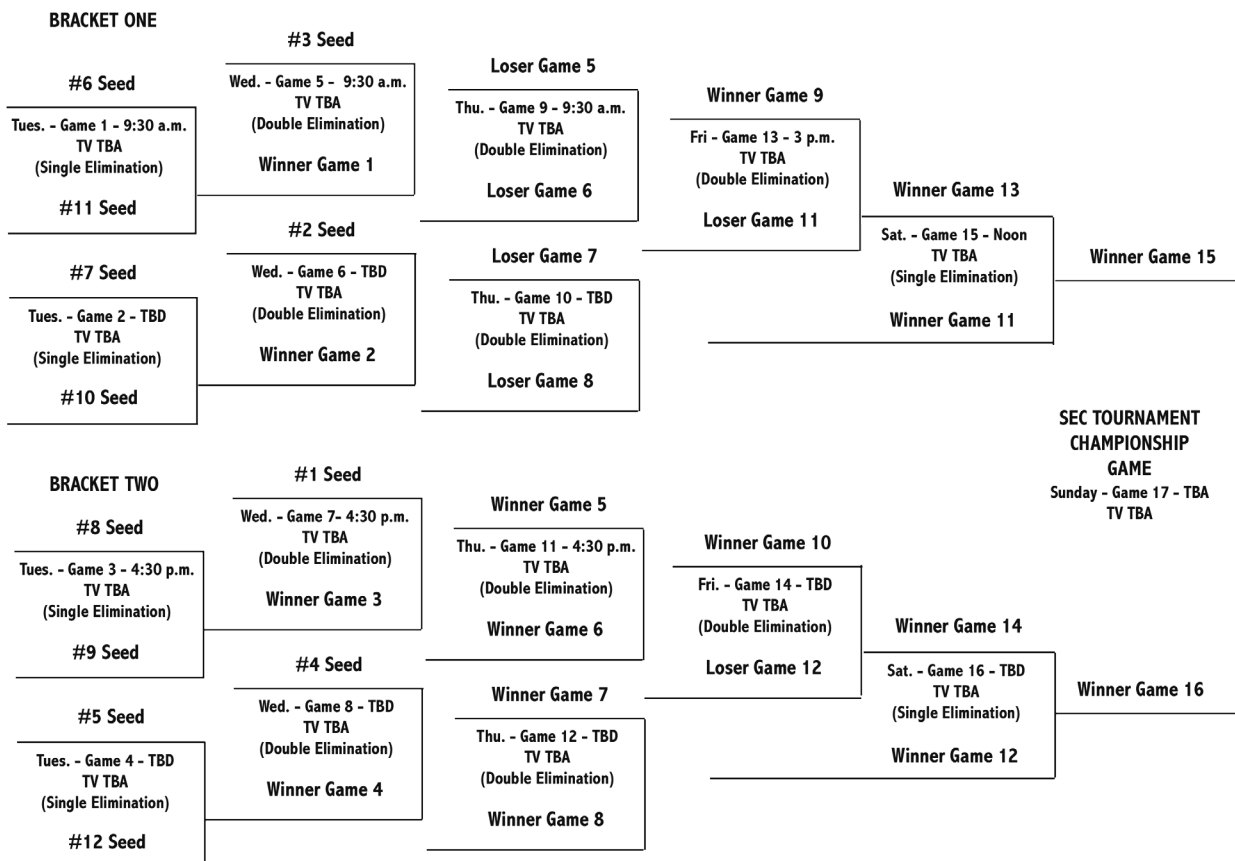

2015 SEC TOURNAMENT

May 19-24 | Hoover Metropolitan Stadium | Hoover, Ala.