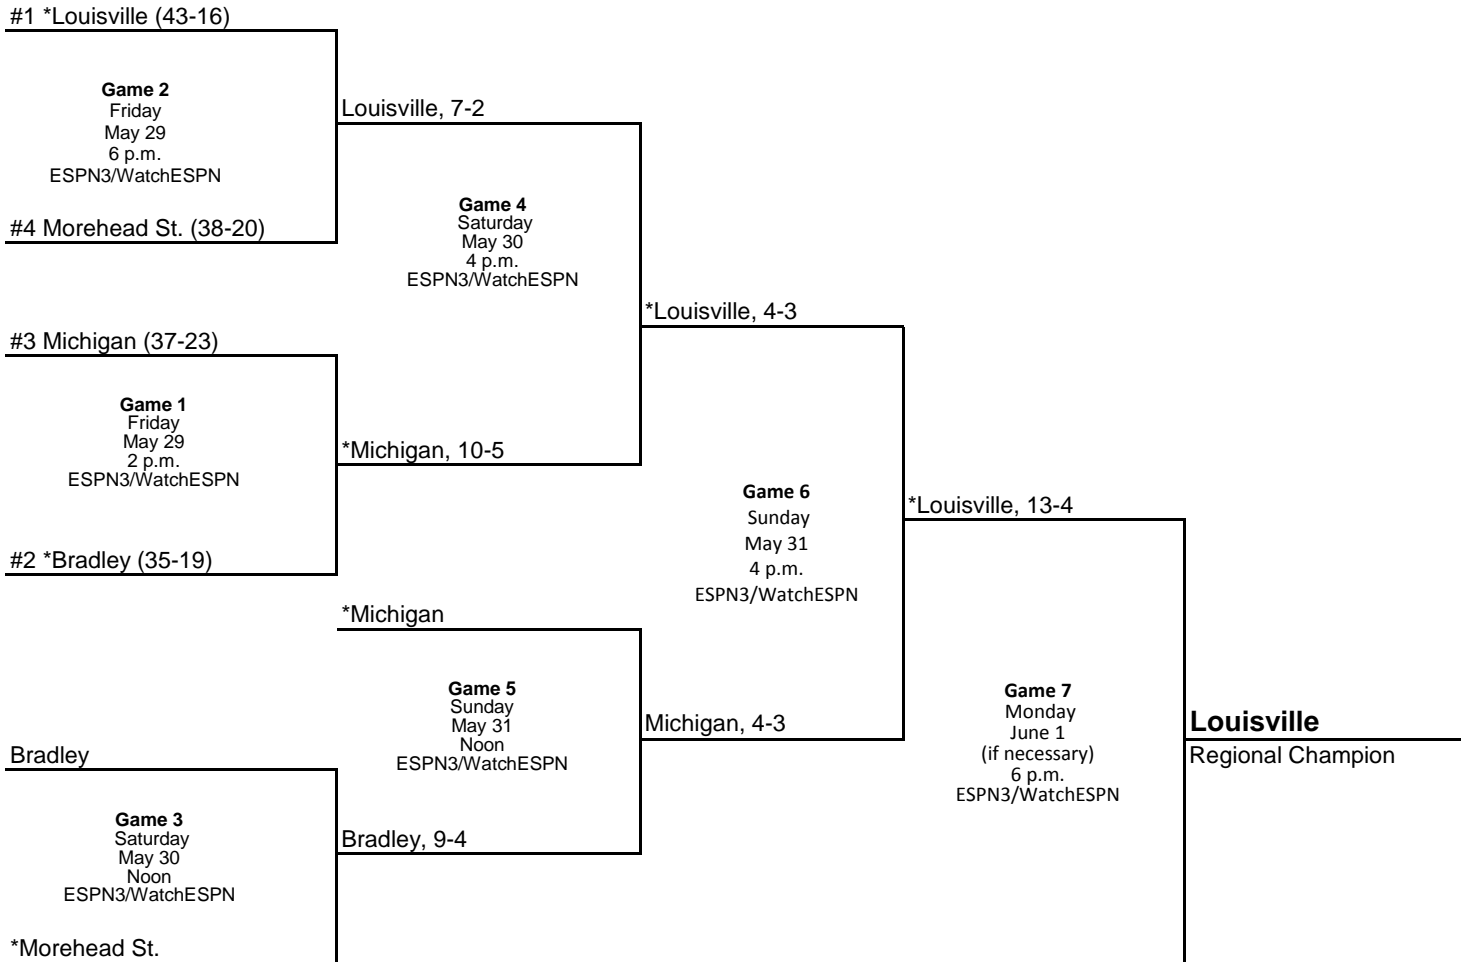

© 2015 National Collegiate Athletic Association. No commercial use without the NCAA's written permission.
The NCAA opposes all forms of sports wagering.

* Home Team