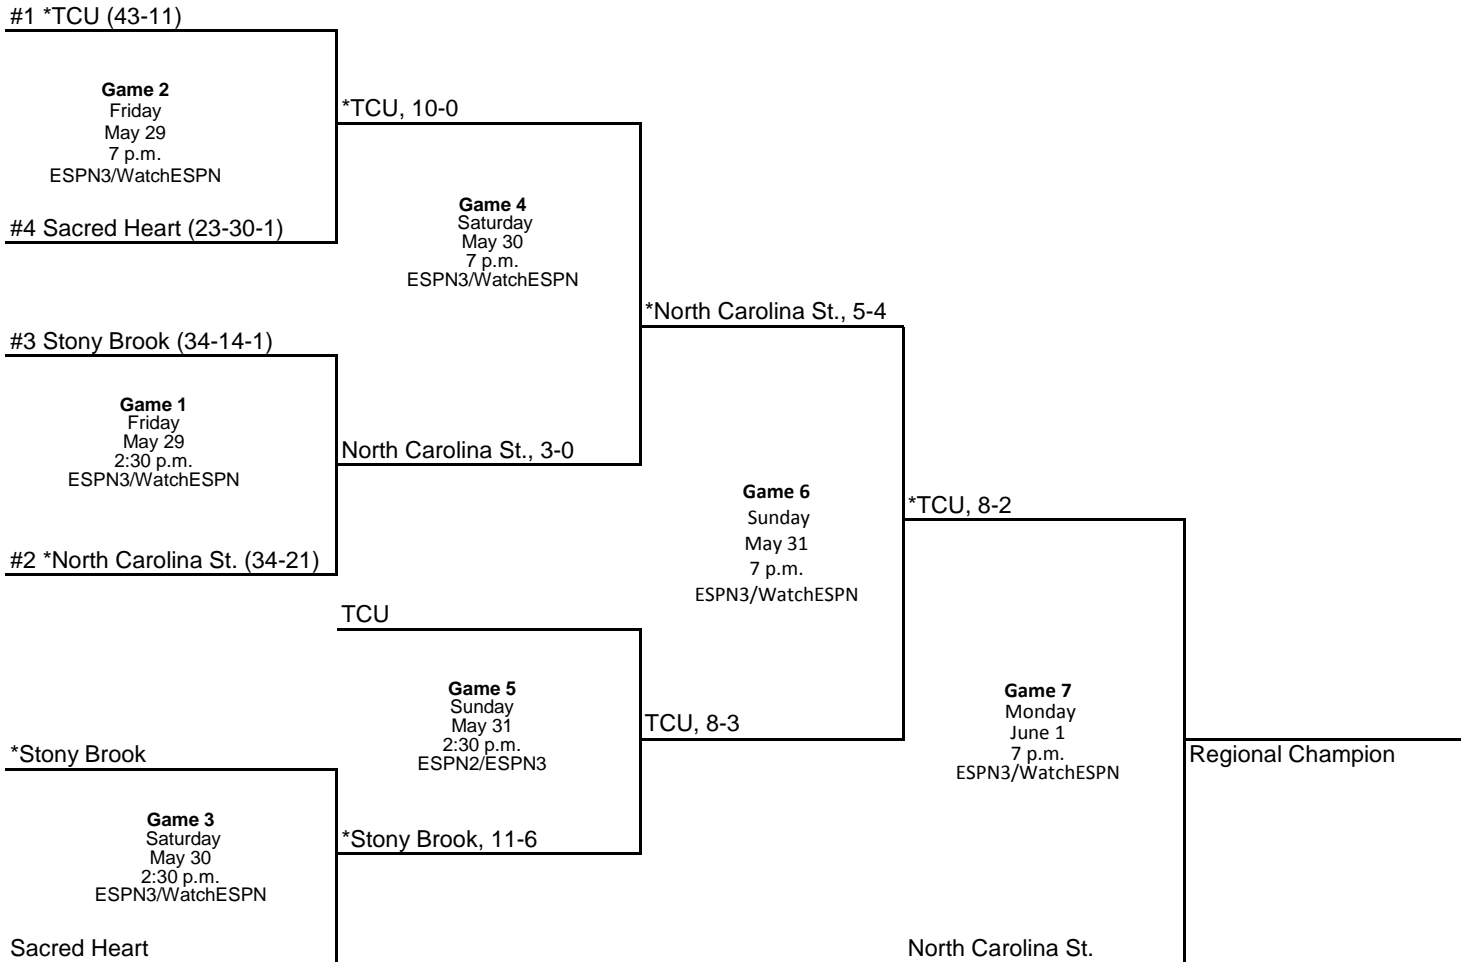

© 2015 National Collegiate Athletic Association. No commercial use without the NCAA's written permission.
The NCAA opposes all forms of sports wagering.

* Home Team