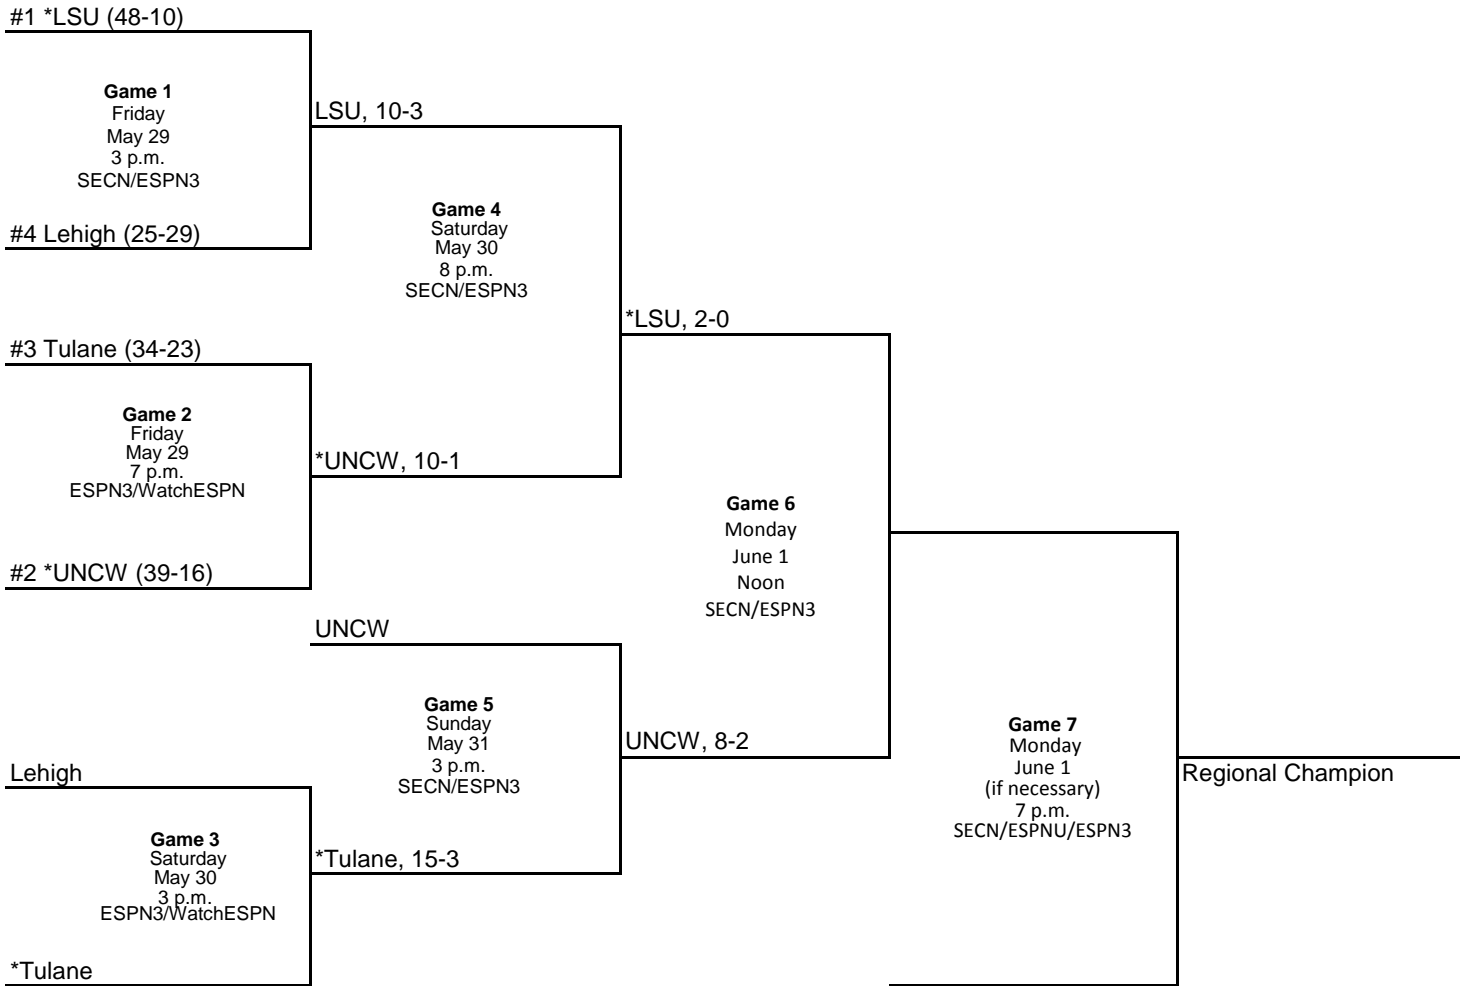

2015 NCAA DIVISION I BASEBALL CHAMPIONSHIP

Baton Rouge Regional - LSU Host
May 29 - June 1, 2015
All times are local

© 2015 National Collegiate Athletic Association. No commercial use without the NCAA's written permission.
The NCAA opposes all forms of sports wagering.