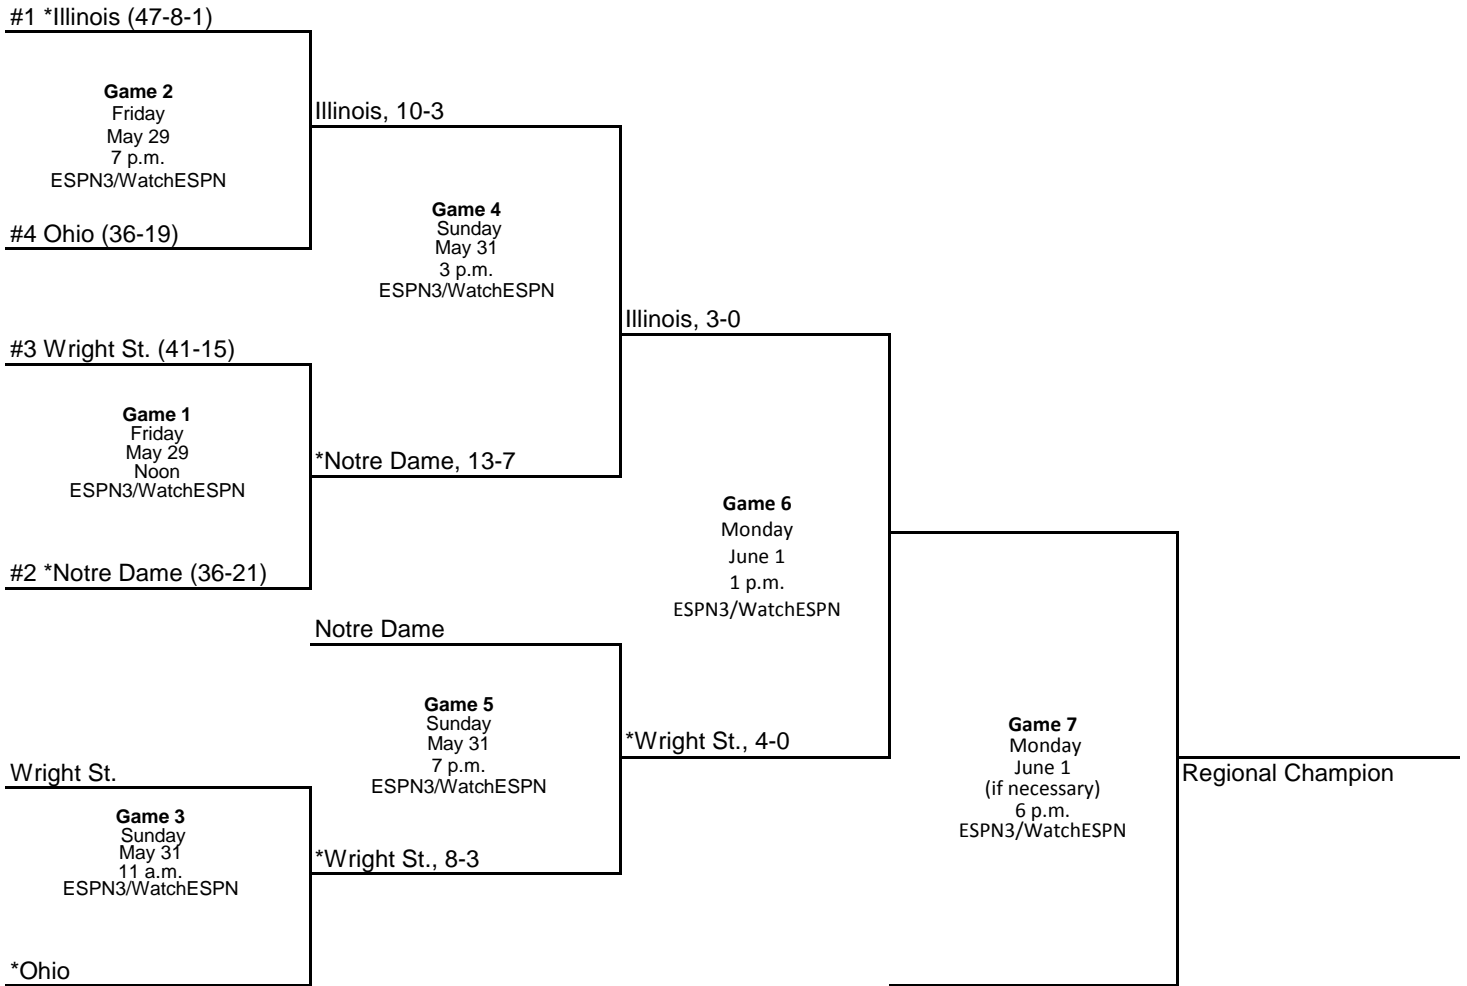

© 2015 National Collegiate Athletic Association. No commercial use without the NCAA's written permission.
The NCAA opposes all forms of sports wagering.

* Home Team