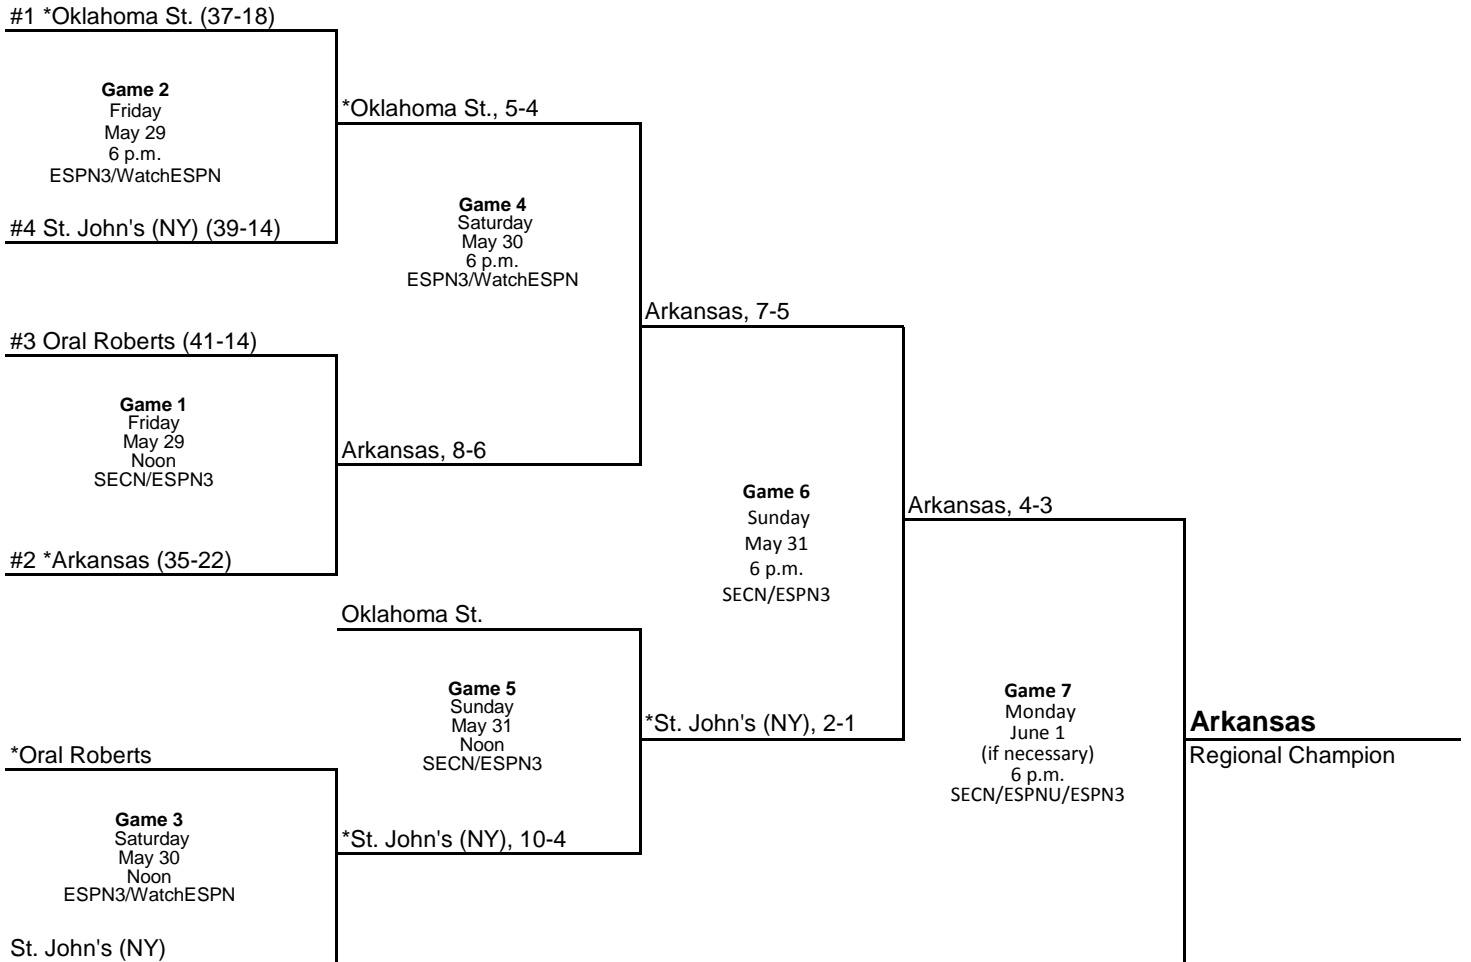

© 2015 National Collegiate Athletic Association. No commercial use without the NCAA's written permission.
The NCAA opposes all forms of sports wagering.

* Home Team