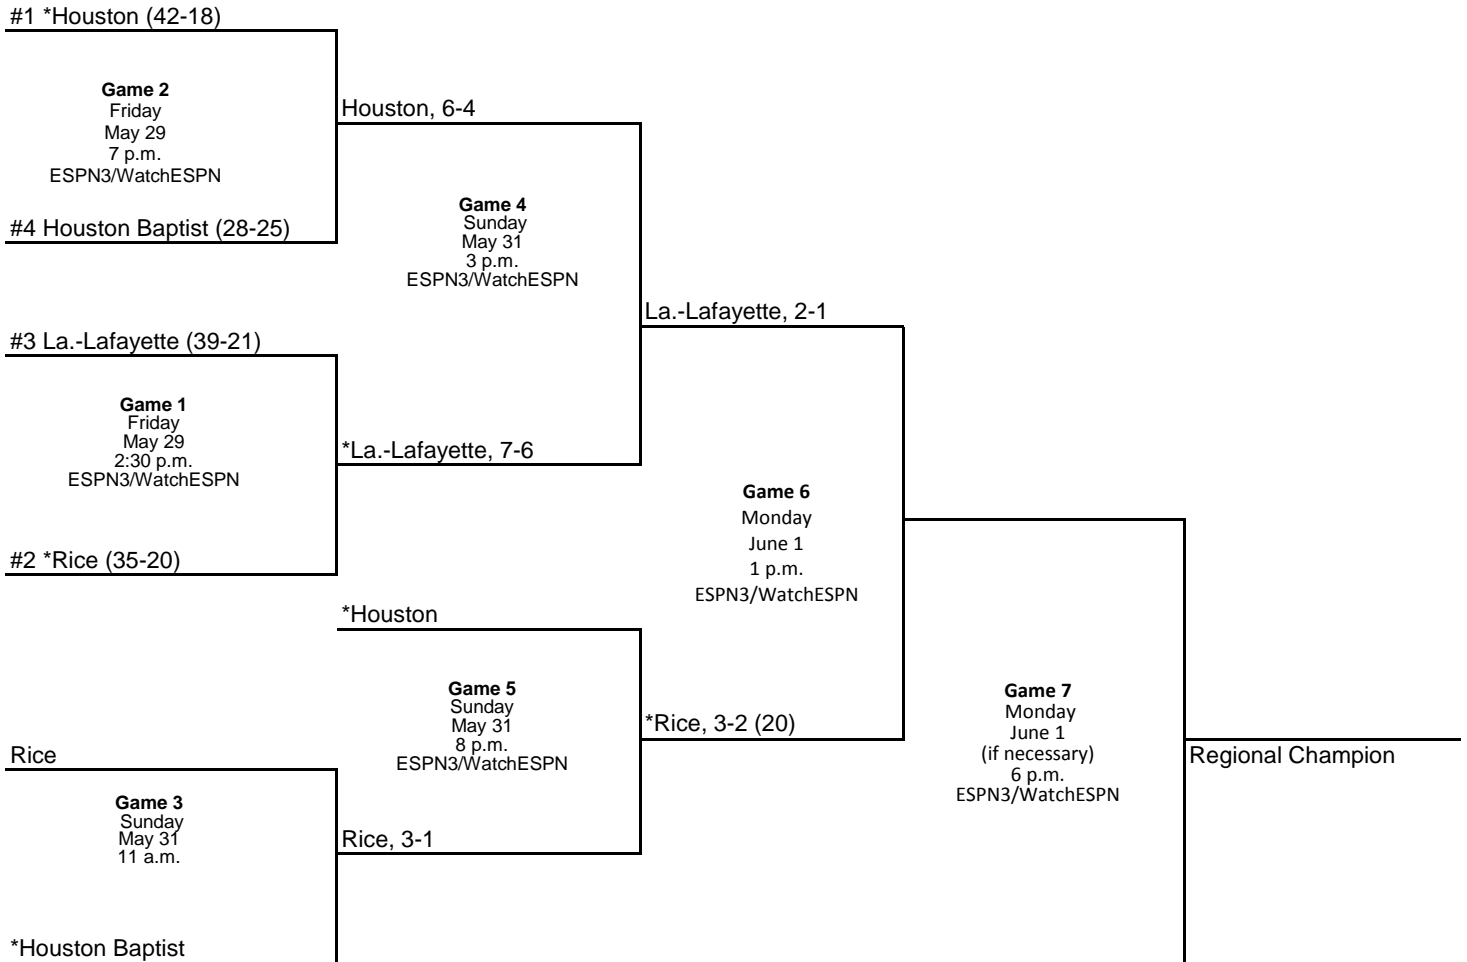

© 2015 National Collegiate Athletic Association. No commercial use without the NCAA's written permission.
The NCAA opposes all forms of sports wagering.

* Home Team