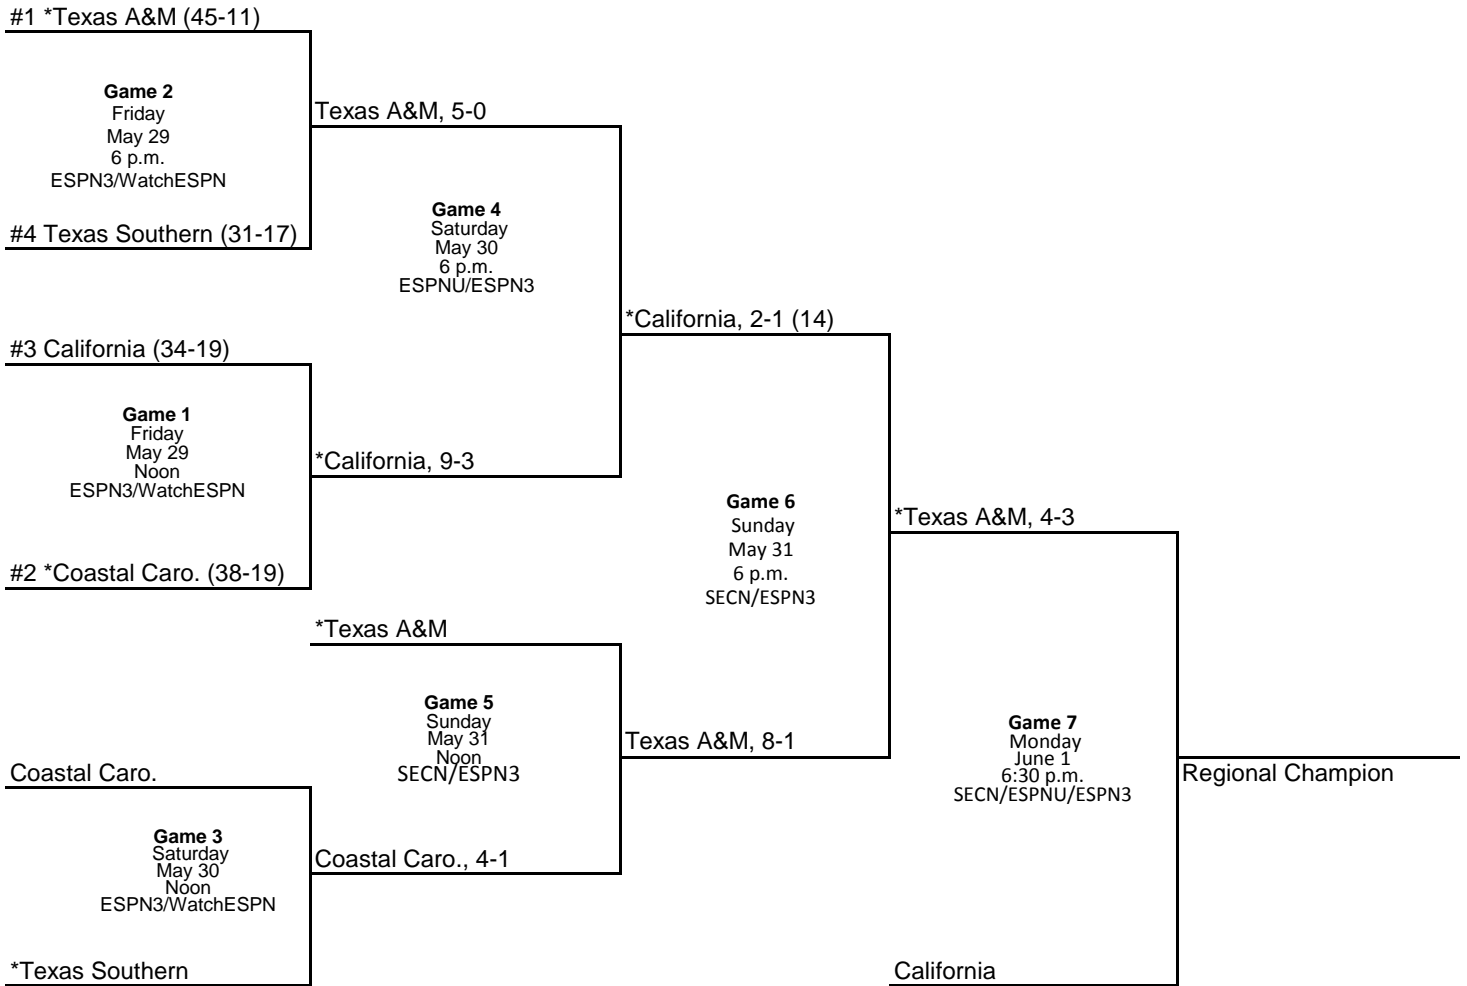

2015 NCAA DIVISION I BASEBALL CHAMPIONSHIP

Baton Rouge Regional - LSU Host
May 29 - June 1, 2015
All times are local

© 2015 National Collegiate Athletic Association. No commercial use without the NCAA's written permission.
The NCAA opposes all forms of sports wagering.

* Home Team

2015 NCAA DIVISION I BASEBALL CHAMPIONSHIP

Champaign Regional - Illinois Host
May 29 - June 1, 2015
All times are local

© 2015 National Collegiate Athletic Association. No commercial use without the NCAA's written permission.
The NCAA opposes all forms of sports wagering.

* Home Team

2015 NCAA DIVISION I BASEBALL CHAMPIONSHIP

College Station Regional - Texas A&M Host
May 29 - June 1, 2015
All times are local

© 2015 National Collegiate Athletic Association. No commercial use without the NCAA's written permission.
The NCAA opposes all forms of sports wagering.