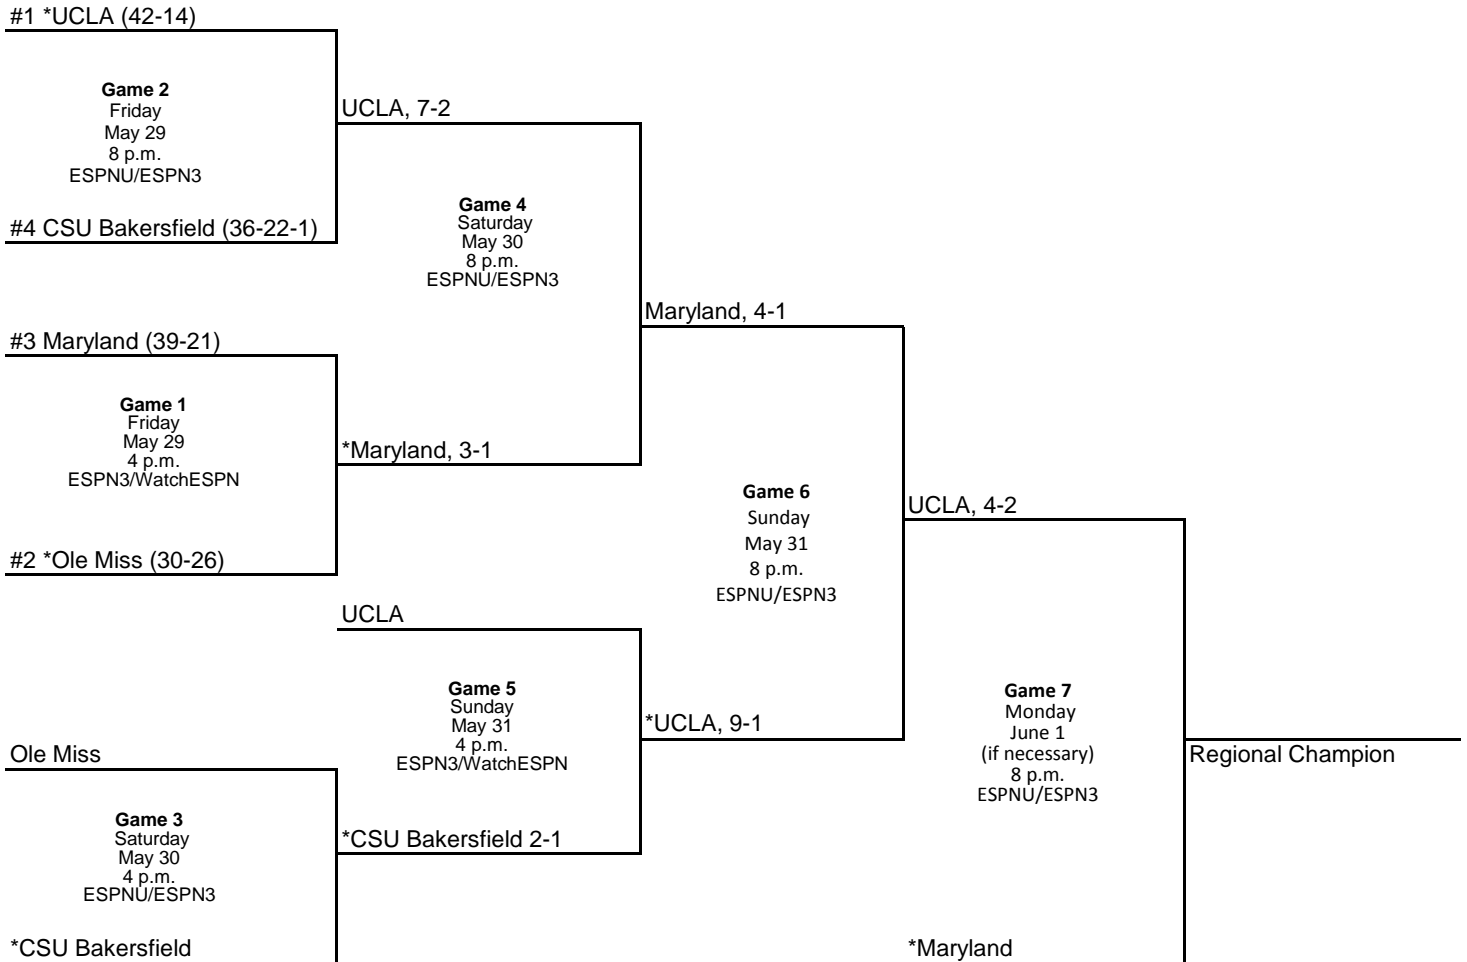

© 2015 National Collegiate Athletic Association. No commercial use without the NCAA's written permission.
The NCAA opposes all forms of sports wagering.

* Home Team