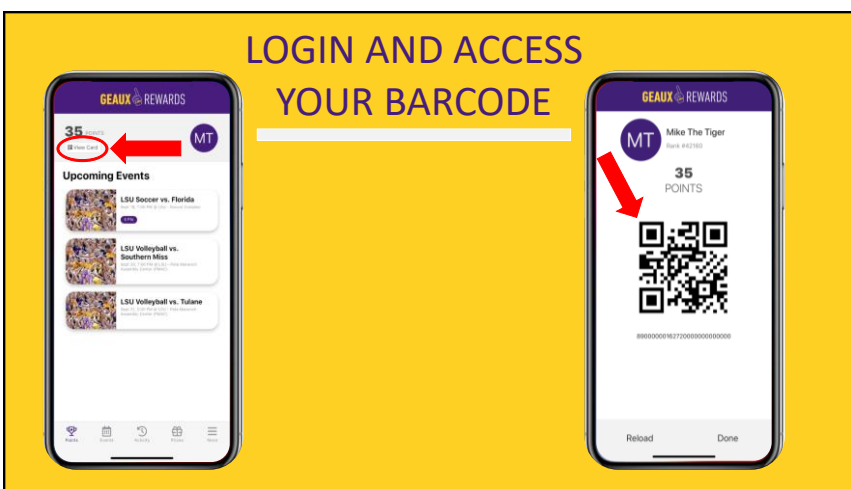

## GEAUX REWARDS MOBILE ENTRY

Student User Guide

Accessing your mobile barcode.

## DOWNLOAD THE GEAUX REWARDS APP

Download Geaux Rewards from your phone's app store.

## LOGIN AND ACCESS YOUR BARCODE

First time users will login using their LSU email as their username and their 89# as their password. Once you arrive at the gate, select "View Card" to have your mobile barcode scanned.