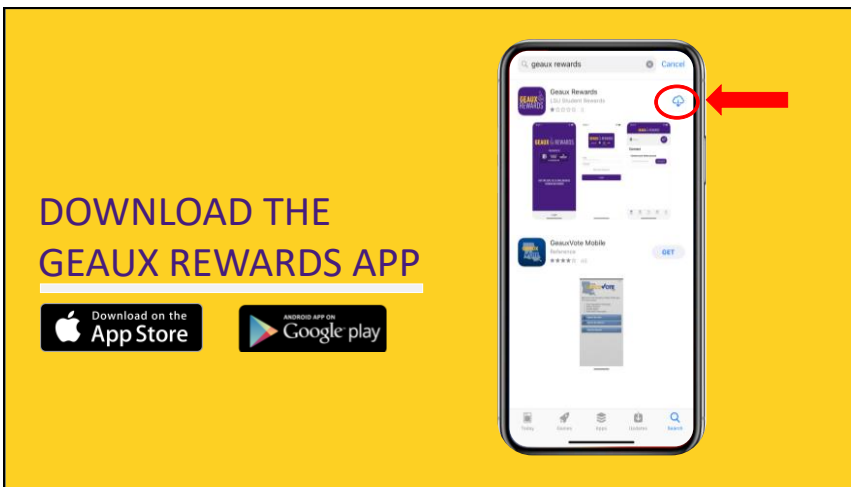

## GEAUX REWARDS MOBILE ENTRY

Student User Guide

Accessing your mobile barcode.

## DOWNLOAD THE GEAUX REWARDS APP

Download Geaux Rewards from your phone's app store.