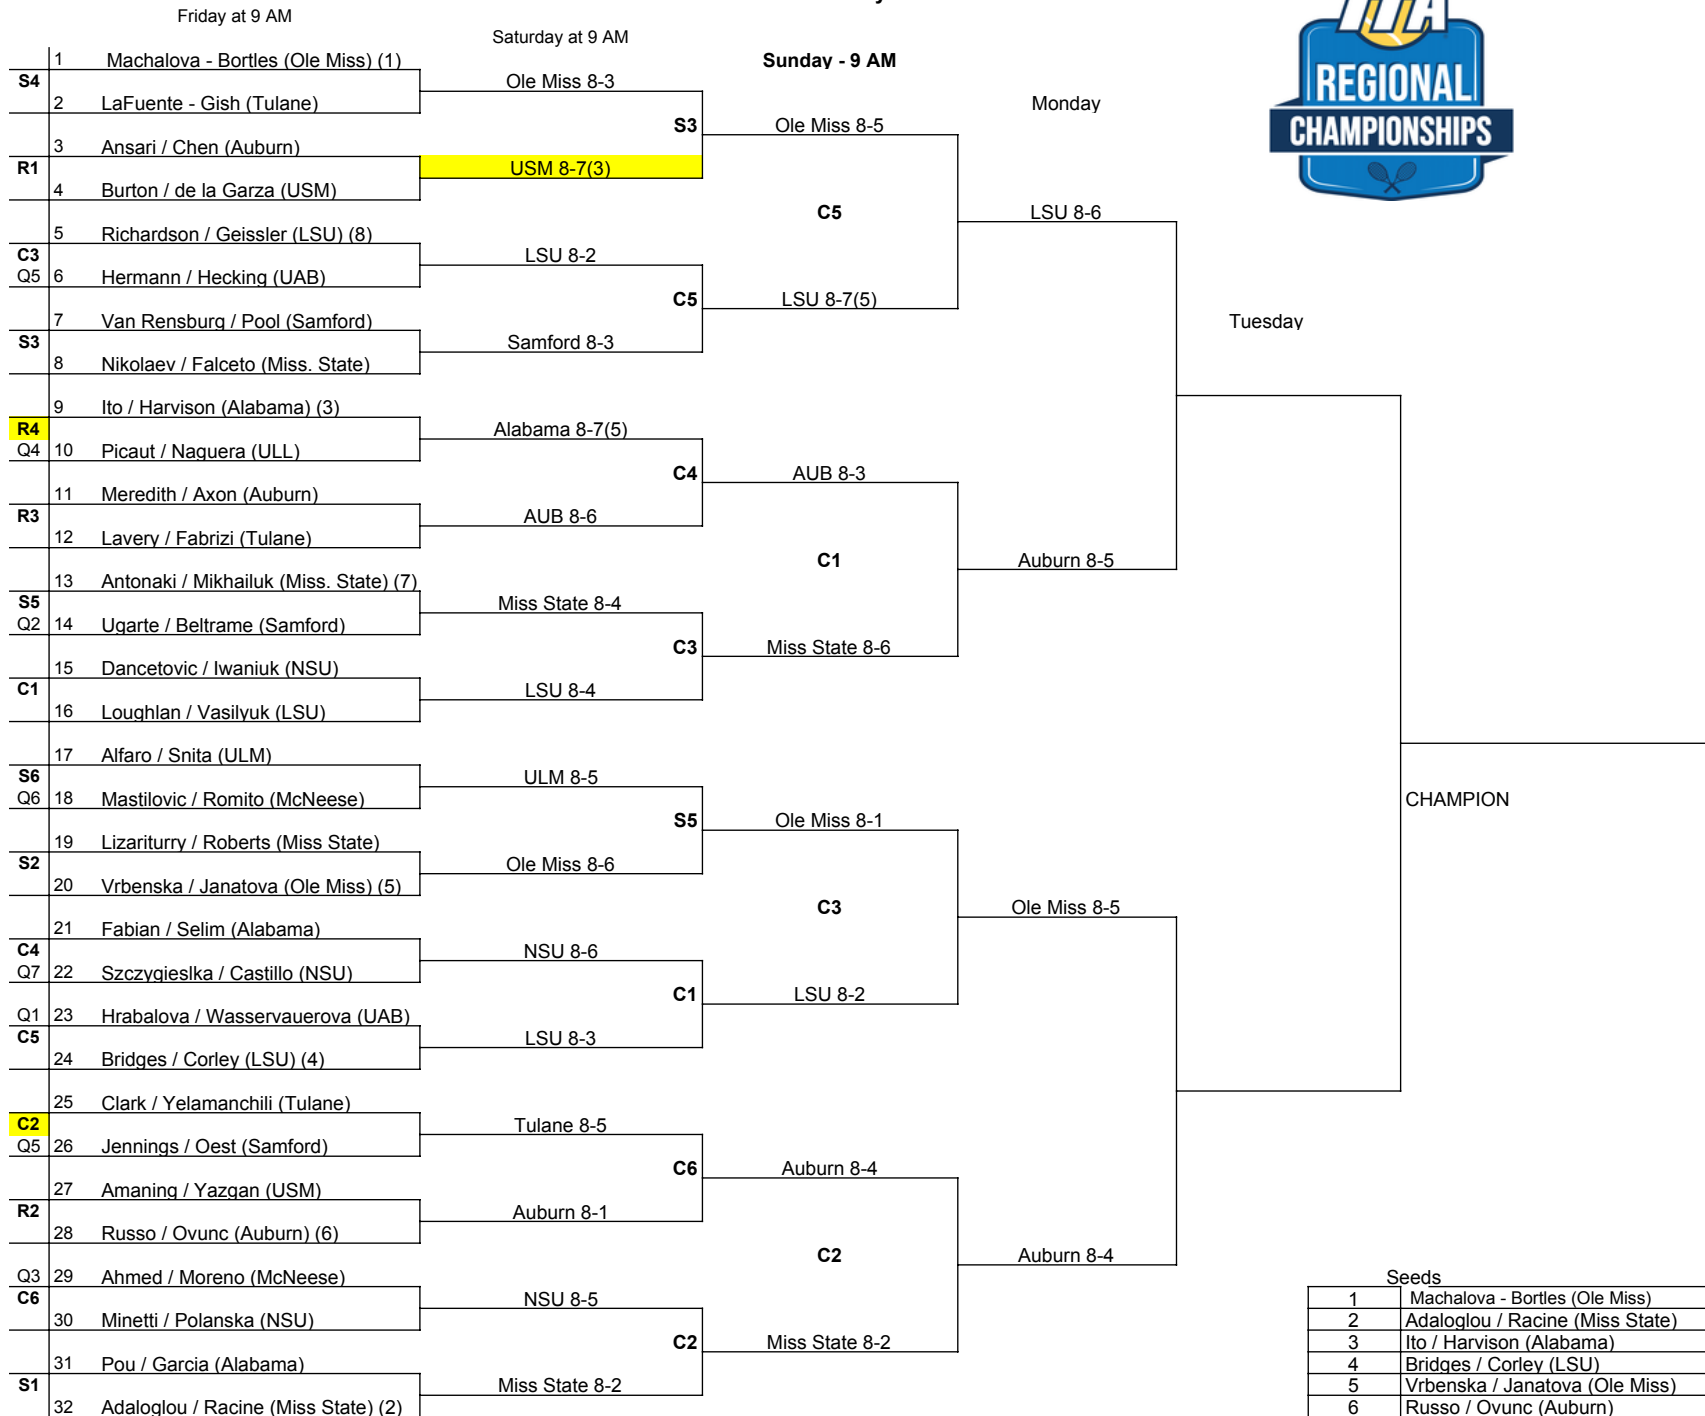

2019 ITA Regional Championships

Doubles Main Draw
Hosted by LSU

Seeds	
1	Machalova - Bortles (Ole Miss)
2	Adaloglou / Racine (Miss State)
3	Ito / Harvison (Alabama)
4	Bridges / Corley (LSU)
5	Vrbenska / Janatova (Ole Miss)
6	Russo / Ovunc (Auburn)
7	Antonaki / Mikhailuk (Miss. State)
8	Richardson / Geissler (LSU)