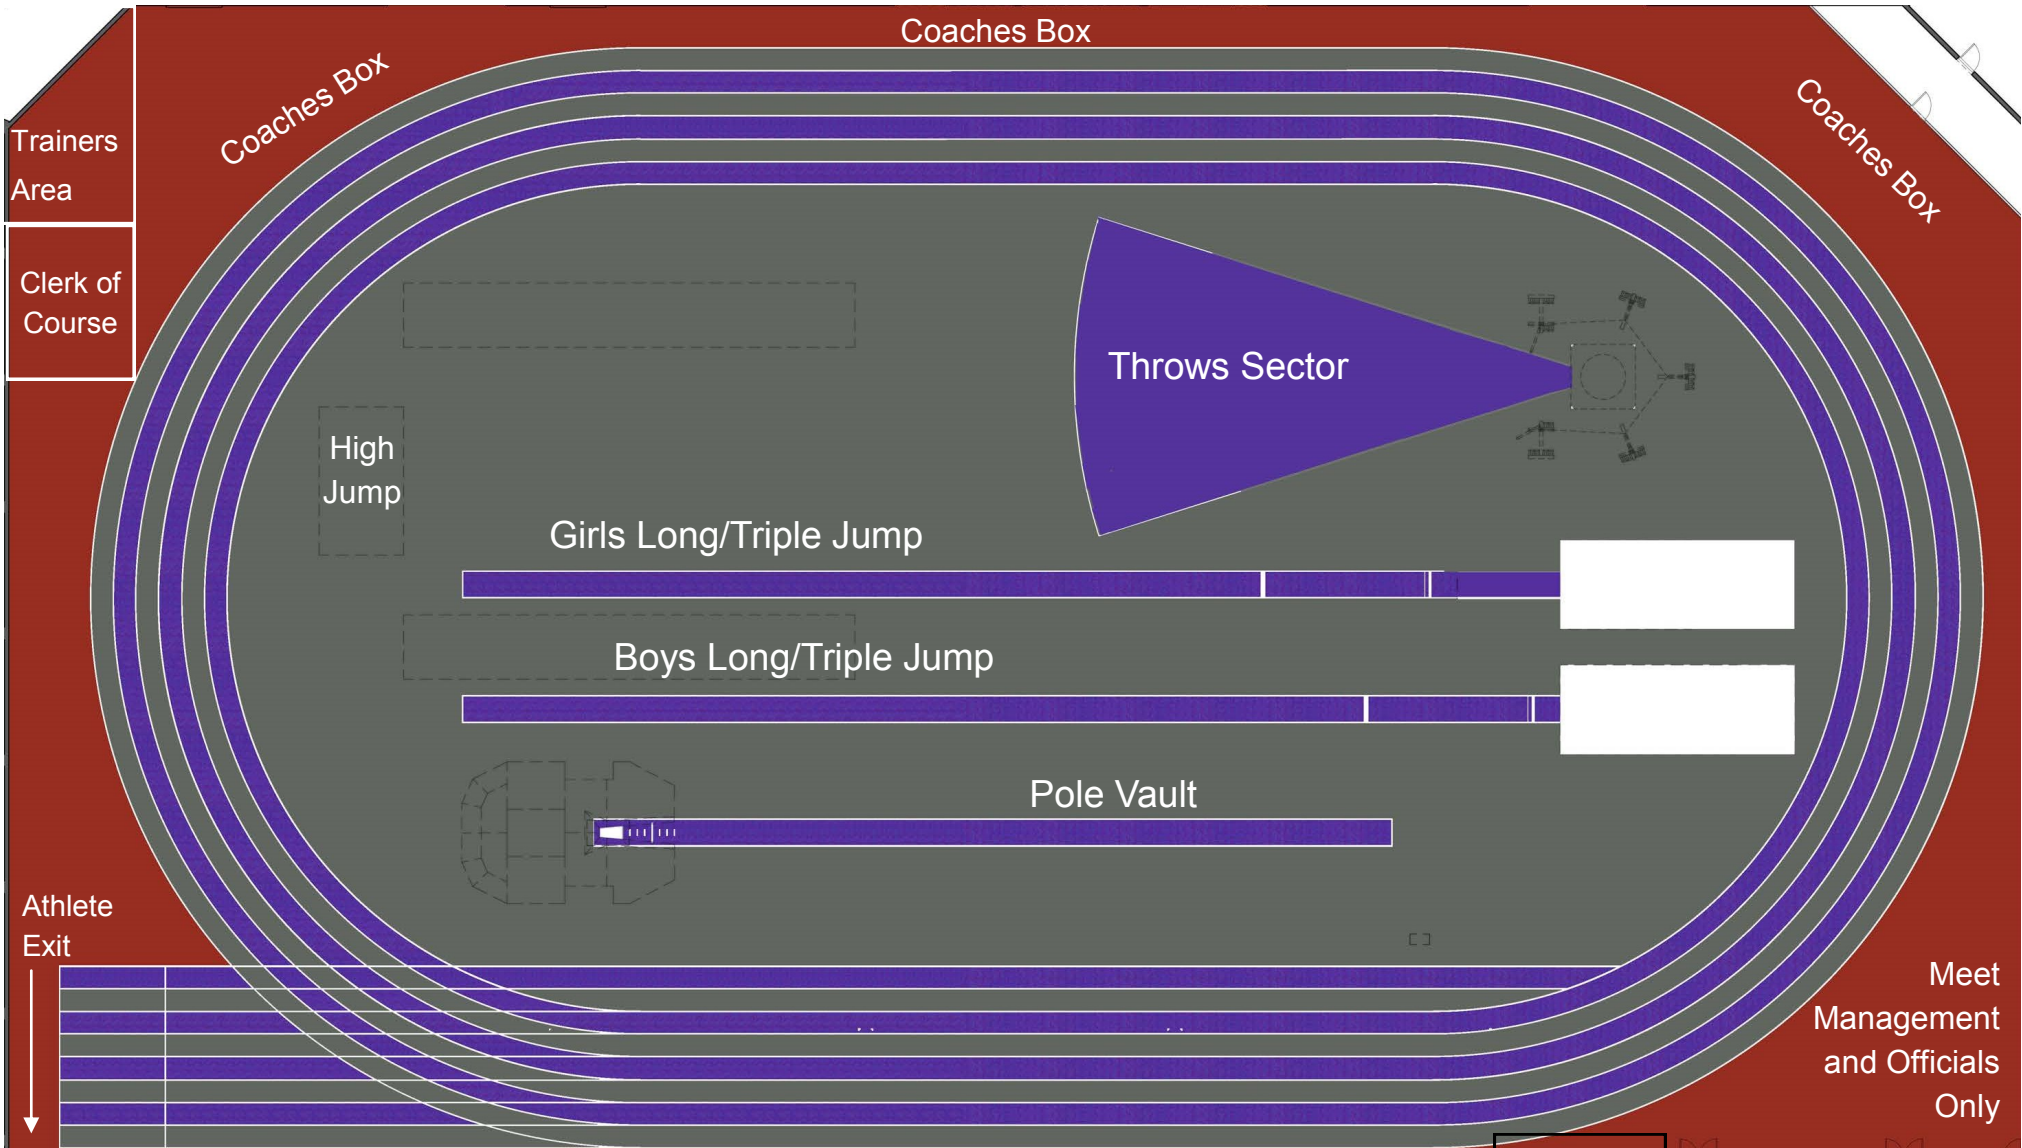

PV Pole  
Inspection

Implement  
Weigh-Ins

Athlete  
Exit

Meet  
Management  
and Officials  
Only

PV Coaches Area  
(1st row of bleachers)

Spectator Seating

LJ/TJ  
Coaches  
Box

Packet Pick-up  
Team Entrance

Concession  
Stand

Spectator  
Entrance