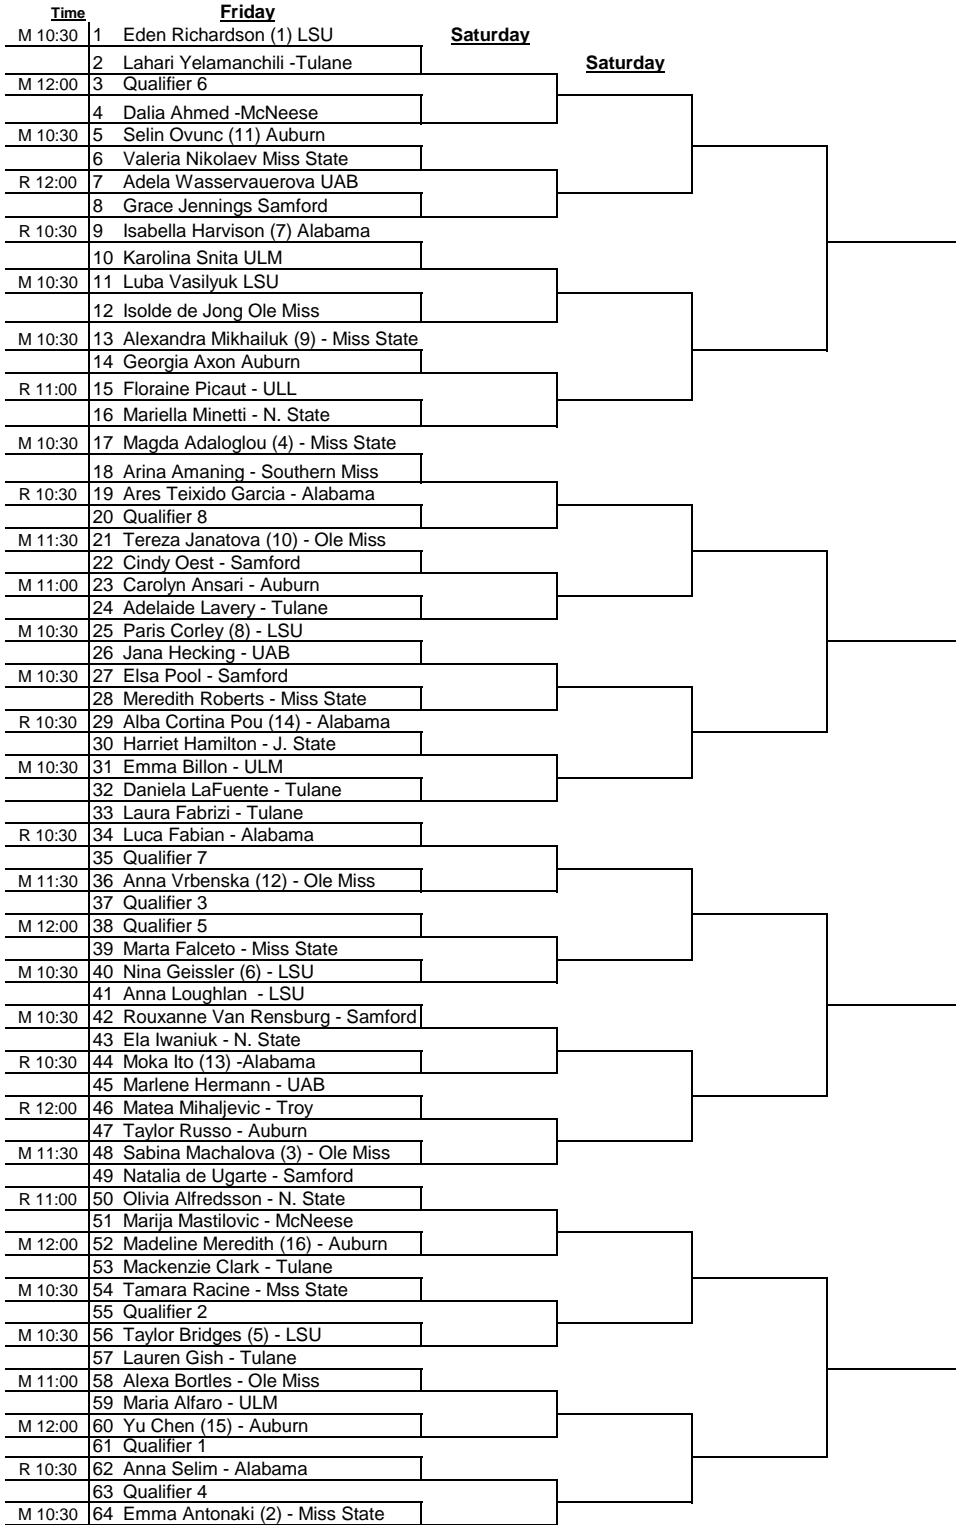

M - Main Site
R - Rec Site

2019 ITA Regional Championships

80+ Sites

Hosted by LSU * Oct. 17 - 22nd

SEEDS 1-8

1	Eden Richardson (1) LSU
2	Emma Antonaki (2) - Miss State
3	Sabina Machalova (3) - Ole Miss
4	Magda Adaloglou (4) - Miss State
5	Taylor Bridges (5) - LSU
6	Nina Geissler (6) - LSU
7	Isabella Harvison (7) Alabama
8	Paris Corley (8) - LSU

2019 ITA Regional Championships

Singles Qualifying

Hosted by LSU * Oct. 17 - Oct. 22

Court	Thursday - 10:30am	Thursday - 1 pm	
	1 Alexia Witthaus - UAB		
	2 Bye		
C1	3 Cristina Moll Alles - J. State		[Bracket]
	4 Lindsay Song - Auburn		
C6	5 Emma Dancetovic - N. State		[Bracket]
	6 Shevita Aulana - Troy		
S1	7 Matilde Mulatero - McNeese		[Bracket]
	8 Angeles Cueto - ULM		
	9 Dora Szczygielska - N. State		
	10 Bye		
S5	11 Carlotta Romito - McNeese		[Bracket]
	12 Grace Anne Jones - Ole Miss		
S4	13 Katy de la Garza - Southern Miss		[Bracket]
	14 Christina Sisti - Tulane		
C4	15 Megan Bertrands - UAB		[Bracket]
	16 Anatasia Khrustaleva - Troy		
S2	17 Hanna Blinouskaya - McNeese		[Bracket]
	18 Monique Burton - Southern Miss		
S3	19 Jimena Garbino - ULM	Jimena Garbino - ULM	[Bracket]
	20 Victoire de Samucewicz - Ole Miss	W/O	
S6	21 Balsen Kaya - J. State		[Bracket]
	22 Mariona Perez Naquera - ULL		
	23 Bye		
	24 Judit Castillo - N. State		
C5	25 Sofia San Jose Moreno - McNeese		[Bracket]
	26 Arianna Beltrame - Samford		
C3	27 Pei Ju Hsieh - Troy		[Bracket]
	28 Pati Polanska - N. State		
C2	29 Caraline Scheufler - Auburn		[Bracket]
	30 Dominika Hrabalova - UAB		
	31 Bye		
	32 Ebru Yazgan - Southern Miss		

2019 ITA Regional Championships

Doubles Main Draw
Hosted by LSU * Oct. 17 - Oct. 22

Seeds

1	Machalova - Bortles (Ole Miss)
2	Adaloglou / Racine (Miss State)
3	Ito / Harvison (Alabama)
4	Bridges / Corley (LSU)
5	Vrbenska / Janatova (Ole Miss)
6	Russo / Ovunc (Auburn)
7	Antonaki / Mikhailuk (Miss. State)
8	Richardson / Geissler (LSU)