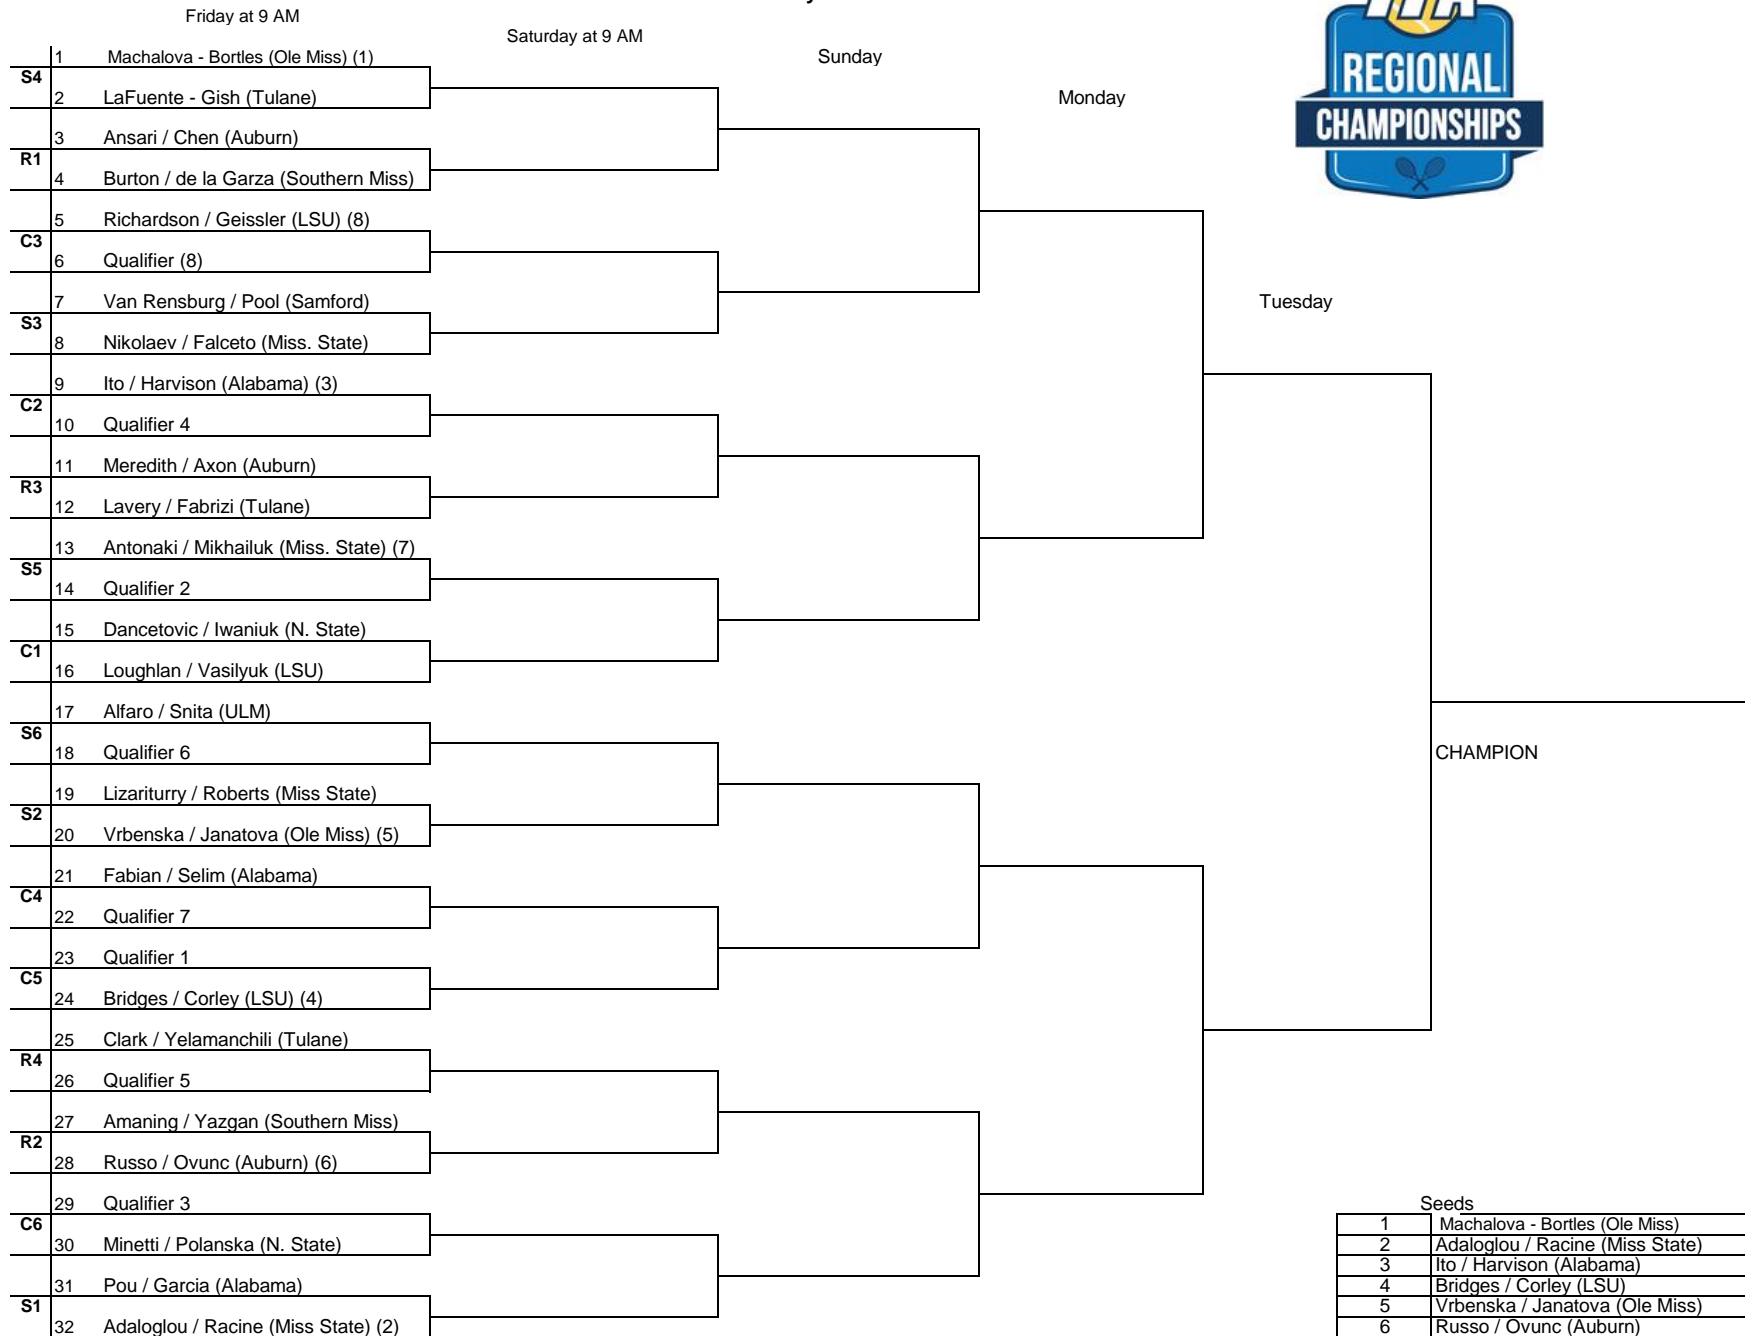

2019 ITA Regional Championships

Singles Qualifying

Hosted by LSU * Oct. 17 - Oct. 22

Court	Thursday - 10:30am	Thursday - 1 pm	
	1 Alexia Witthaus - UAB		
	2 Bye		
C1	3 Cristina Moll Alles - J. State		[Bracket]
	4 Lindsay Song - Auburn		
C6	5 Emma Dancetovic - N. State		[Bracket]
	6 Shevita Aulana - Troy		
S1	7 Matilde Mulatero - McNeese		[Bracket]
	8 Angeles Cueto - ULM		
	9 Dora Szczygielska - N. State		
	10 Bye		
S5	11 Carlotta Romito - McNeese		[Bracket]
	12 Grace Anne Jones - Ole Miss		
S4	13 Katy de la Garza - Southern Miss		[Bracket]
	14 Christina Sisti - Tulane		
C4	15 Megan Bertrands - UAB		[Bracket]
	16 Anatasia Khrustaleva - Troy		
S2	17 Hanna Blinouskaya - McNeese		[Bracket]
	18 Monique Burton - Southern Miss		
S3	19 Jimena Garbino - ULM	Jimena Garbino - ULM	[Bracket]
	20 Victoire de Samucewicz - Ole Miss	W/O	
S6	21 Balsen Kaya - J. State		[Bracket]
	22 Mariona Perez Naquera - ULL		
	23 Bye		
	24 Judit Castillo - N. State		
C5	25 Sofia San Jose Moreno - McNeese		[Bracket]
	26 Arianna Beltrame - Samford		
C3	27 Pei Ju Hsieh - Troy		[Bracket]
	28 Pati Polanska - N. State		
C2	29 Caraline Scheufler - Auburn		[Bracket]
	30 Dominika Hrabalova - UAB		
	31 Bye		
	32 Ebru Yazgan - Southern Miss		

2019 ITA Regional Championships

Doubles Main Draw
Hosted by LSU * Oct. 17 - Oct. 22

Seeds

1	Machalova - Bortles (Ole Miss)
2	Adaloglou / Racine (Miss State)
3	Ito / Harvison (Alabama)
4	Bridges / Corley (LSU)
5	Vrbenska / Janatova (Ole Miss)
6	Russo / Ovunc (Auburn)
7	Antonaki / Mikhailuk (Miss. State)
8	Richardson / Geissler (LSU)