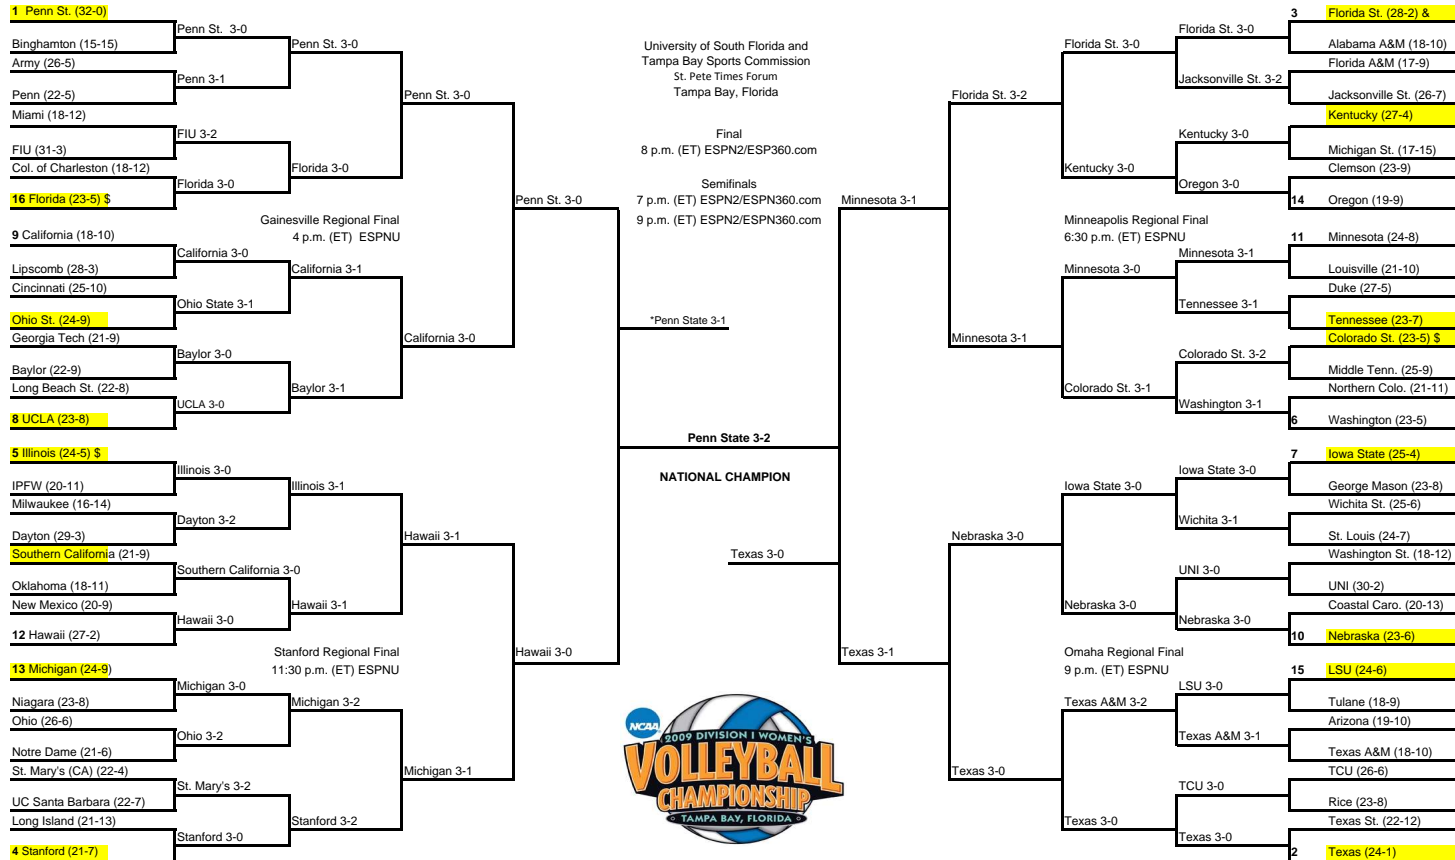

2009 Division I Women's VOLLEYBALL CHAMPIONSHIP

First and Second Rounds
December 3-4, 4-5 or 5-6

Regionals
December 11-12

Semifinals
December 17

National Championship
December 19

Semifinals
December 17

Regionals
December 11-12

■ - First and Second Round Host
$ - First and Second Rounds Played Dec. 3-4
& - First and Second Rounds Played Dec. 5-6