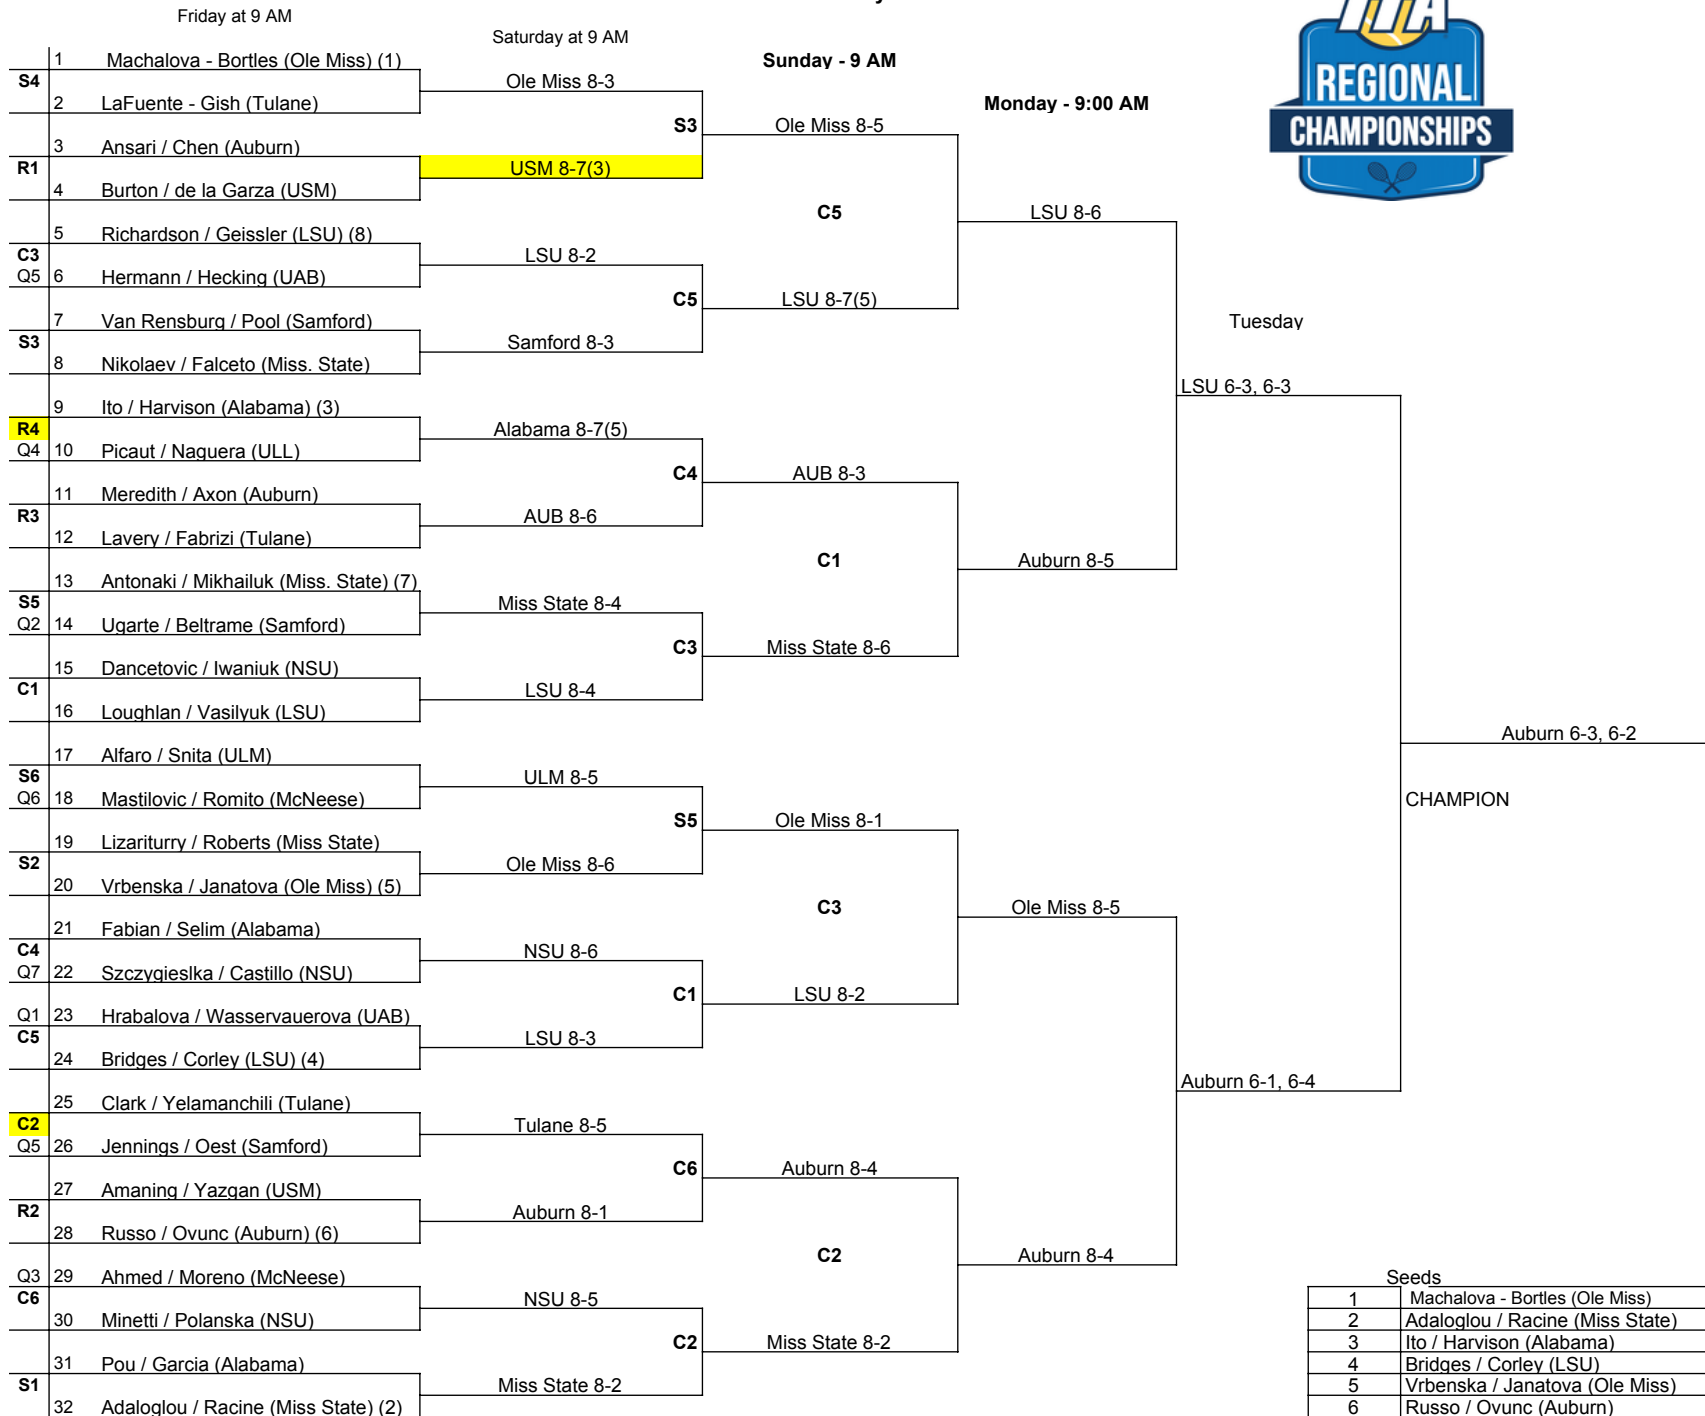

2019 ITA Regional Championships

Doubles Main Draw
Hosted by LSU

Seeds	
1	Machalova - Bortles (Ole Miss)
2	Adaloglou / Racine (Miss State)
3	Ito / Harvison (Alabama)
4	Bridges / Corley (LSU)
5	Vrbenska / Janatova (Ole Miss)
6	Russo / Ovunc (Auburn)
7	Antonaki / Mikhailuk (Miss. State)
8	Richardson / Geissler (LSU)