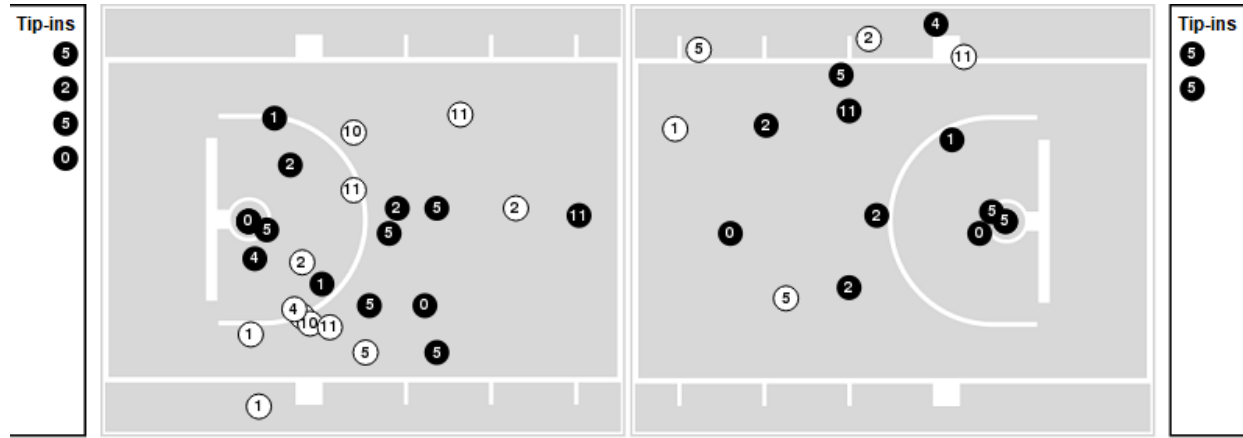

Blow Up Chart

● Made   ○ Missed   N - Player Number

LSU	M/A	%
Field Goals	38/70	54
2 Points	30/50	60
3 Points	8/20	40
Free Throws	12/15	80

LSU	M/A	%
Points in the Paint	54 (27 / 40)	68
Fast Break Points	8 (8/8)	100
Second Chance Points	16 (8/9)	89
Effective FG%	60