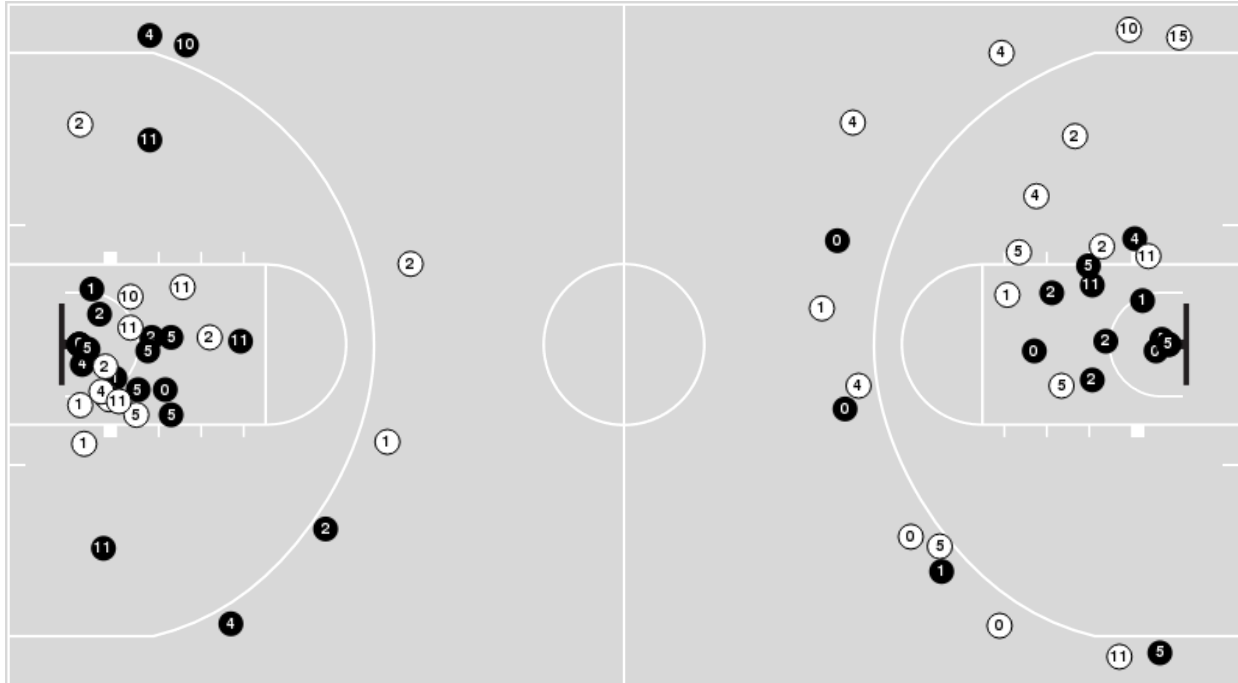

Players => 0, 1, 2, 3, 4, 5, 10, 11, 12, 14, 15, 20, 21, 24FG Types=>AllResults=>All

LSU

All Field Goals