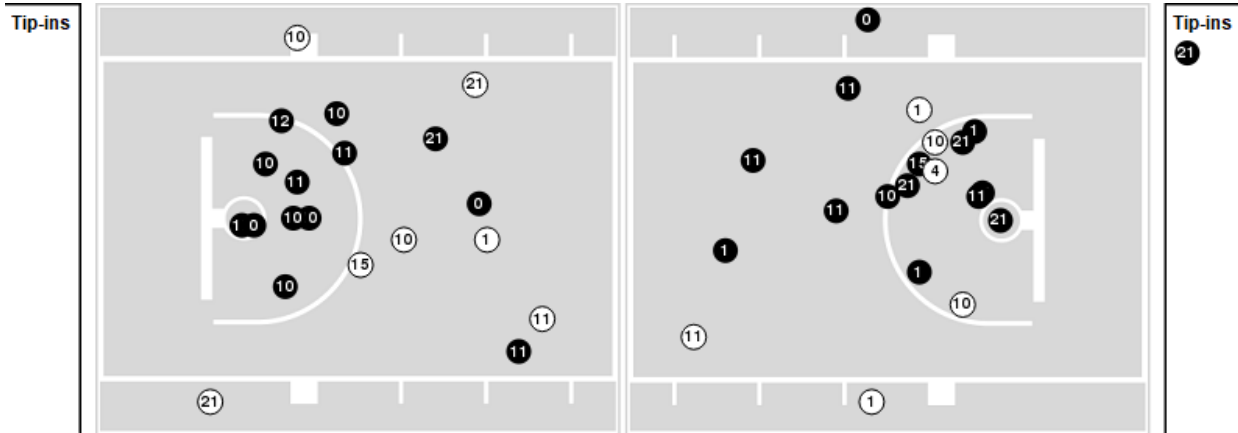

LSU	M/A	%
Points in the Paint	54 (27 / 40)	68
Fast Break Points	8 (8/8)	100
Second Chance Points	16 (8/9)	89
Effective FG%	60	

Players => AllFG Types=>AllResults=>All

Rhode Island

All Field Goals

Blow Up Chart