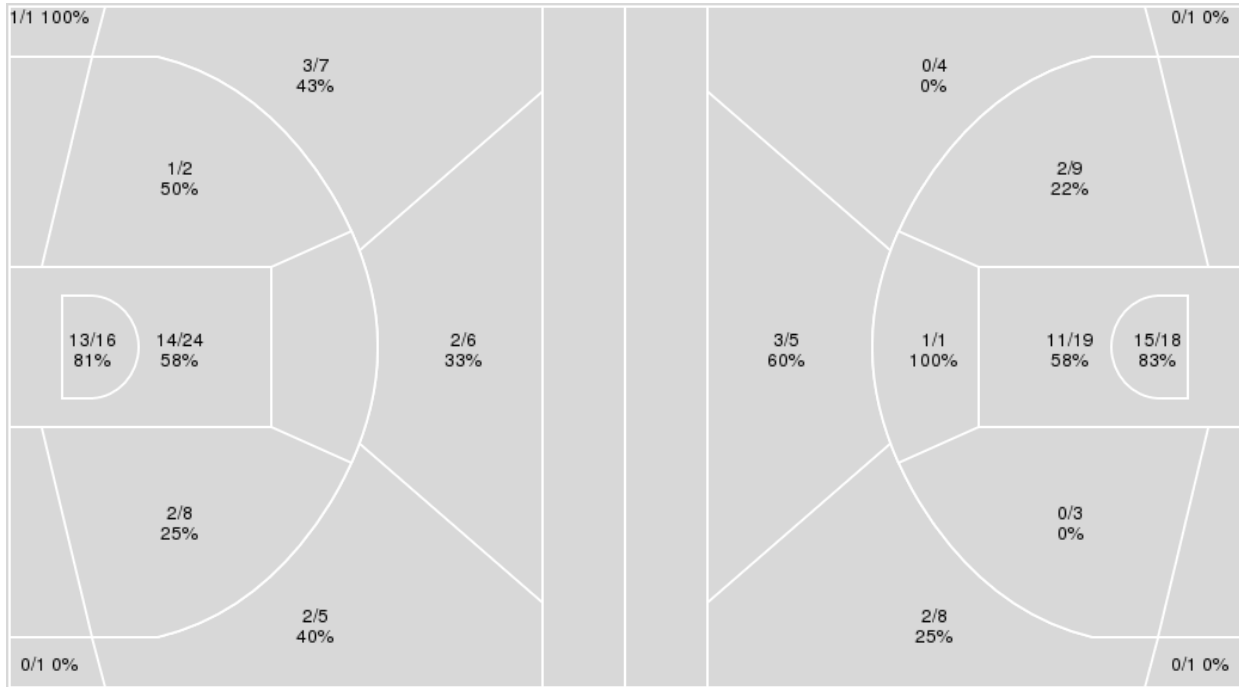

LSU at Rhode Island

11/24/19 Montego Bay Convention Center, Montego Bay, Jamaica
2019-20 Men's Basketball

Officials: Mark Schnur, Ray Styons, Tim Clougherty

{ Players => 0, 1, 2, 3, 4, 5, 10, 11, 12, 14, 15, 20, 21, 24; } FG Types => All; Results => All;

{ Players => All; } FG Types => All; Results => All;

LSU

Rhode Island

LSU	M/A	%
Field Goals	38/70	54
2 Points	30/50	60
3 Points	8/20	40
Free Throws	12/15	80

Rhode Island	M/A	%
Field Goals	34/69	49
2 Points	29/50	58
3 Points	5/19	26
Free Throws	10/16	62