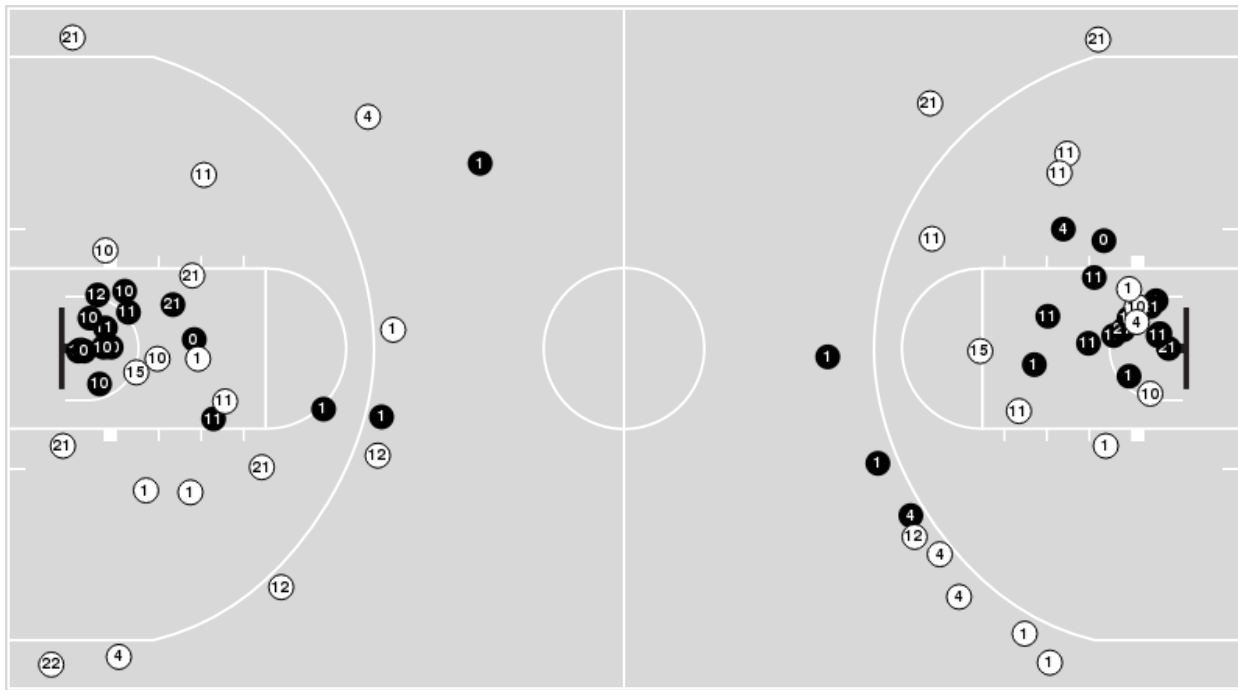

Players => AllFG Types=>AllResults=>All

Rhode Island

All Field Goals