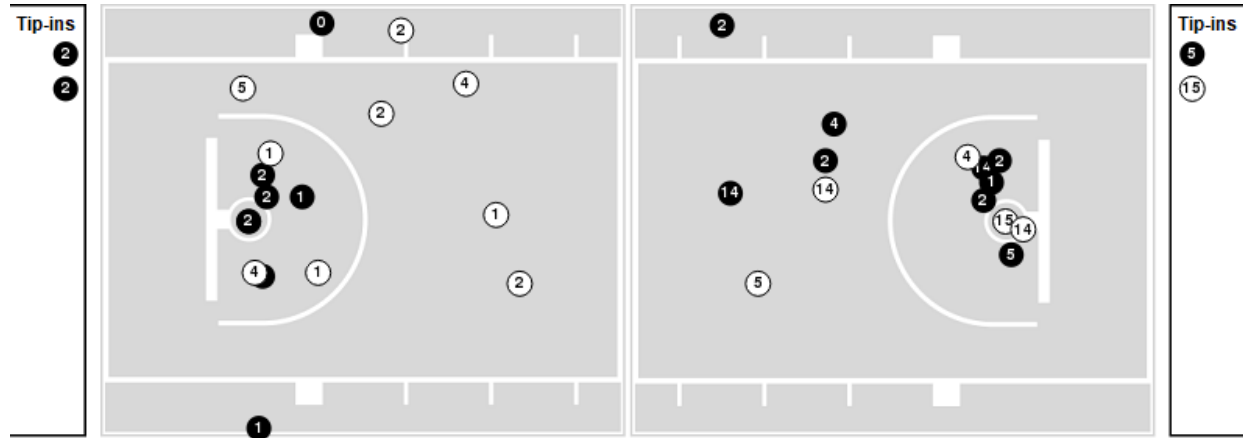

LSU at Texas

Players => 0, 1, 2, 3, 4, 5, 10, 11, 12, 14, 15, 20, 21, 24FG Types=>AllResults=>All

LSU

All Field Goals

Blow Up Chart

● Made ○ Missed N - Player Number

LSU	M/A	%
Field Goals	24/54	44
2 Points	19/38	50
3 Points	5/16	31
Free Throws	16/20	80