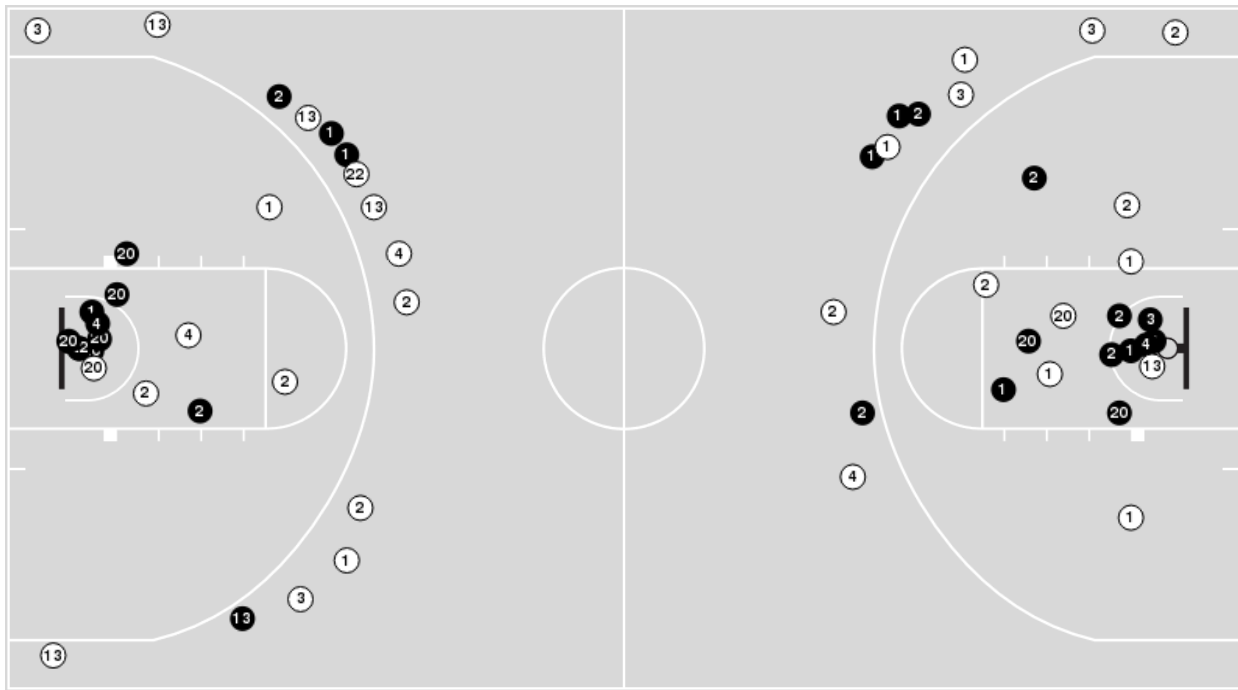

Players => 0, 1, 2, 3, 4, 5, 13, 14, 20, 22, 30, 33, 50FG Types=>AllResults=>All

Texas

All Field Goals