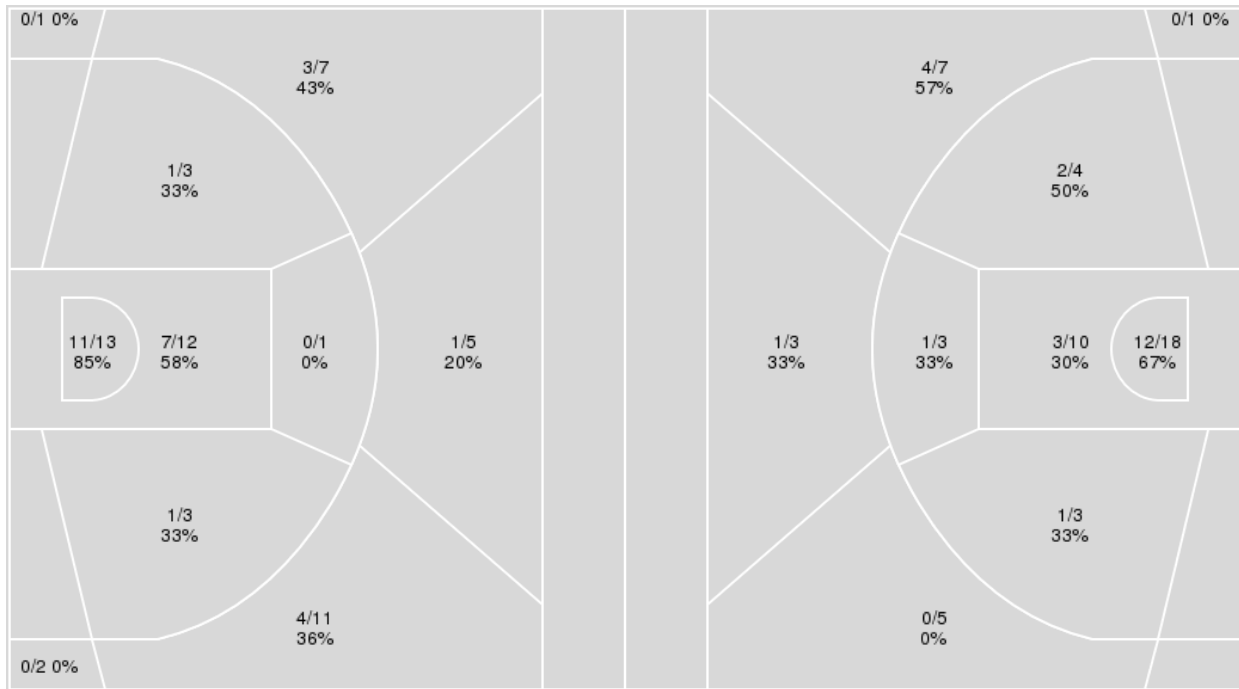

LSU at Texas

01/25/20 Frank Erwin Center, Austin, TX
2019-20 Men's Basketball

Officials: John Higgins, Rick Crawford, Kelly Self

{ Players => 0, 1, 2, 3, 4, 5, 13, 14, 20, 22, 30, 33, 50; } FG Types => All; Results => All;

{ Players => 0, 1, 2, 3, 4, 5, 10, 11, 12, 14, 15, 20, 21, 24; } FG Types => All; Results => All;

Texas

LSU

Texas	M/A	%
Field Goals	28/58	48
2 Points	20/32	62
3 Points	8/26	31
Free Throws	3/6	50

LSU	M/A	%
Field Goals	24/54	44
2 Points	19/38	50
3 Points	5/16	31
Free Throws	16/20	80