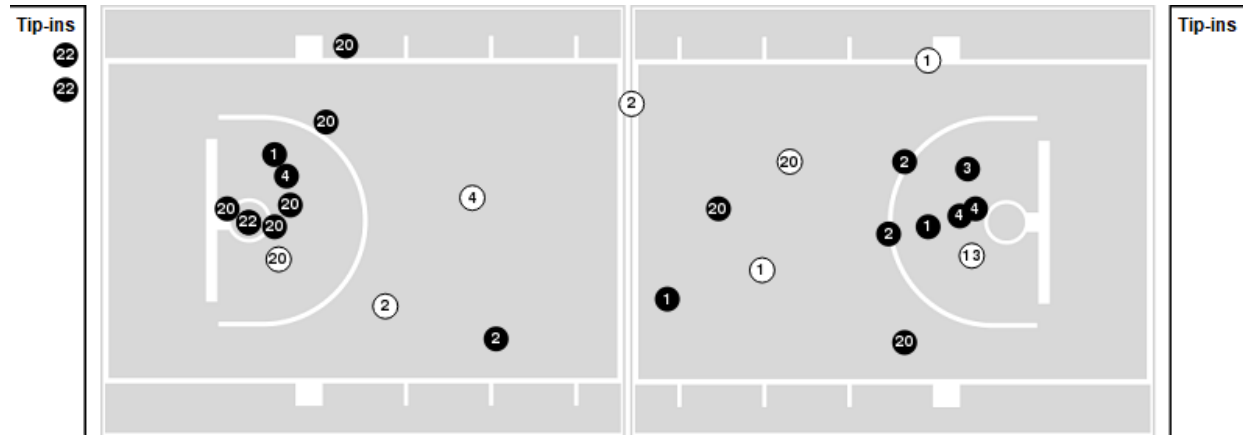

Blow Up Chart

● Made   ○ Missed   N - Player Number

Texas	M/A	%
Field Goals	28/58	48
2 Points	20/32	62
3 Points	8/26	31
Free Throws	3/6	50

Texas	M/A	%
Points in the Paint	36 (18 / 25)	72
Fast Break Points	8 (4/6)	67
Second Chance Points	15 (7/10)	70
Effective FG%	55