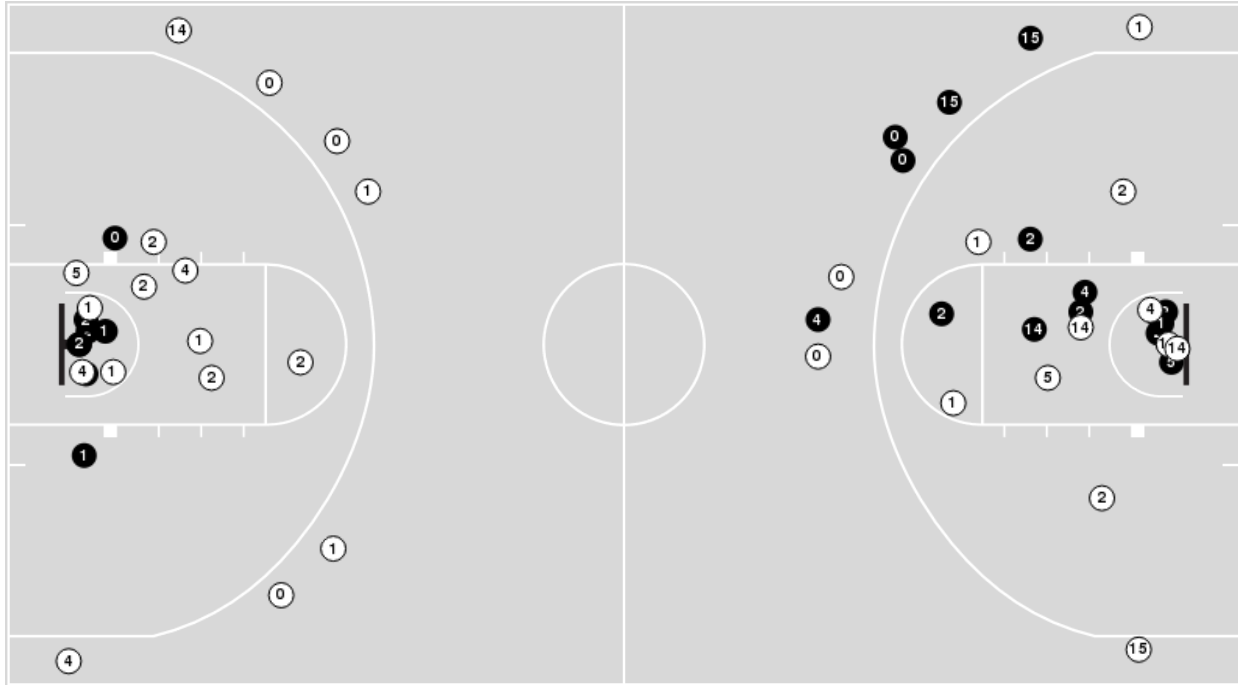

LSU at Texas

Players => 0, 1, 2, 3, 4, 5, 10, 11, 12, 14, 15, 20, 21, 24FG Types=>AllResults=>All

LSU

All Field Goals