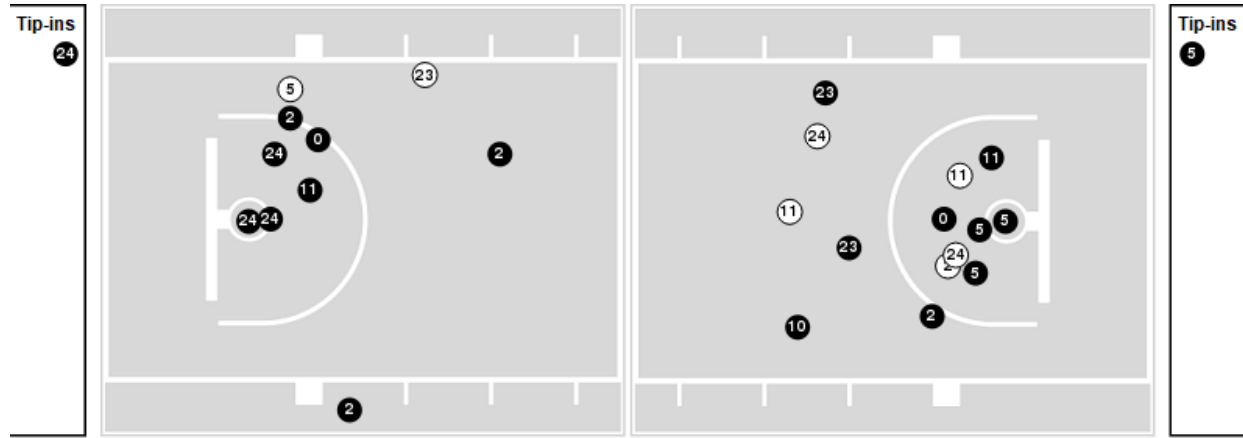

Blow Up Chart

● Made ○ Missed N - Player Number

Florida	M/A	%
Field Goals	31/61	51
2 Points	20/31	65
3 Points	11/30	37
Free Throws	9/11	82

Florida	M/A	%
Points in the Paint	32 (16 / 23)	70
Fast Break Points	22 (8/8)	100
Second Chance Points	10 (5/7)	71
Effective FG%	60