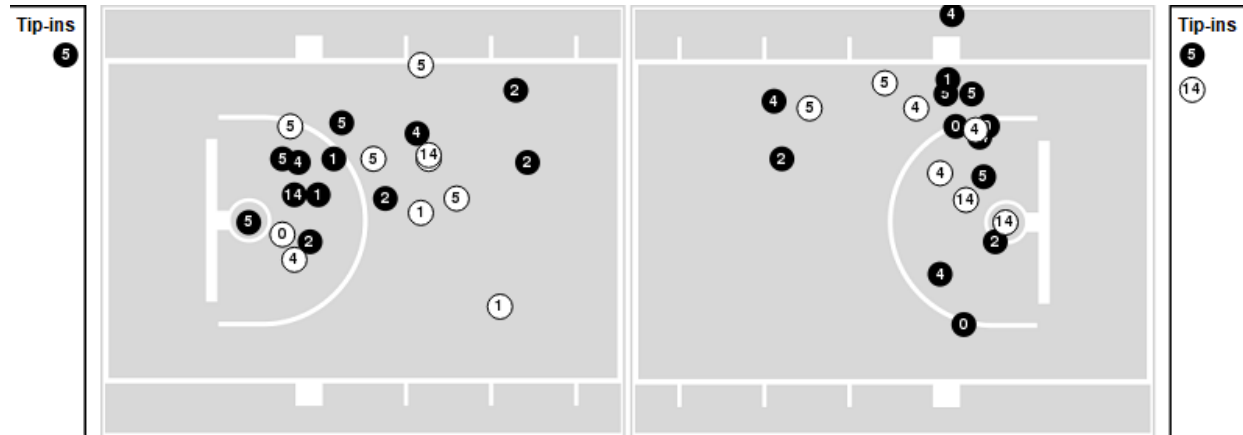

Blow Up Chart

● Made ○ Missed N - Player Number

LSU	M/A	%
Field Goals	29/61	48
2 Points	27/47	57
3 Points	2/14	14
Free Throws	24/31	77

LSU	M/A	%
Points in the Paint	50 (25 / 42)	60
Fast Break Points	12 (10/10)	100
Second Chance Points	11 (6/13)	46
Effective FG%	49