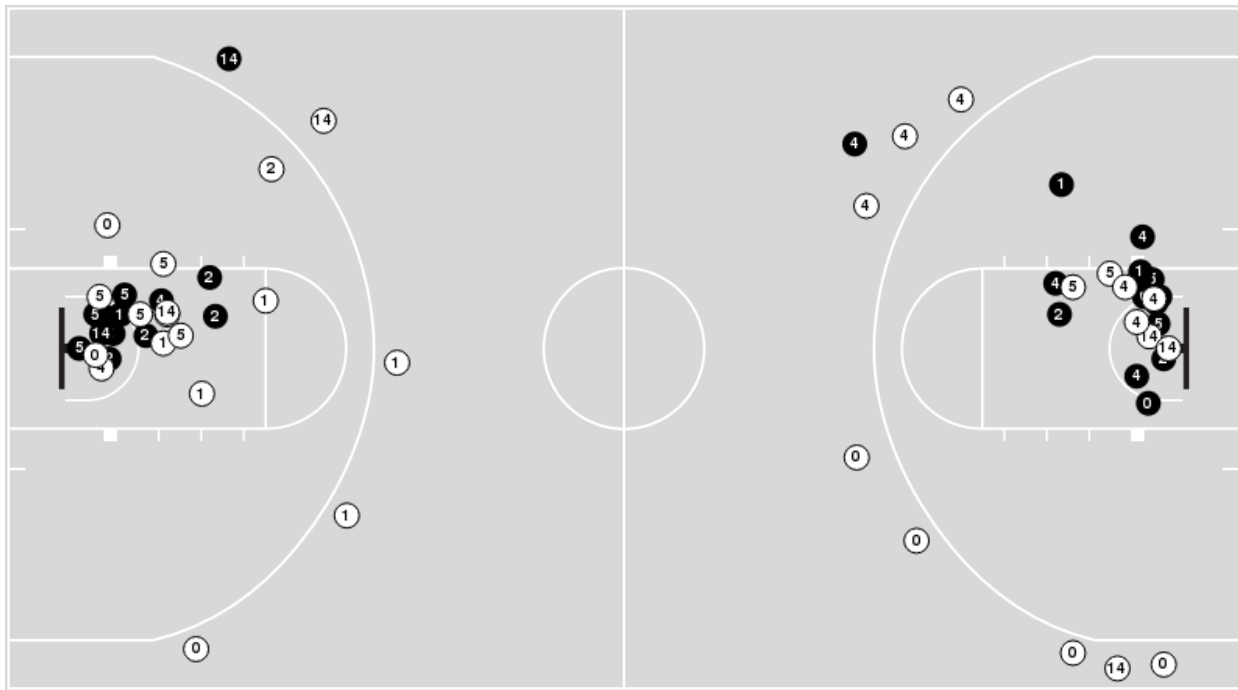

Florida at LSU

01/22/20 Maravich Assembly Center, Baton Rouge, LA
2019-20 Men's Basketball

Officials: Joe Lindsay, Pat Adams, Mike Nance

Players => 0, 1, 2, 3, 4, 5, 10, 11, 12, 14, 15, 20, 21, 24FG Types=>AllResults=>All

LSU

All Field Goals