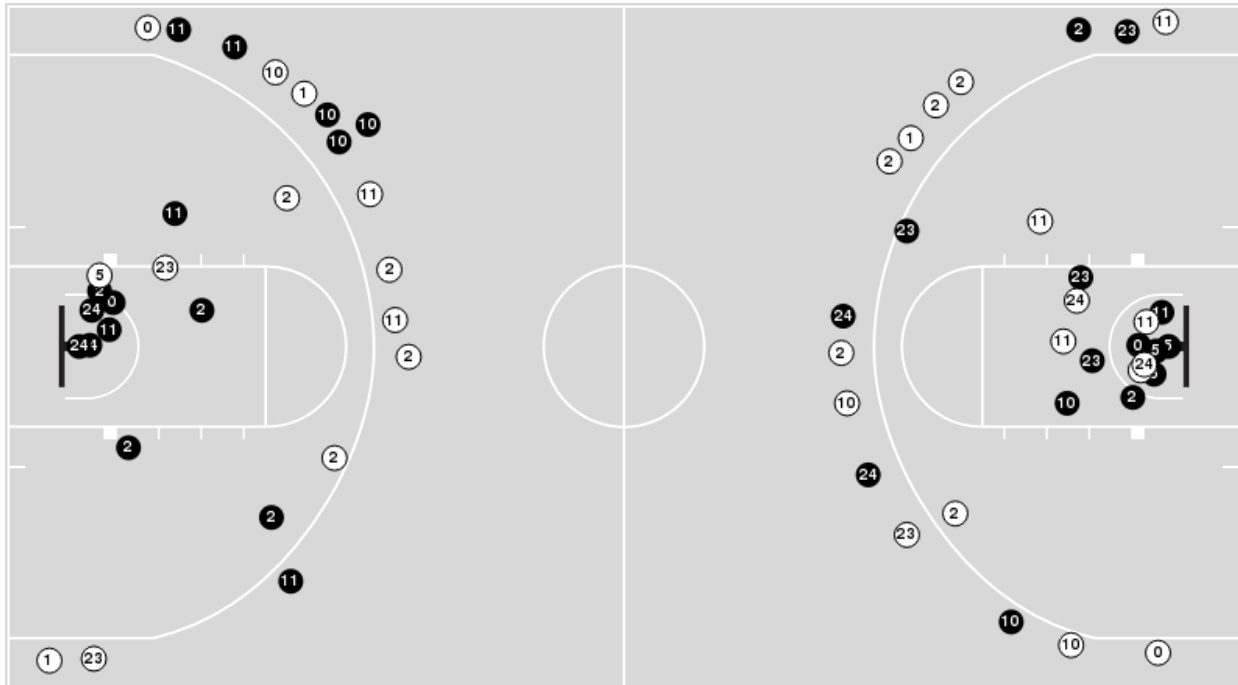

Players => 0, 1, 2, 3, 4, 5, 10, 11, 12, 21, 22, 23, 24, 33, 34 FG Types=>All Results=>All

Florida

All Field Goals