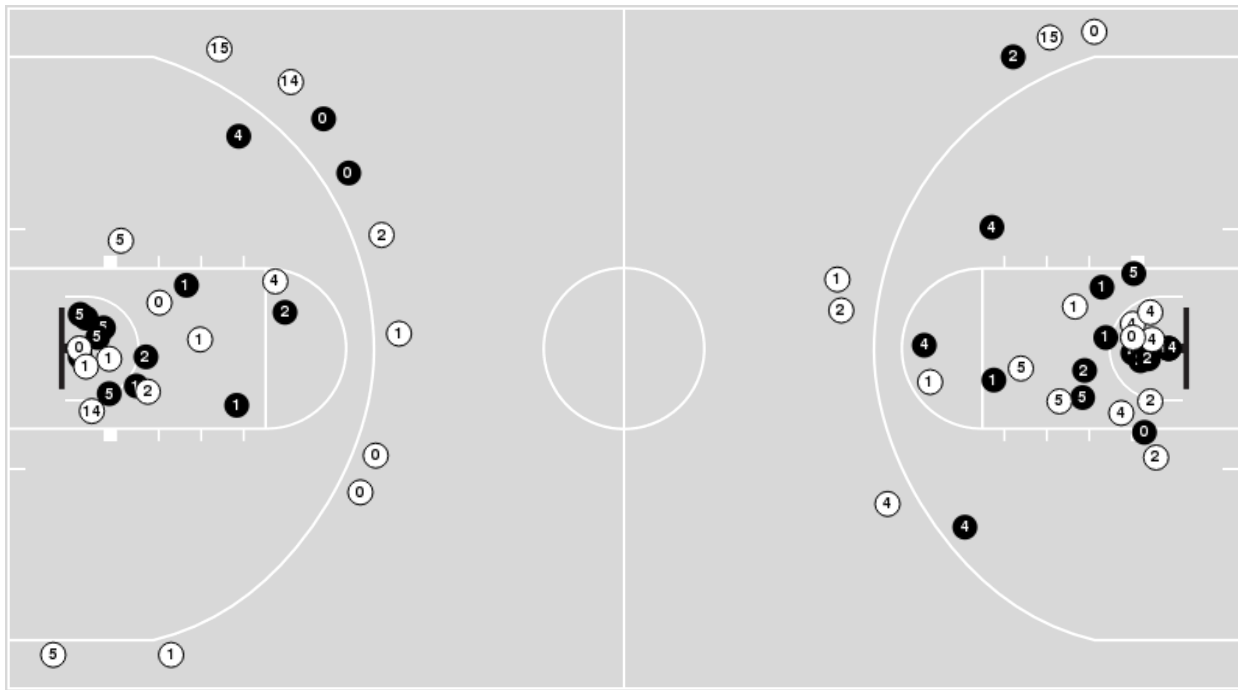

Alabama at LSU

01/30/20 Maravich Assembly Center, Baton Rouge, LA
2019-20 Men's Basketball

Officials: Pat Adams, Terry Oglesby, Bart Lenox

Players => 0, 1, 2, 3, 4, 5, 10, 11, 12, 14, 15, 20, 21, 24FG Types=>AllResults=>All

LSU

All Field Goals