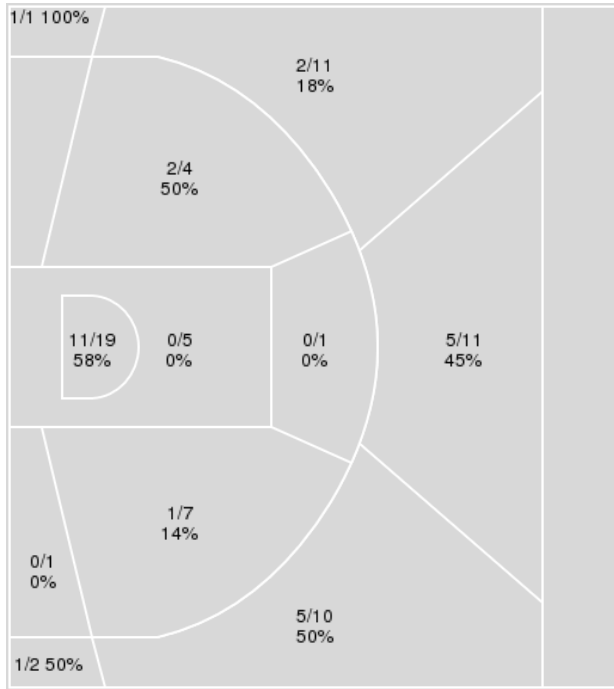

LSU at Texas A&M

01/15/20 Reed Arena, College Station
2019-20 Men's Basketball

Officials: Don Daily, Ron Groover, Bart Lenox

{ Players => 0, 1, 2, 3, 5, 10, 11, 12, 13, 15, 20, 21, 31, 32, 35; } FG
Types => All; Results => All;

{ Players => 0, 1, 2, 3, 4, 5, 10, 11, 12, 14, 15, 20, 21, 24; } FG Types
=> All; Results => All;

Texas A&M

LSU

Texas A&M	M/A	%
Field Goals	28/72	39
2 Points	14/37	38
3 Points	14/35	40
Free Throws	15/23	65

LSU	M/A	%
Field Goals	29/60	48
2 Points	15/22	68
3 Points	14/38	37
Free Throws	17/20	85