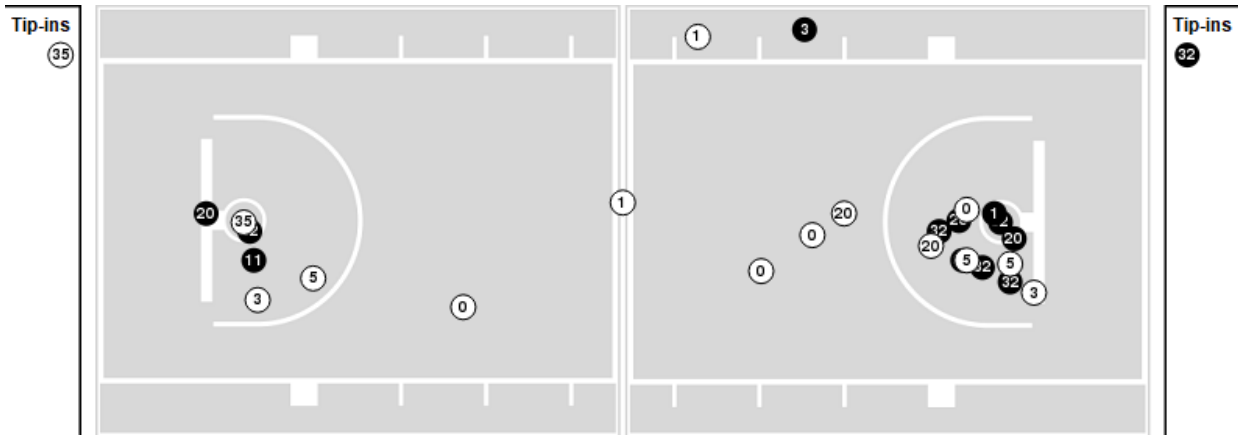

Officials: Don Daily, Ron Groover, Bart Lenox

Players => 0, 1, 2, 3, 5, 10, 11, 12, 13, 15, 20, 21, 31, 32, 35FG Types=>AllResults=>All

**Texas A&M**

**All Field Goals**

**Blow Up Chart**

● Made ○ Missed N - Player Number