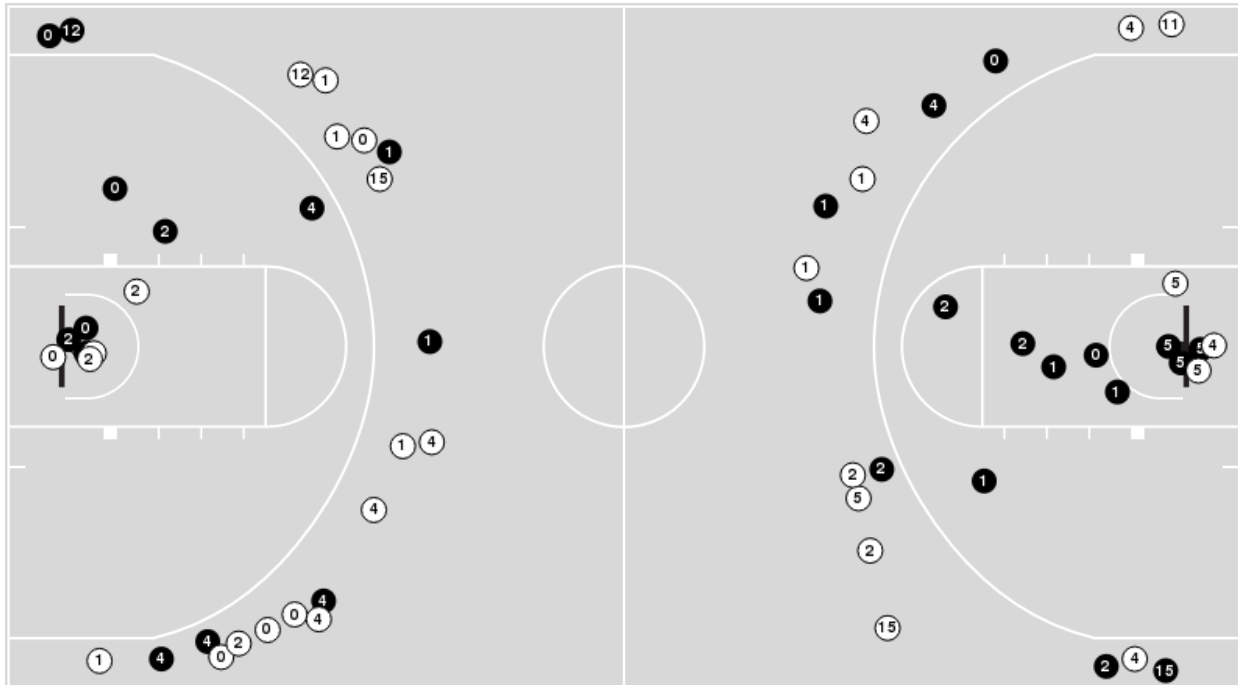

Players => 0, 1, 2, 3, 4, 5, 10, 11, 12, 14, 15, 20, 21, 24FG Types=>AllResults=>All

LSU

All Field Goals