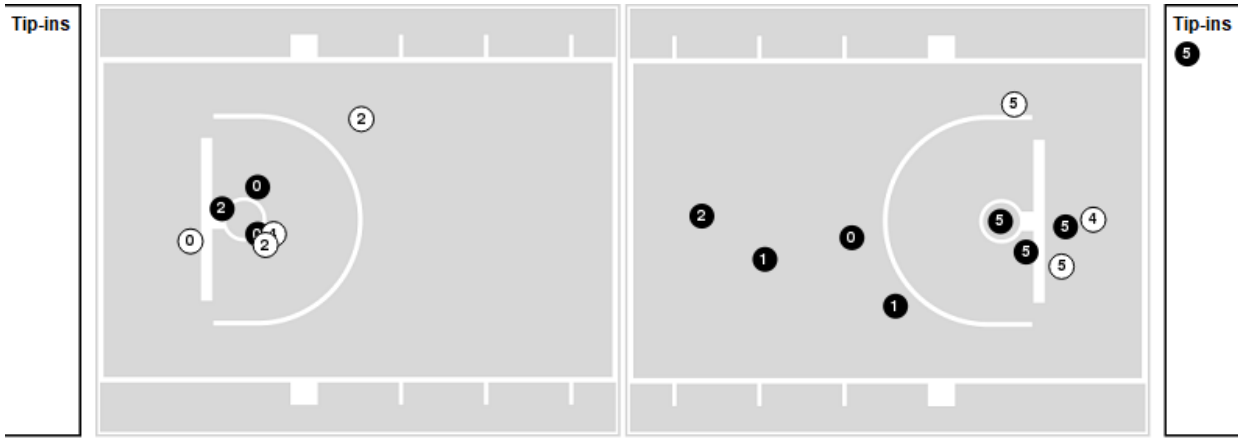

Blow Up Chart

● Made ○ Missed N - Player Number

LSU	M/A	%
Field Goals	29/60	48
2 Points	15/22	68
3 Points	14/38	37
Free Throws	17/20	85

LSU	M/A	%
Points in the Paint	20 (10 / 17)	59
Fast Break Points	5 (5/6)	83
Second Chance Points	25 (13/18)	72
Effective FG%	60