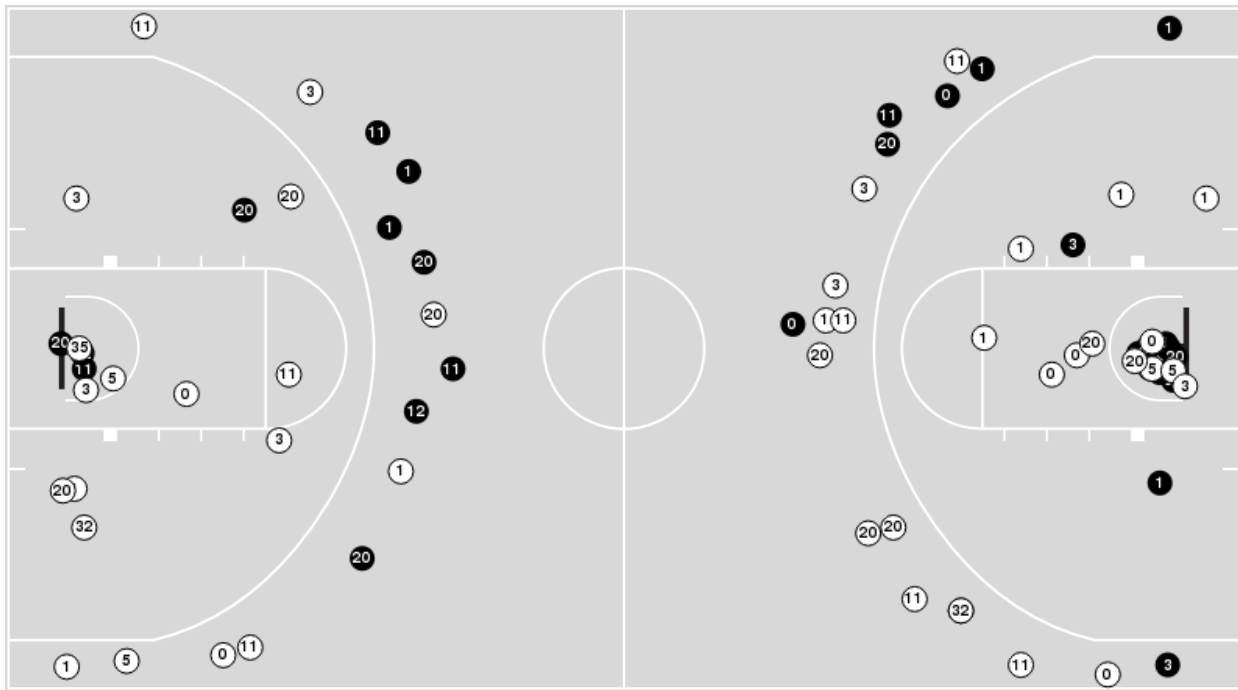

LSU at Texas A&M

01/15/20 Reed Arena, College Station
2019-20 Men's Basketball

Officials: Don Daily, Ron Groover, Bart Lenox

Players => 0, 1, 2, 3, 5, 10, 11, 12, 13, 15, 20, 21, 31, 32, 35FG Types=>AllResults=>All

Texas A&M

All Field Goals