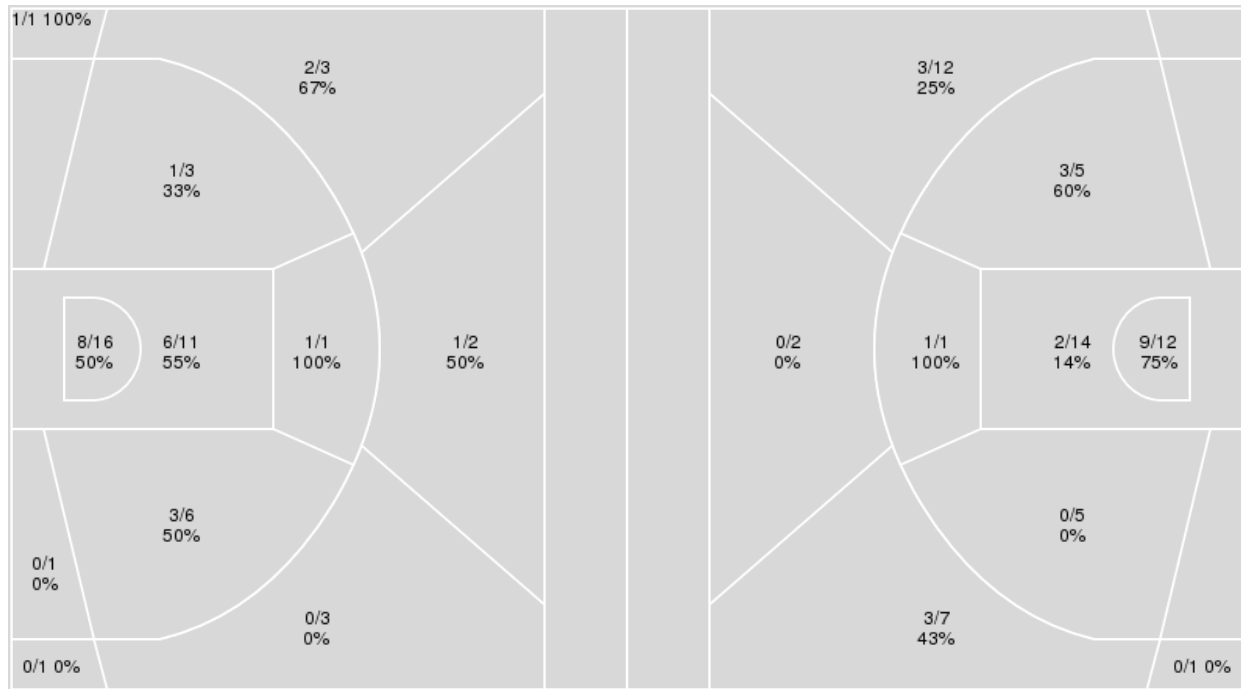

Ole Miss at LSU

02/01/20 Maravich Assembly Center, Baton Rouge, LA
2019-20 Men's Basketball

Game Time: 5:00 PM
Game Duration: 2:14
Attendance: 11,112

Officials: Todd Austin, Rob Rorke, Wil Howard

{ Players => 0, 1, 2, 3, 4, 5, 10, 11, 12, 14, 15, 20, 21, 24; } FG Types => All; Results => All;

{ Players => 0, 1, 2, 3, 4, 5, 10, 11, 12, 13, 14, 15, 23, 24, 33, 34; } FG Types => All; Results => All;

LSU

Ole Miss

LSU	M/A	%
Field Goals	23/48	48
2 Points	19/38	50
3 Points	4/10	40
Free Throws	23/34	68

Ole Miss	M/A	%
Field Goals	21/59	36
2 Points	15/37	41
3 Points	6/22	27
Free Throws	15/19	79