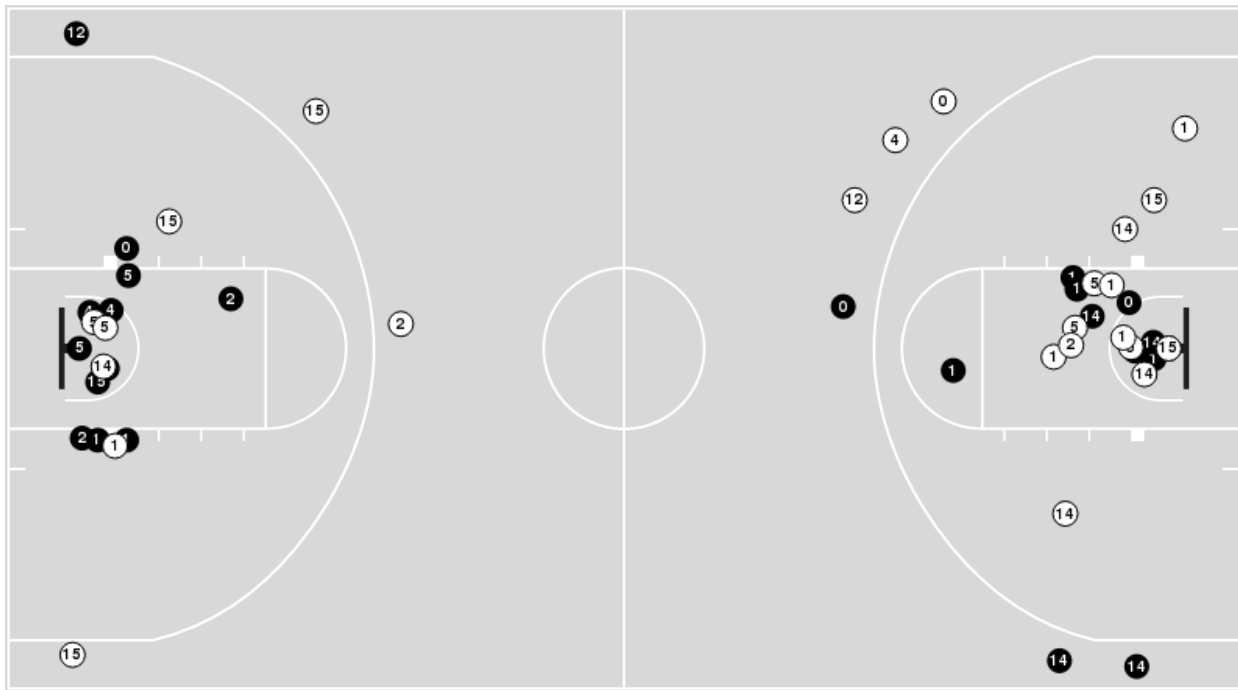

Ole Miss at LSU

02/01/20 Maravich Assembly Center, Baton Rouge, LA
2019-20 Men's Basketball

Game Time: 5:00 PM
Game Duration: 2:14
Attendance: 11,112

Officials: Todd Austin, Rob Rorke, Wil Howard

Players => 0, 1, 2, 3, 4, 5, 10, 11, 12, 14, 15, 20, 21, 24FG Types=>AllResults=>All

LSU

All Field Goals