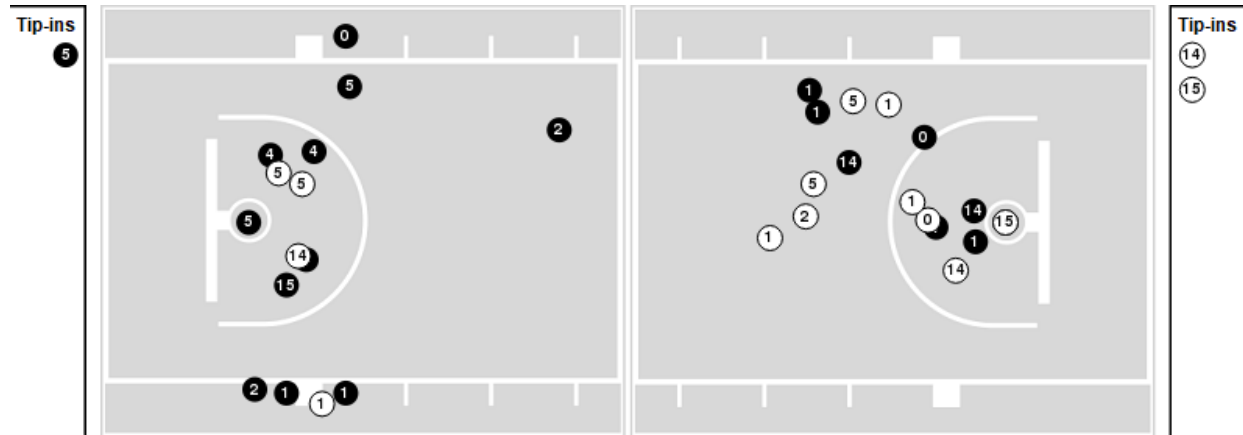

Blow Up Chart

● Made   ○ Missed   N - Player Number

LSU	M/A	%
Field Goals	23/48	48
2 Points	19/38	50
3 Points	4/10	40
Free Throws	23/34	68

LSU	M/A	%
Points in the Paint	28 (14 / 27)	52
Fast Break Points	9 (8/10)	80
Second Chance Points	4 (2/8)	25
Effective FG%	52