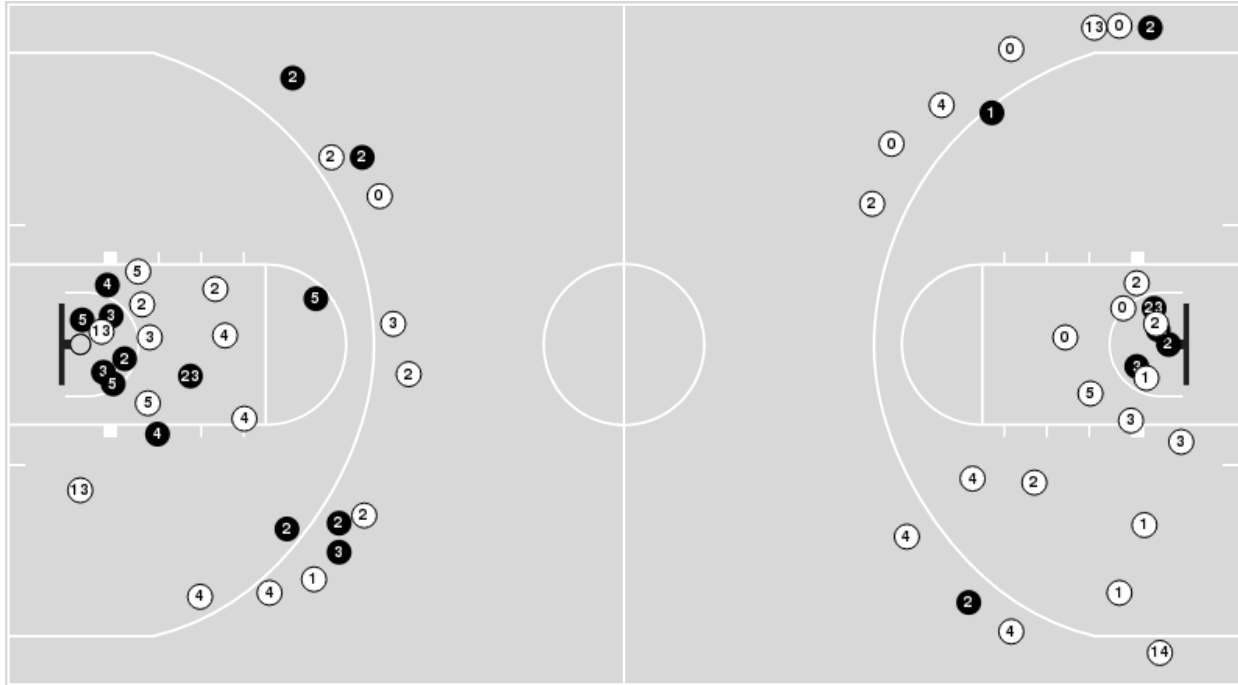

Players => 0, 1, 2, 3, 4, 5, 10, 11, 12, 13, 14, 15, 23, 24, 33, 34 FG Types=>All Results=>All

Ole Miss

All Field Goals