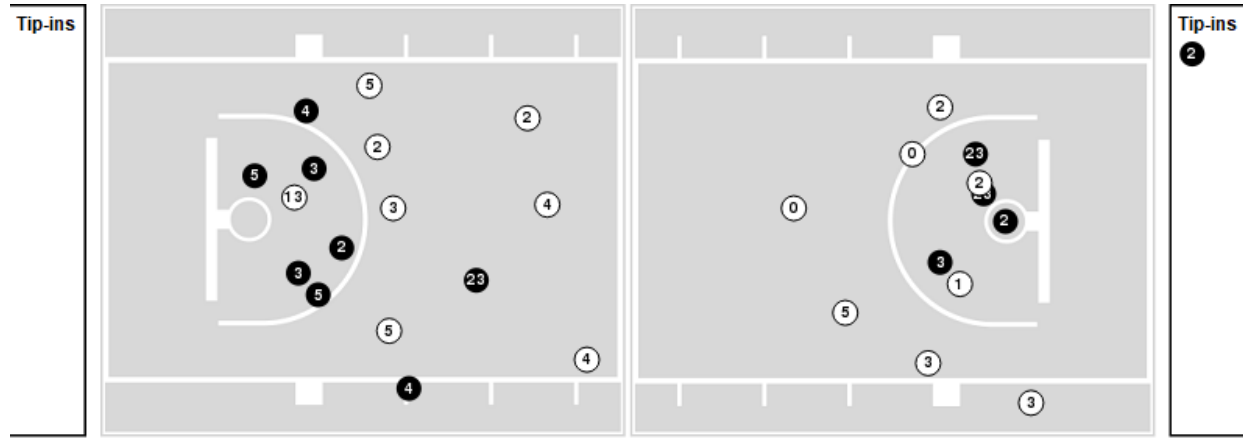

Blow Up Chart

● Made ○ Missed N - Player Number

Ole Miss	M/A	%
Field Goals	21/59	36
2 Points	15/37	41
3 Points	6/22	27
Free Throws	15/19	79

Ole Miss	M/A	%
Points in the Paint	22 (11 / 26)	42
Fast Break Points	4 (4/4)	100
Second Chance Points	13 (7/9)	78
Effective FG%	41