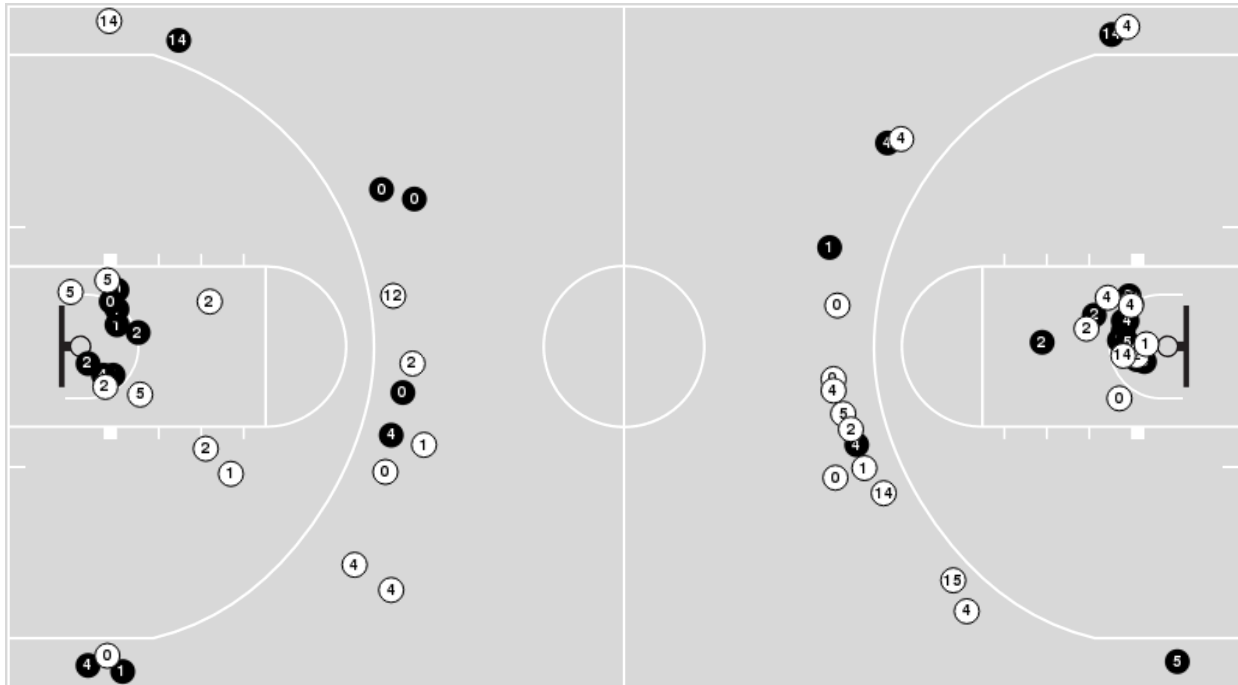

LSU at Auburn

02/08/20 Auburn Arena, Auburn
2019-20 Men's Basketball

Game Time: 5:00 PM
Game Duration: 2:19
Attendance: 9,121

Officials: Don Daily, Lee Cassell, Robert Felder

Players => 0, 1, 2, 3, 4, 5, 10, 11, 12, 14, 15, 20, 21, 24FG Types=>AllResults=>All

LSU

All Field Goals