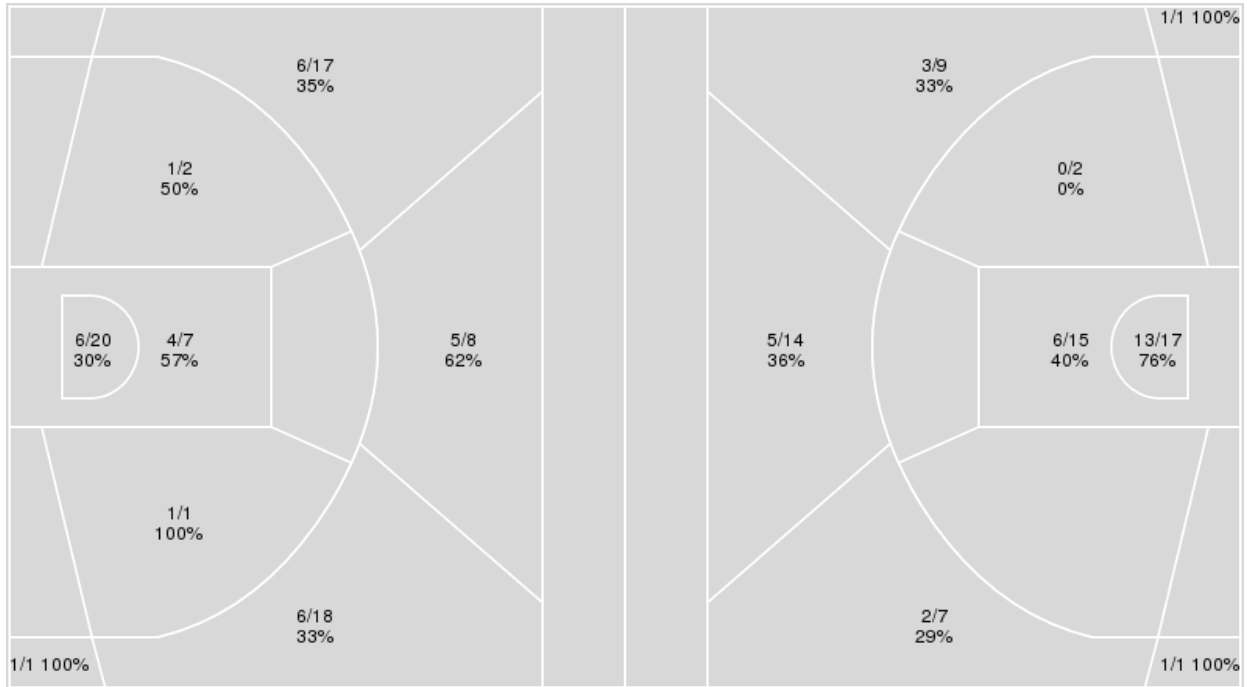

LSU at Auburn

02/08/20 Auburn Arena, Auburn
2019-20 Men's Basketball

Game Time: 5:00 PM
Game Duration: 2:19
Attendance: 9,121

Officials: Don Daily, Lee Cassell, Robert Felder

{ Players => 00, 0, 1, 2, 3, 4, 5, 10, 12, 13, 14, 20, 21, 22, 23, 24, 33, 35, 50, 54; } FG Types => All; Results => All;

{ Players => 0, 1, 2, 3, 4, 5, 10, 11, 12, 14, 15, 20, 21, 24; } FG Types => All; Results => All;

Auburn

LSU

Auburn	M/A	%
Field Goals	30/74	41
2 Points	12/30	40
3 Points	18/44	41
Free Throws	13/20	65

LSU	M/A	%
Field Goals	31/66	47
2 Points	19/34	56
3 Points	12/32	38
Free Throws	16/20	80