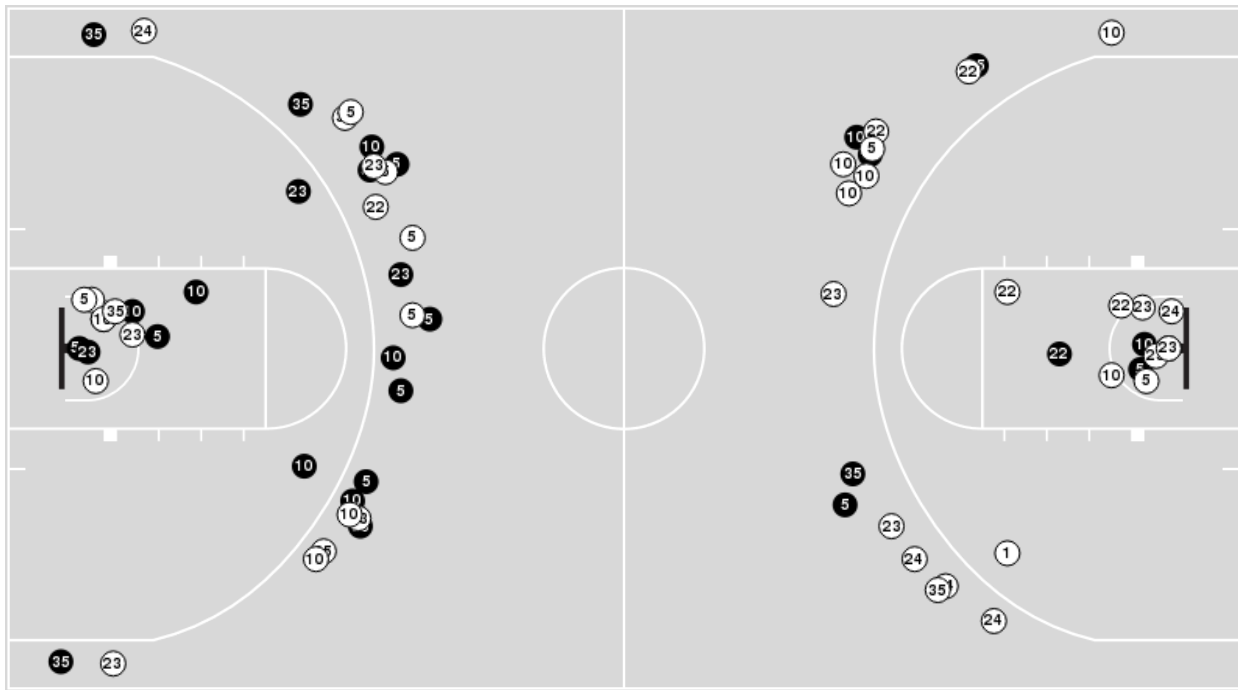

LSU at Auburn

02/08/20 Auburn Arena, Auburn
2019-20 Men's Basketball

Game Time: 5:00 PM
Game Duration: 2:19
Attendance: 9,121

Officials: Don Daily, Lee Cassell, Robert Felder

Players => 00, 0, 1, 2, 3, 4, 5, 10, 12, 13, 14, 20, 21, 22, 23, 24, 33, 35, 50, 54FG Types=>AllResults=>All

Auburn

All Field Goals