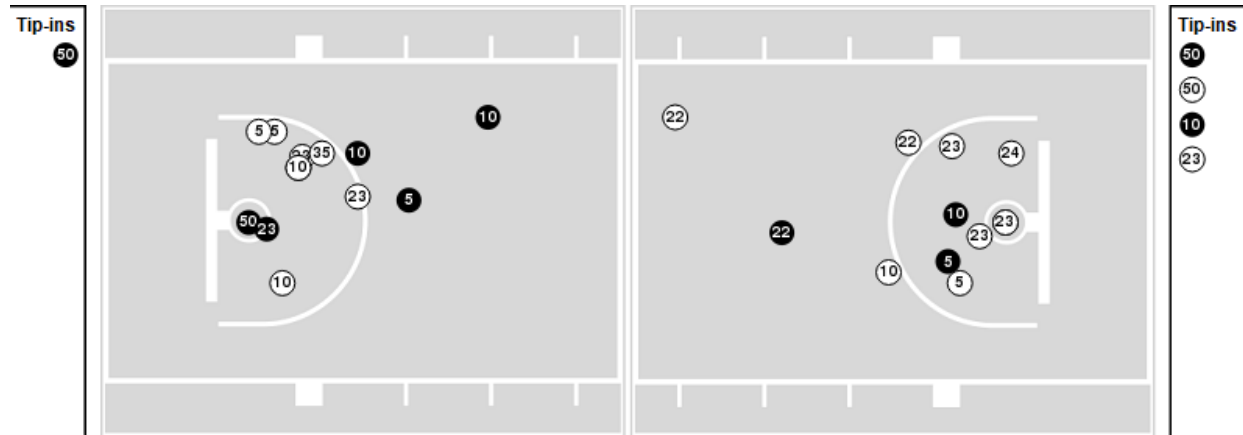

Blow Up Chart

● Made ○ Missed N - Player Number

Auburn	M/A	%
Field Goals	30/74	41
2 Points	12/30	40
3 Points	18/44	41
Free Throws	13/20	65

Auburn	M/A	%
Points in the Paint	20 (10 / 27)	37
Fast Break Points	19 (8/9)	89
Second Chance Points	10 (7/18)	39
Effective FG%	53