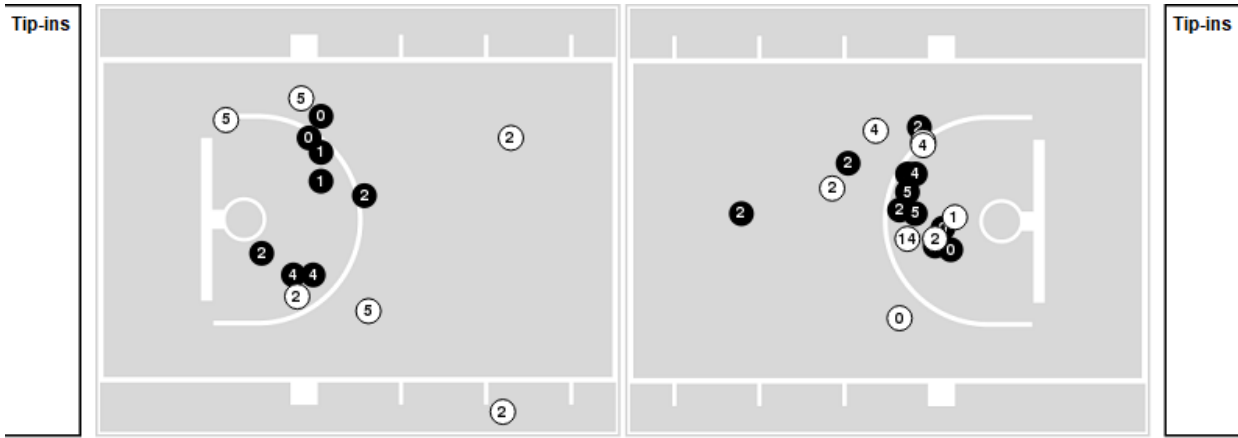

Blow Up Chart

● Made   ○ Missed   N - Player Number

LSU	M/A	%
Field Goals	31/66	47
2 Points	19/34	56
3 Points	12/32	38
Free Throws	16/20	80

LSU	M/A	%
Points in the Paint	38 (19 / 32)	59
Fast Break Points	13 (8/9)	89
Second Chance Points	10 (5/7)	71
Effective FG%	56