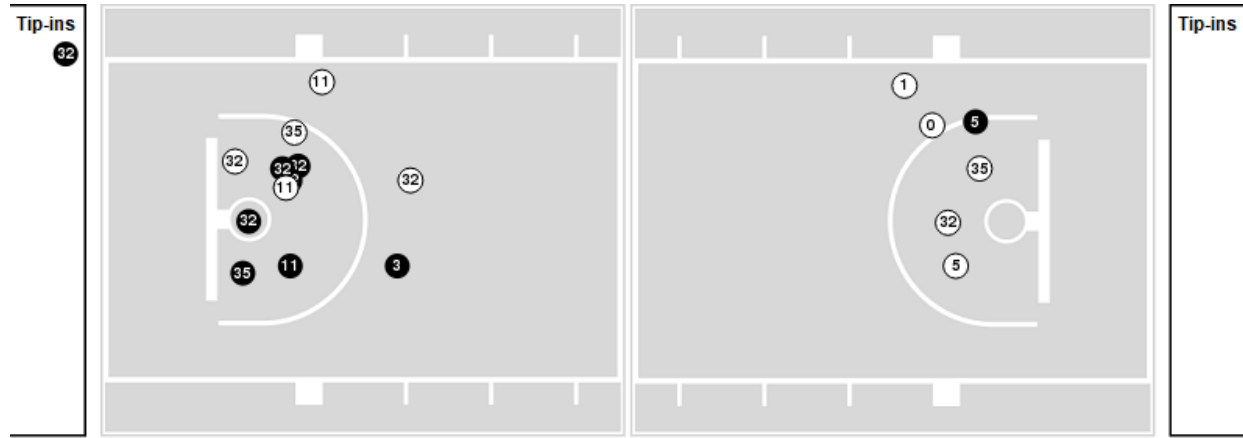

Blow Up Chart

● Made ○ Missed N - Player Number

Texas A&M	M/A	%
Field Goals	20/49	41
2 Points	11/26	42
3 Points	9/23	39
Free Throws	1/9	11

Texas A&M	M/A	%
Points in the Paint	18 (9 / 19)	47
Fast Break Points	0 (0/0)	0
Second Chance Points	11 (5/8)	63
Effective FG%	50