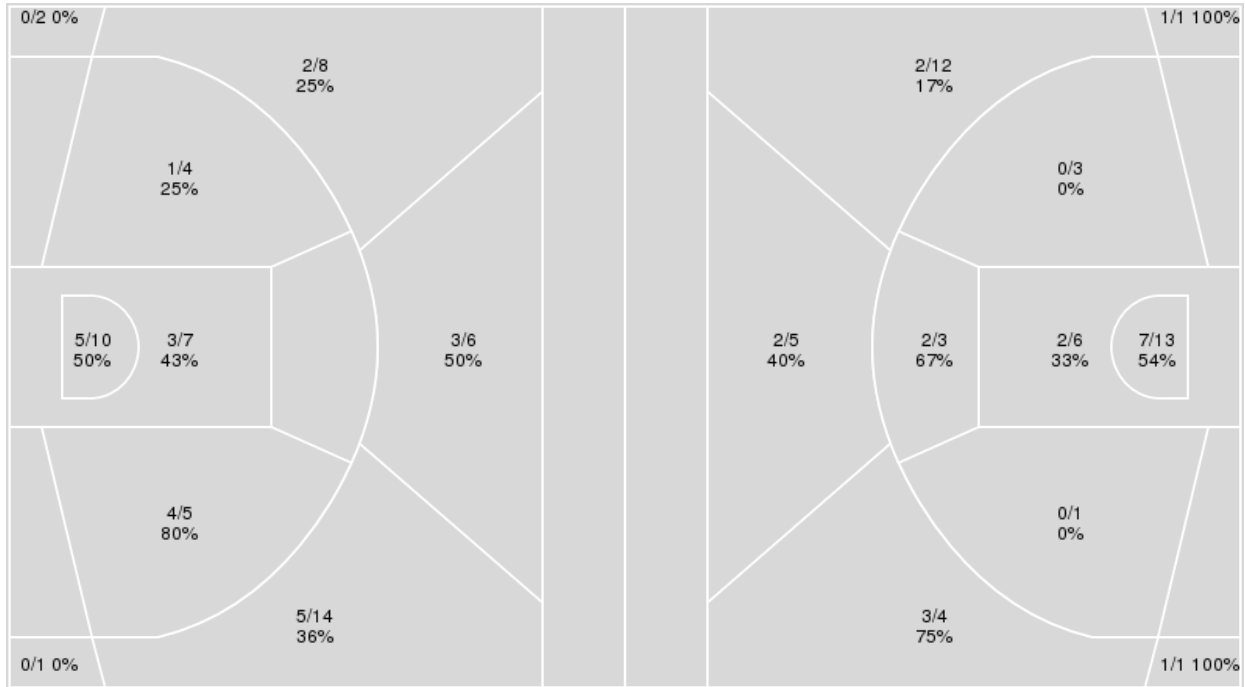

Texas A&M at LSU

02/29/20 Maravich Assembly Center, Baton Rouge
2019-20 Men's Basketball

Game Time: 11:00 AM
Game Duration: 1:56
Attendance: 10,889

Officials: Doug Simons, Jason Baker, Robert Felder

{ Players => 0, 1, 2, 3, 4, 5, 10, 11, 12, 14, 15, 20, 21, 24; } FG Types
=> All; Results => All;

{ Players => 0, 1, 3, 5, 10, 11, 12, 13, 15, 20, 21, 31, 32, 35; } FG
Types => All; Results => All;

LSU

Texas A&M

LSU	M/A	%
Field Goals	23/57	40
2 Points	13/26	50
3 Points	10/31	32
Free Throws	8/12	67

Texas A&M	M/A	%
Field Goals	20/49	41
2 Points	11/26	42
3 Points	9/23	39
Free Throws	1/9	11