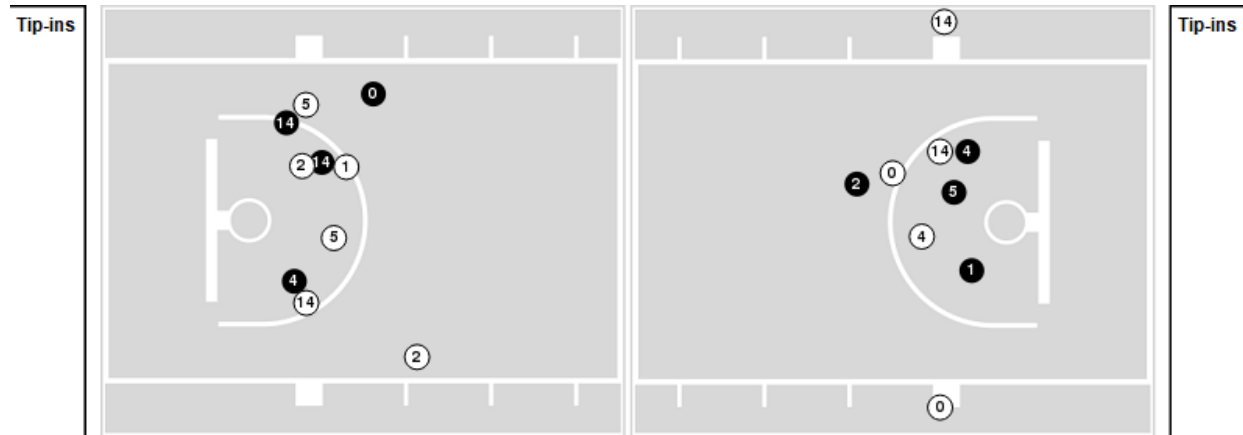

Blow Up Chart

● Made   ○ Missed   N - Player Number

LSU	M/A	%
Field Goals	23/57	40
2 Points	13/26	50
3 Points	10/31	32
Free Throws	8/12	67

LSU	M/A	%
Points in the Paint	16 (8 / 17)	47
Fast Break Points	4 (2/2)	100
Second Chance Points	1 (1/10)	10
Effective FG%	49