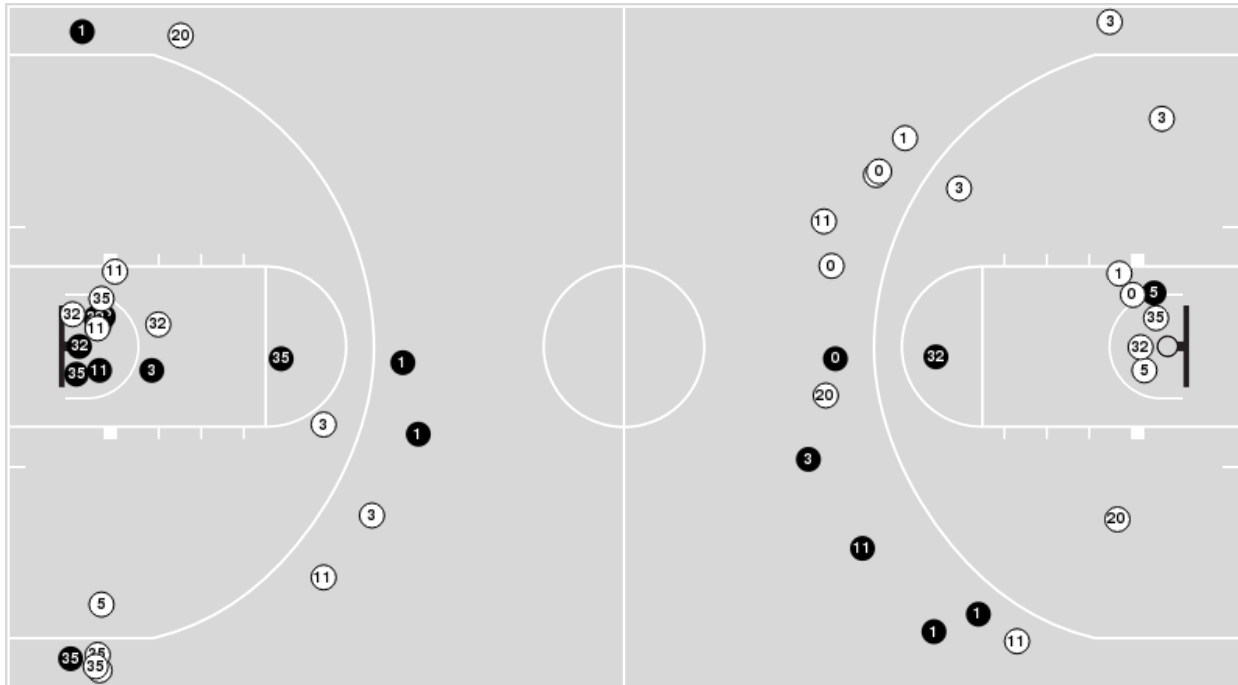

Officials: Doug Simons, Jason Baker, Robert Felder

Players => 0, 1, 3, 5, 10, 11, 12, 13, 15, 20, 21, 31, 32, 35 FG Types=>AllResults=>All

Texas A&M

All Field Goals