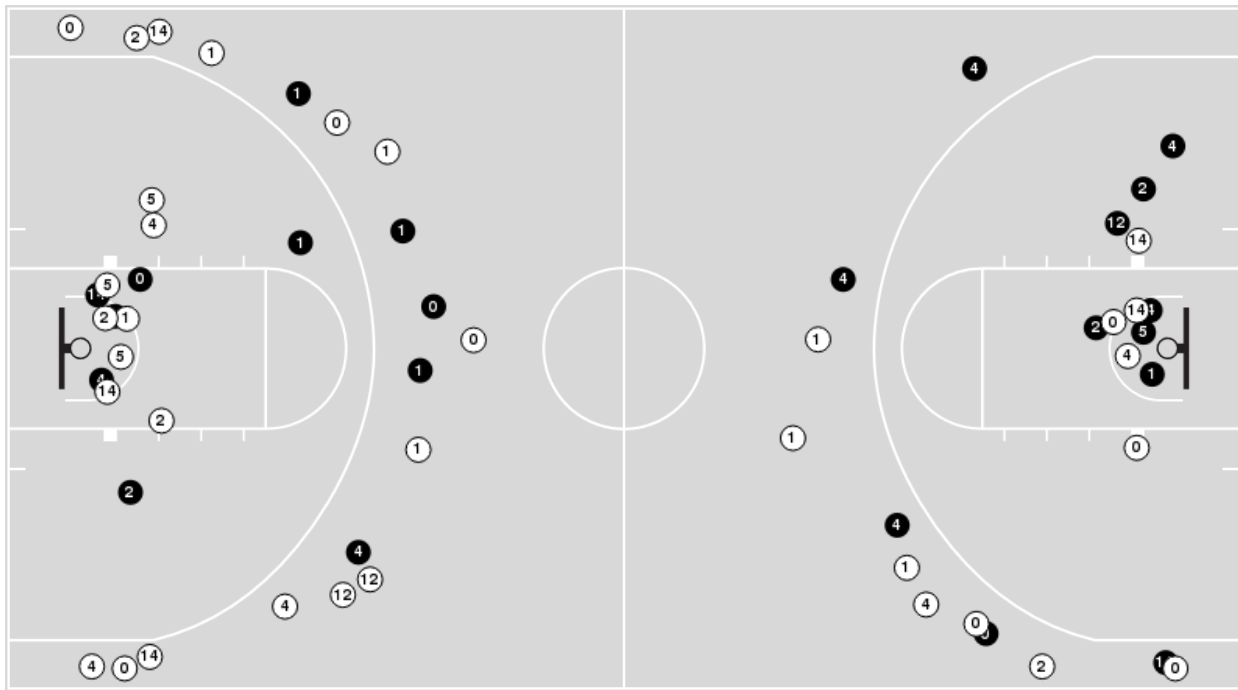

Officials: Doug Simons, Jason Baker, Robert Felder

Players => 0, 1, 2, 3, 4, 5, 10, 11, 12, 14, 15, 20, 21, 24FG Types=>AllResults=>All

LSU

All Field Goals