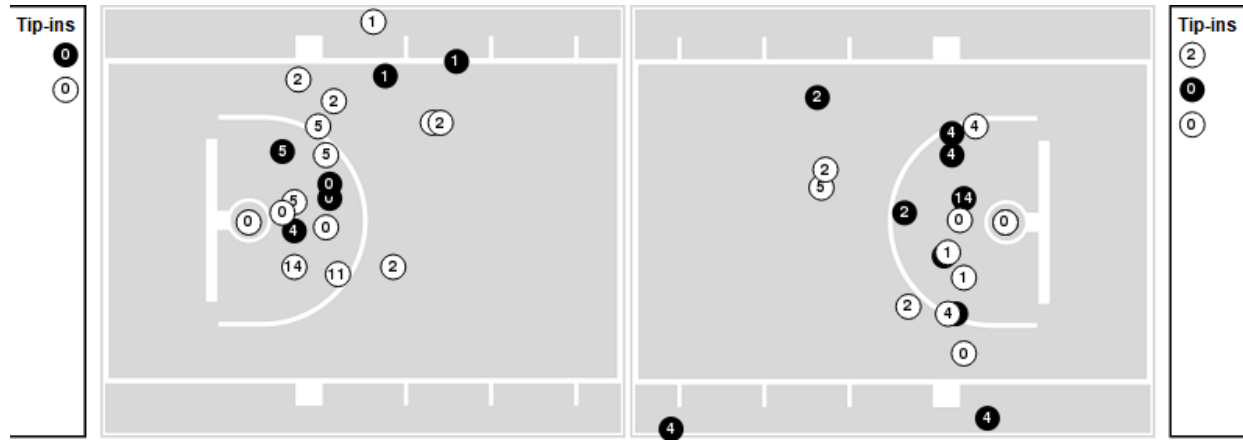

Blow Up Chart

● Made ○ Missed N - Player Number

LSU	M/A	%
Field Goals	26/66	39
2 Points	19/46	41
3 Points	7/20	35
Free Throws	17/24	71

LSU	M/A	%
Points in the Paint	28 (14 / 38)	37
Fast Break Points	3 (2/3)	67
Second Chance Points	26 (15/26)	58
Effective FG%	45