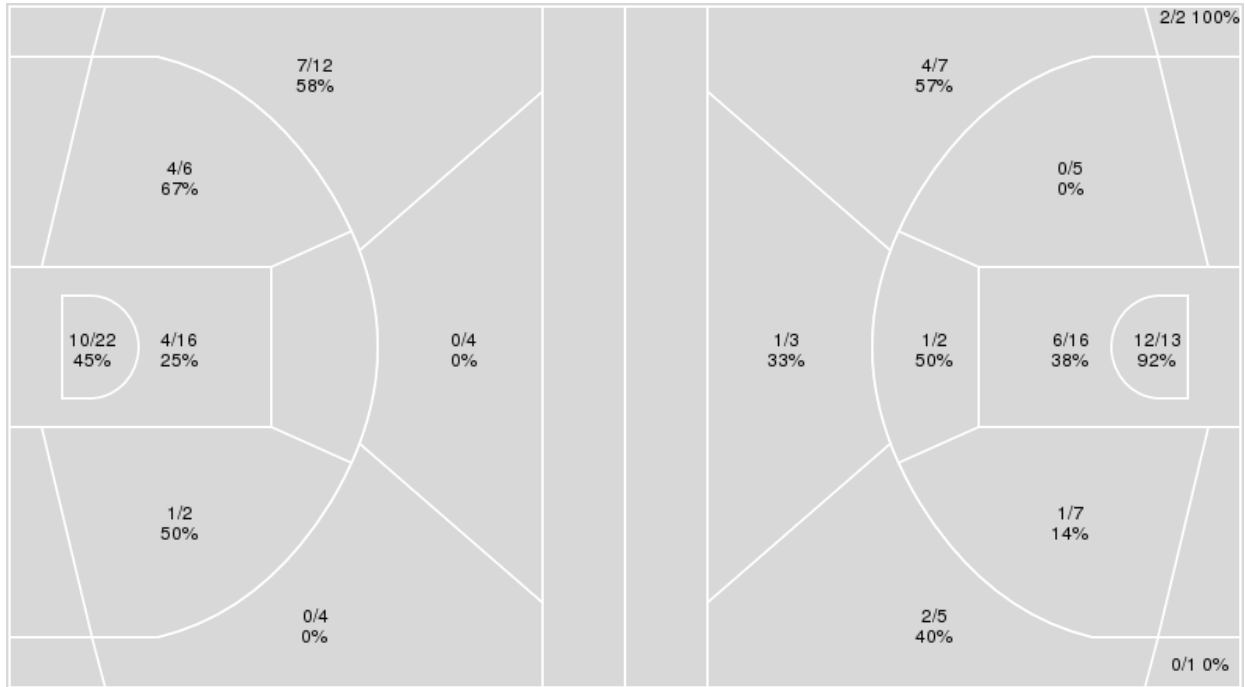

Kentucky at LSU

02/19/20 Maravich Assembly Center, Baton Rouge, LA
2019-20 Men's Basketball

Game Time: 2:00 AM
Game Duration: 2:09
Attendance: 13,260

Officials: Doug Simmons, Jeffrey Anderson, Owen Shortt

{ Players => 0, 1, 2, 3, 4, 5, 10, 11, 12, 14, 15, 20, 21, 24; } FG Types => All; Results => All;

{ Players => 0, 1, 3, 4, 5, 10, 11, 12, 13, 14, 21, 23, 33, 200; } FG Types => All; Results => All;

LSU

Kentucky

LSU	M/A	%
Field Goals	26/66	39
2 Points	19/46	41
3 Points	7/20	35
Free Throws	17/24	71

Kentucky	M/A	%
Field Goals	29/61	48
2 Points	20/43	47
3 Points	9/18	50
Free Throws	12/16	75