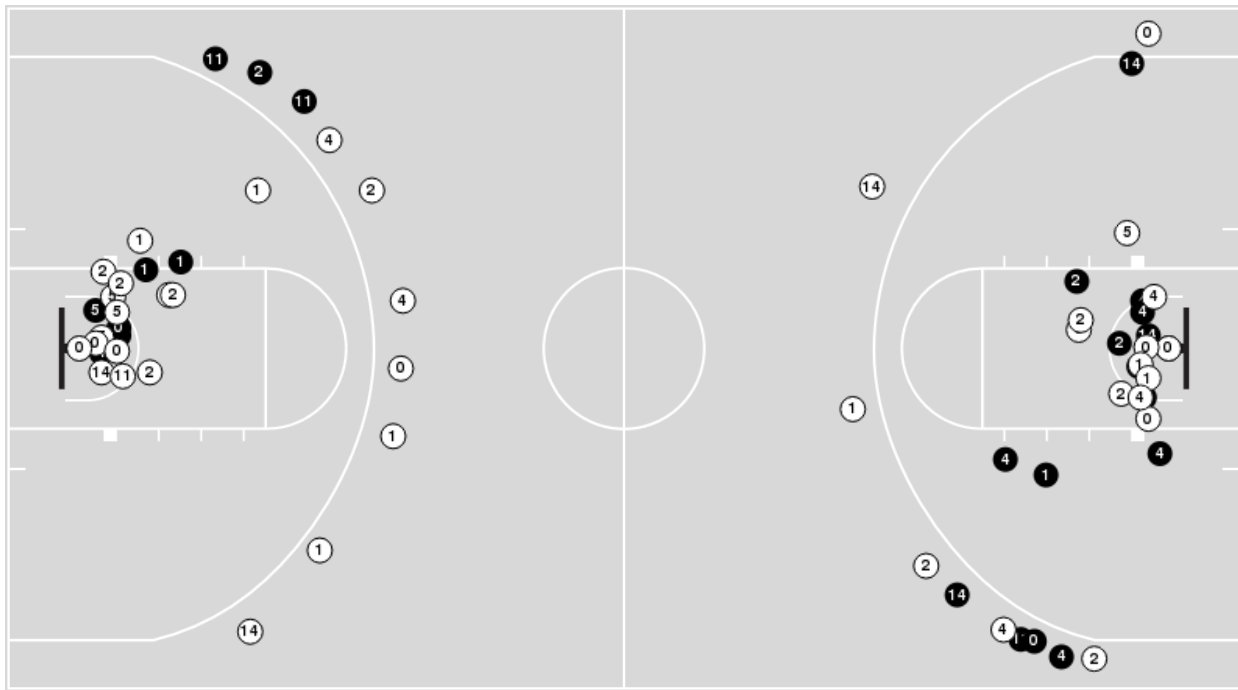

Kentucky at LSU

02/19/20 Maravich Assembly Center, Baton Rouge, LA
2019-20 Men's Basketball

Game Time: 2:00 AM
Game Duration: 2:09
Attendance: 13,260

Officials: Doug Simmons, Jeffrey Anderson, Owen Shortt

Players => 0, 1, 2, 3, 4, 5, 10, 11, 12, 14, 15, 20, 21, 24FG Types=>AllResults=>All

LSU

All Field Goals