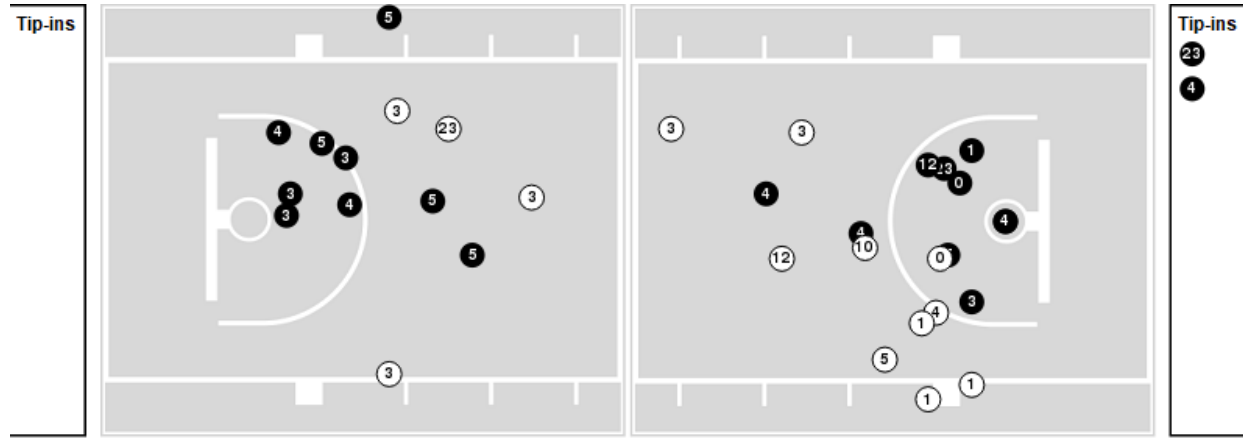

Blow Up Chart

● Made   ○ Missed   N - Player Number

Kentucky	M/A	%
Field Goals	29/61	48
2 Points	20/43	47
3 Points	9/18	50
Free Throws	12/16	75

Kentucky	M/A	%
Points in the Paint	36 (18 / 29)	62
Fast Break Points	9 (5/5)	100
Second Chance Points	12 (5/12)	42
Effective FG%	55