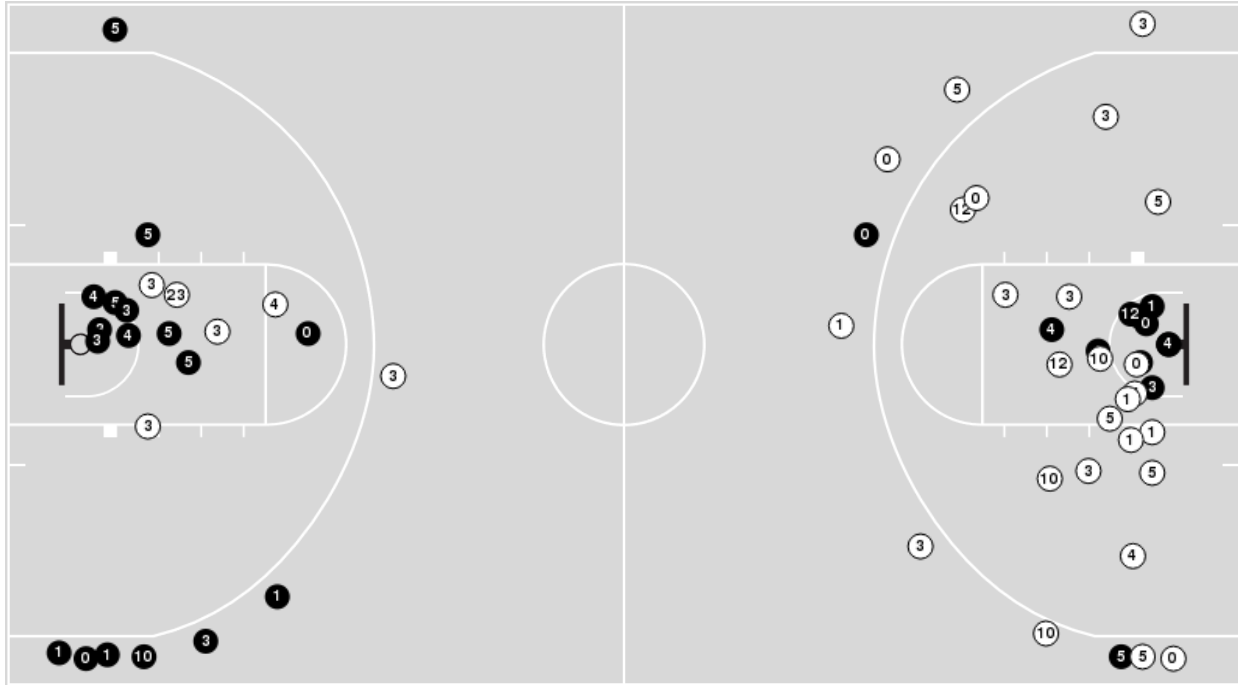

Players => 0, 1, 3, 4, 5, 10, 11, 12, 13, 14, 21, 23, 33, 200FG Types=>AllResults=>All

Kentucky

All Field Goals