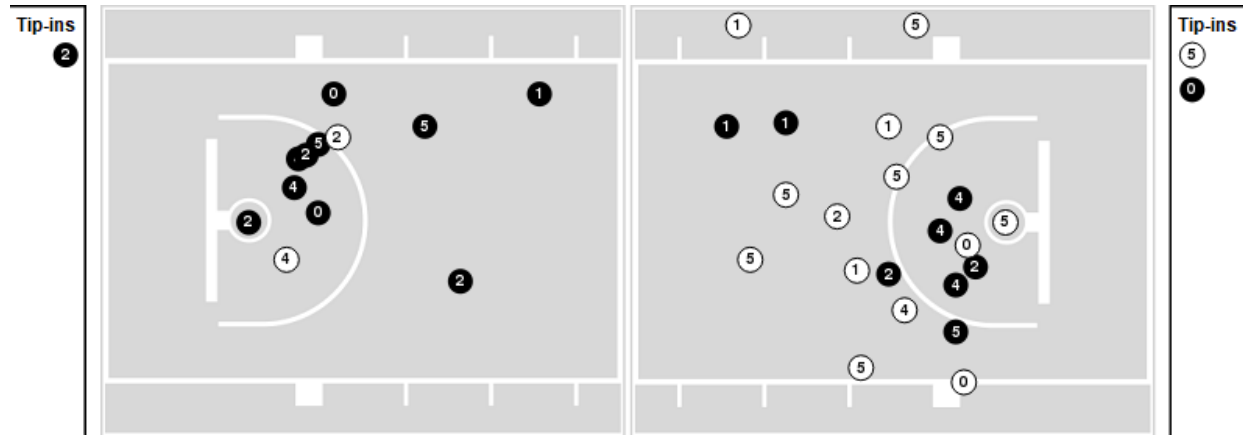

Blow Up Chart

(N) Made   **(○)** Missed   N - Player Number

LSU	M/A	%
Field Goals	25/53	47
2 Points	22/41	54
3 Points	3/12	25
Free Throws	29/34	85

LSU	M/A	%
Points in the Paint	38 (19 / 32)	59
Fast Break Points	7 (4/5)	80
Second Chance Points	13 (8/11)	73
Effective FG%	50