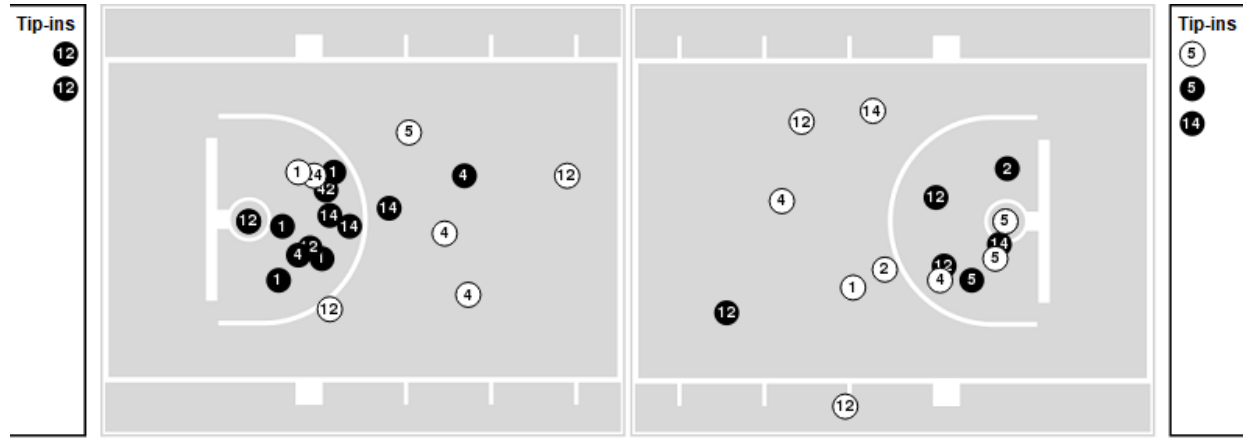

Blow Up Chart

● Made ○ Missed N - Player Number

Missouri	M/A	%
Field Goals	31/60	52
2 Points	22/39	56
3 Points	9/21	43
Free Throws	7/13	54

Missouri	M/A	%
Points in the Paint	42 (21 / 36)	58
Fast Break Points	5 (3/4)	75
Second Chance Points	13 (7/11)	64
Effective FG%	59