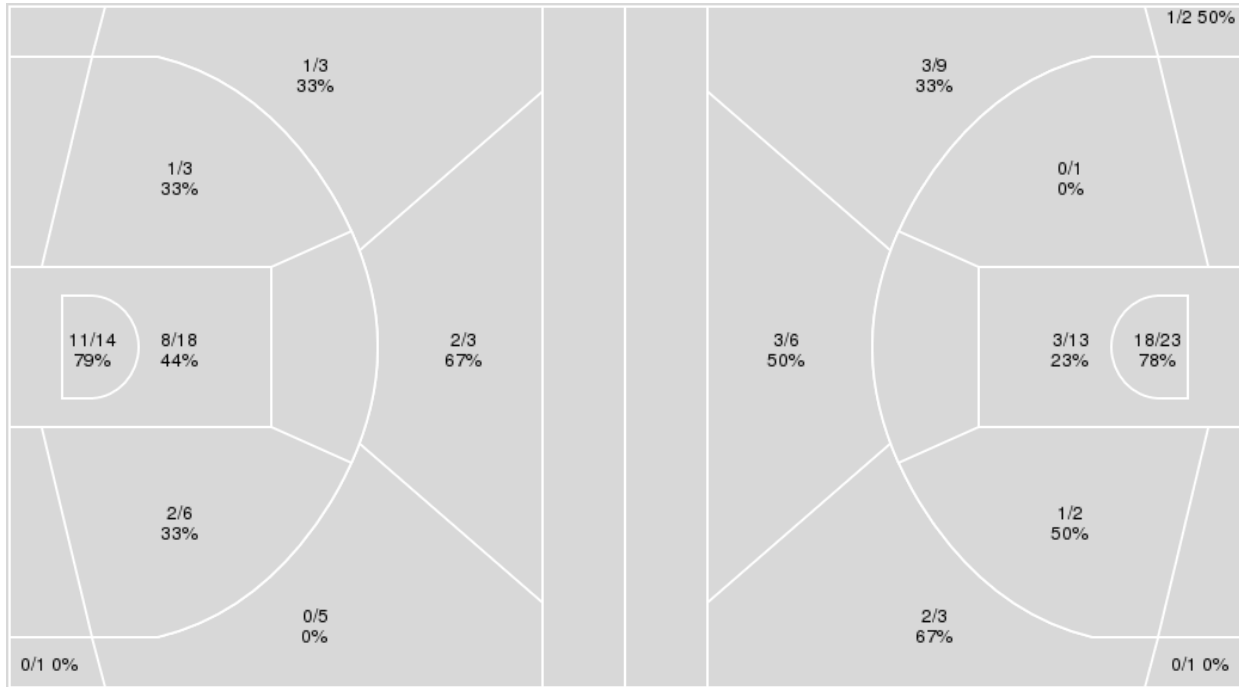

Missouri at LSU

02/12/20 Maravich Assembly Center, Baton Rouge, LA
2019-20 Men's Basketball

Game Time: 2:00 AM
Game Duration: 2:05
Attendance: 10,990

Officials: Todd Austin, Chuck Jones, Jason Baker

{ Players => 0, 1, 2, 3, 4, 5, 10, 11, 12, 14, 15, 20, 21, 24; } FG Types => All; Results => All;

{ Players => 0, 1, 2, 4, 5, 10, 11, 12, 13, 14, 15, 23, 24, 25, 42; } FG Types => All; Results => All;

LSU

Missouri

LSU	M/A	%
Field Goals	25/53	47
2 Points	22/41	54
3 Points	3/12	25
Free Throws	29/34	85

Missouri	M/A	%
Field Goals	31/60	52
2 Points	22/39	56
3 Points	9/21	43
Free Throws	7/13	54