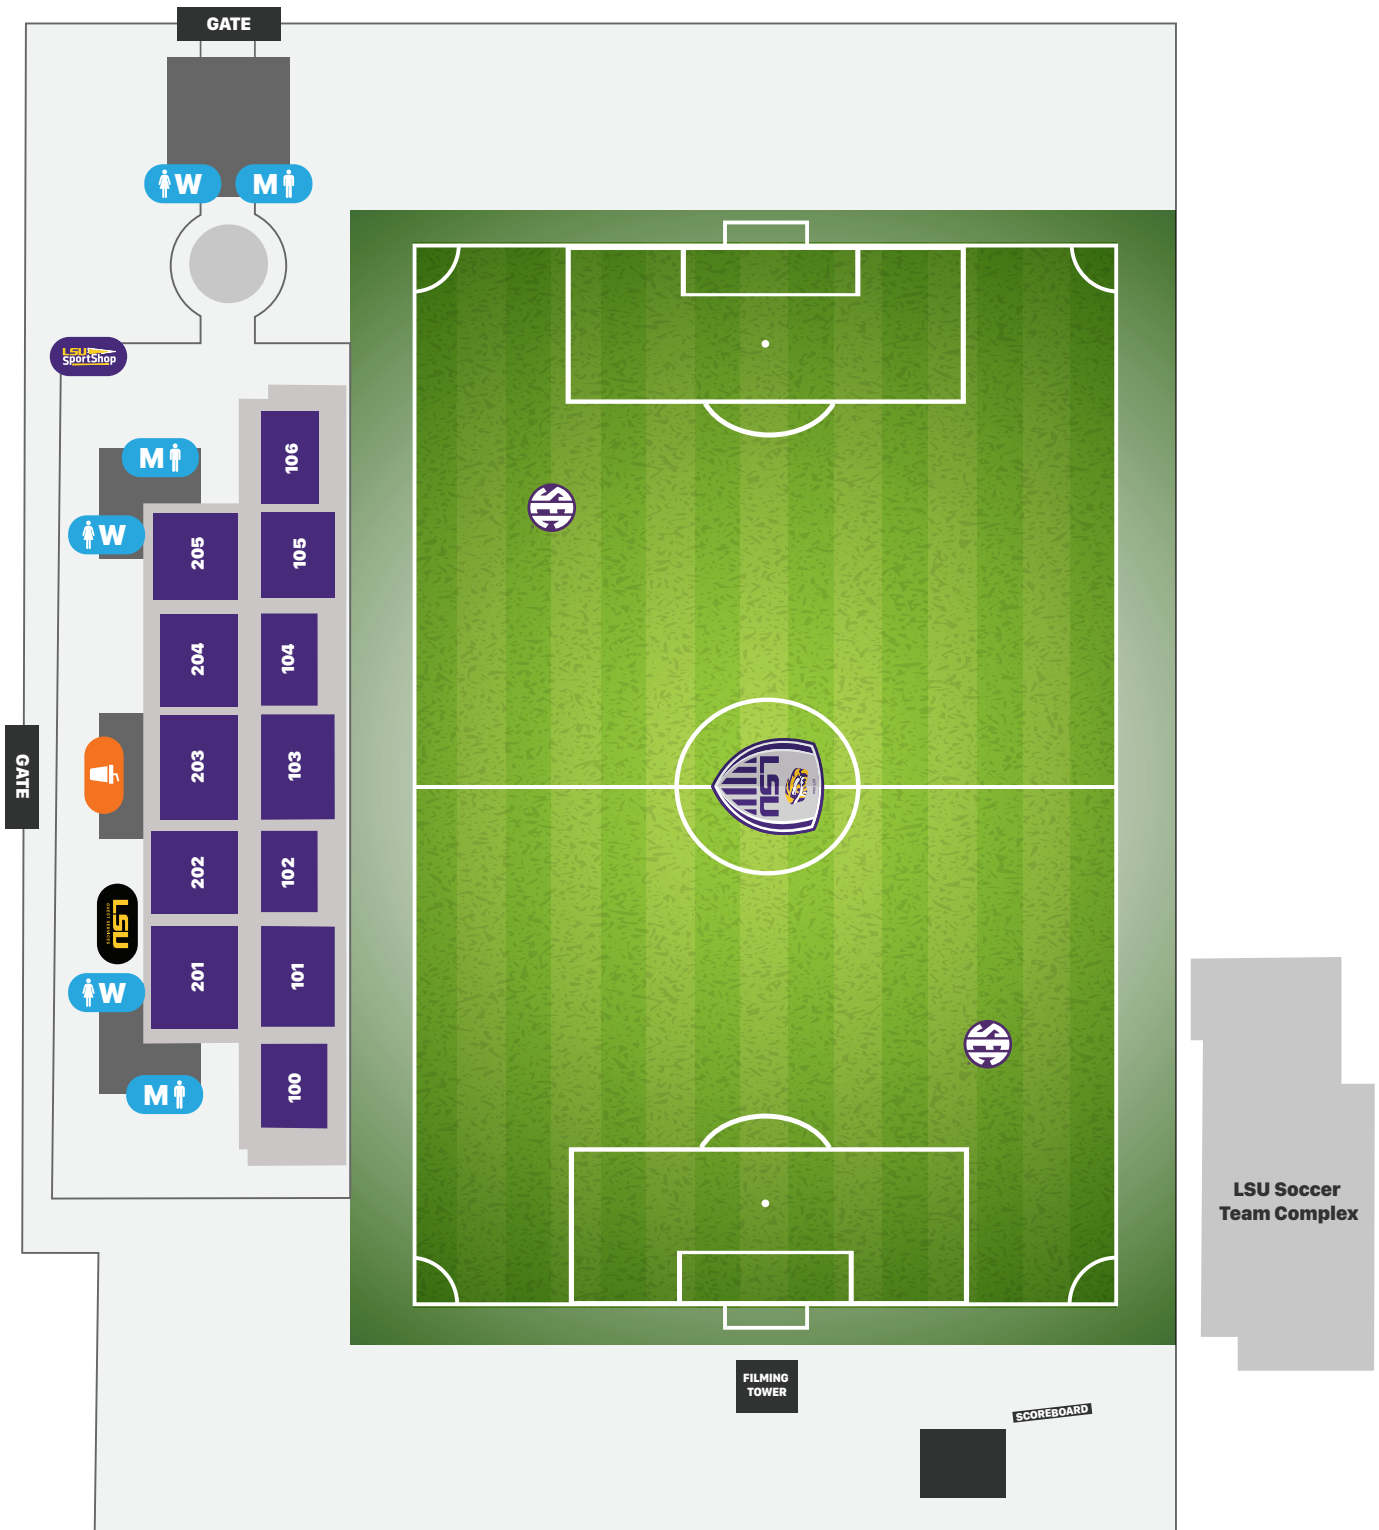

# SKIP BERTMAN DRIVE

RIVER ROAD

## FIELD LEVEL

LSU SportShop

LSU Guest Services

Concessions

Men's Restroom

Women's Restroom