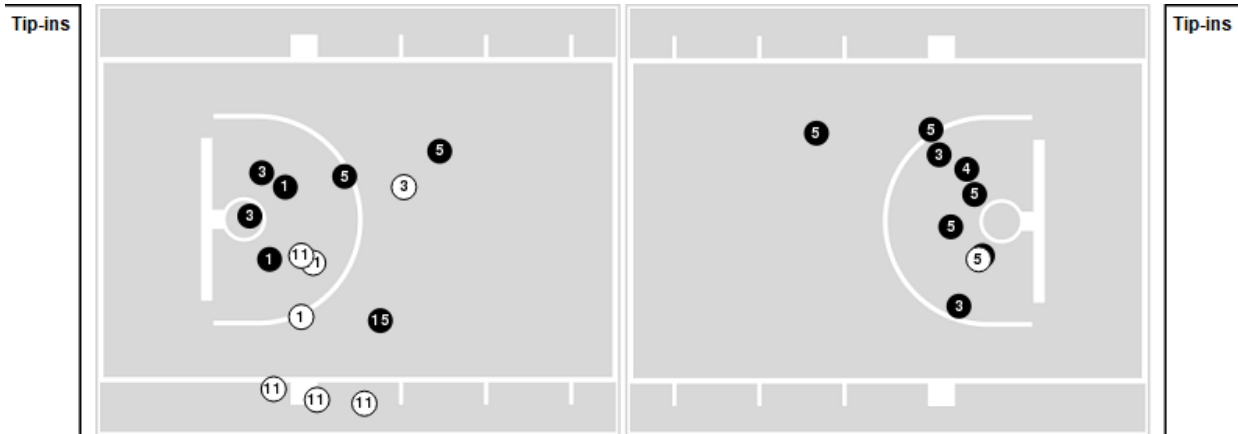

Blow Up Chart

● Made ○ Missed N - Player Number

Texas A&M	M/A	%
Field Goals	21/55	38
2 Points	16/29	55
3 Points	5/26	19
Free Throws	7/13	54

Texas A&M	M/A	%
Points in the Paint	30 (15 / 20)	75
Fast Break Points	12 (6/6)	100
Second Chance Points	8 (5/12)	42
Effective FG%	43