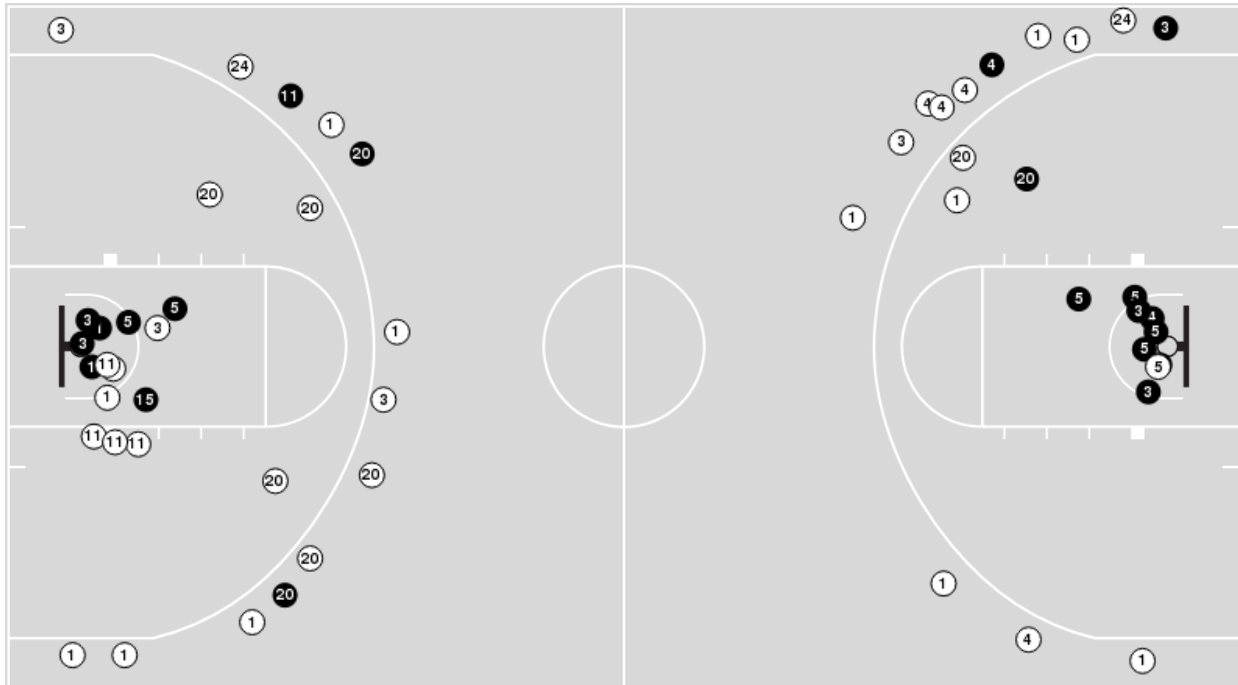

Officials: Doug Shows, Patrick Evans, John Gaffney

Players => 0, 1, 2, 3, 4, 5, 10, 11, 13, 15, 20, 21, 24, 31, 33, 45FG Types=>AllResults=>All

Texas A&M

All Field Goals