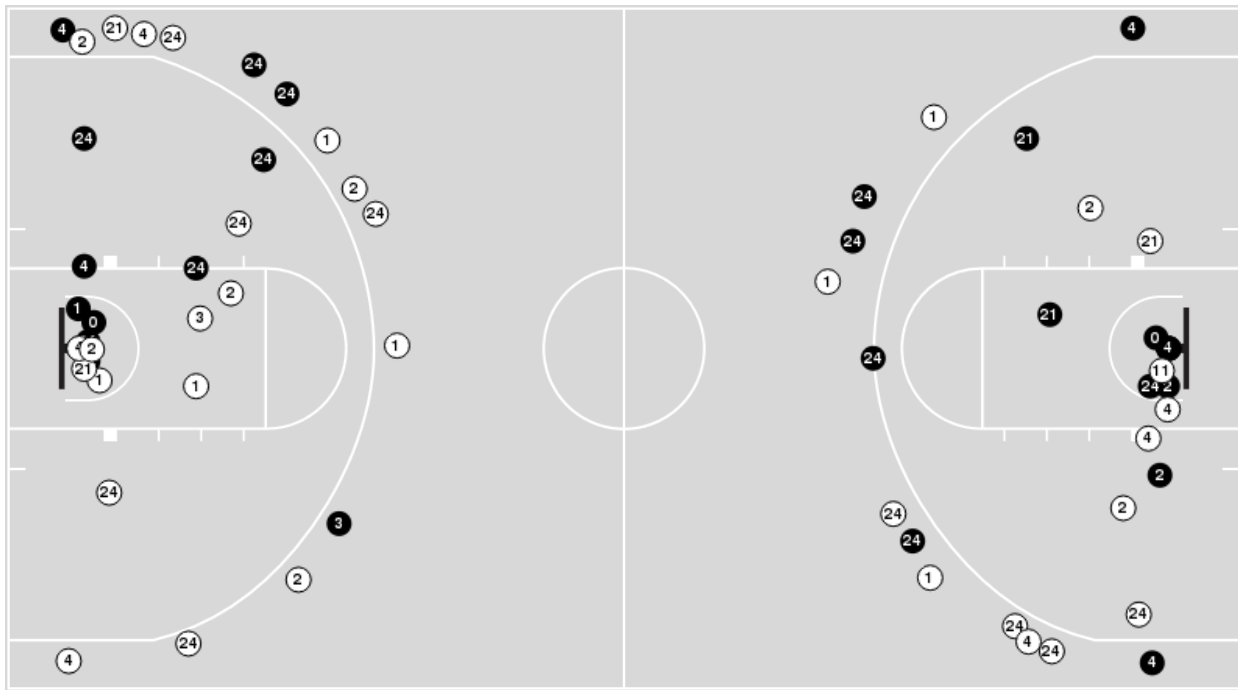

Players => 0, 1, 2, 3, 4, 5, 10, 11, 15, 21, 22, 24, 25, 32, 34 FG Types=>All Results=>All

LSU

All Field Goals