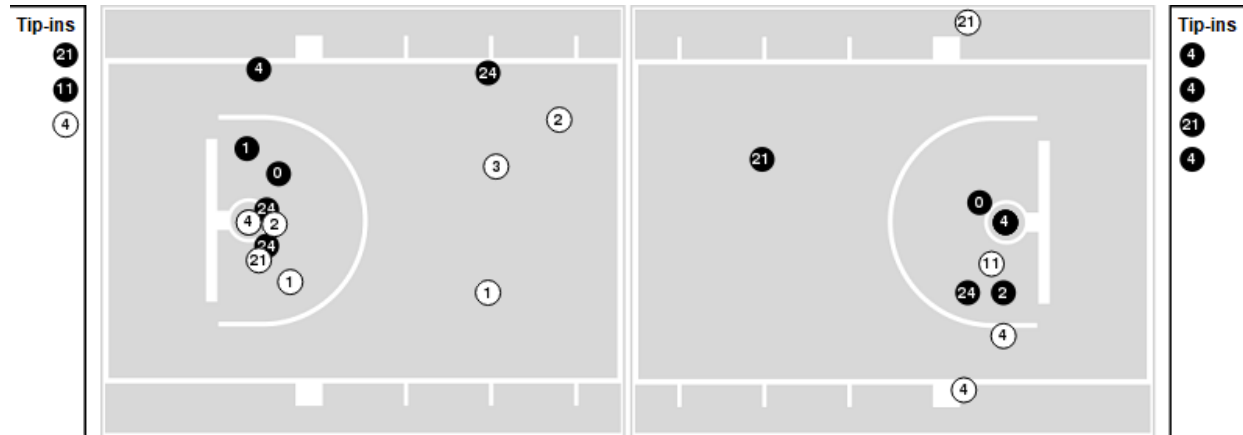

Blow Up Chart

● Made ○ Missed N - Player Number

LSU	M/A	%
Field Goals	30/64	47
2 Points	21/37	57
3 Points	9/27	33
Free Throws	8/9	89

LSU	M/A	%
Points in the Paint	30 (15 / 24)	63
Fast Break Points	4 (2/2)	100
Second Chance Points	21 (13/16)	81
Effective FG%	54