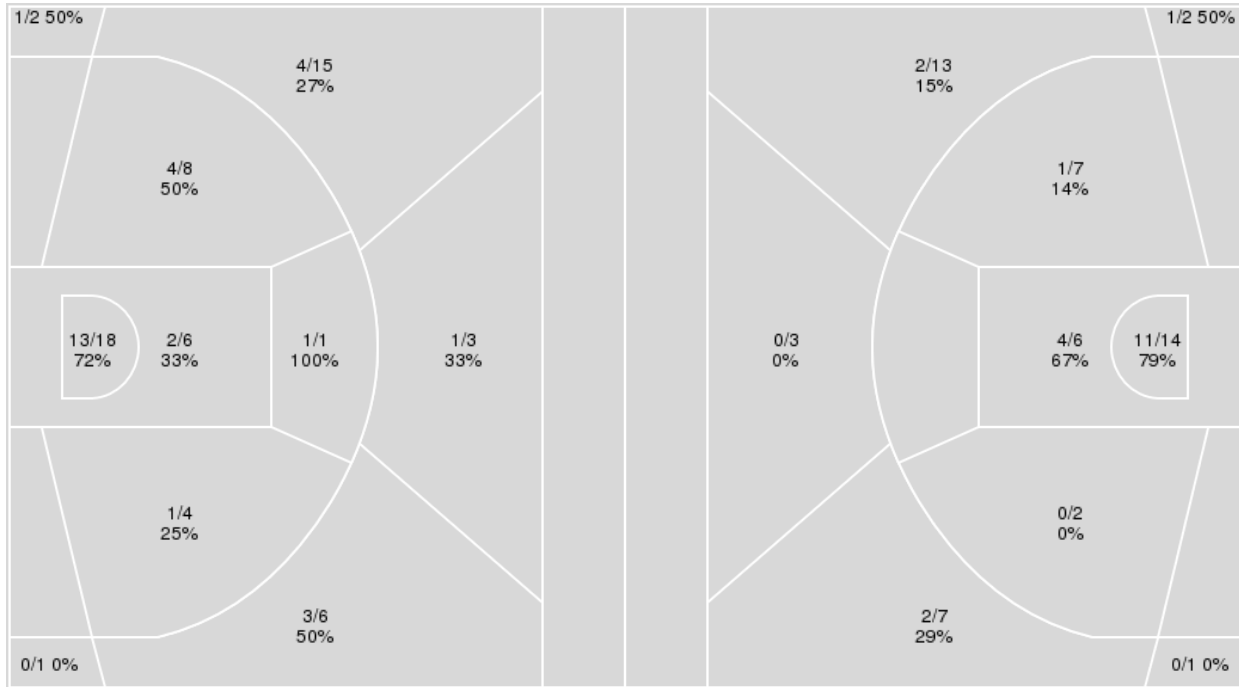

Texas A&M at LSU

12/29/20 Maravich Assembly Center, Baton Rouge
2020-21 Men's Basketball

Game Time: 6:00 PM
Game Duration: 1:50
Attendance: 2,212

Officials: Doug Shows, Patrick Evans, John Gaffney

{ Players => 0, 1, 2, 3, 4, 5, 10, 11, 15, 21, 22, 24, 25, 32, 34; } FG
Types => All; Results => All;

{ Players => 0, 1, 2, 3, 4, 5, 10, 11, 13, 15, 20, 21, 24, 31, 33, 45; } FG
Types => All; Results => All;

LSU

Texas A&M

LSU	M/A	%
Field Goals	30/64	47
2 Points	21/37	57
3 Points	9/27	33
Free Throws	8/9	89

Texas A&M	M/A	%
Field Goals	21/55	38
2 Points	16/29	55
3 Points	5/26	19
Free Throws	7/13	54