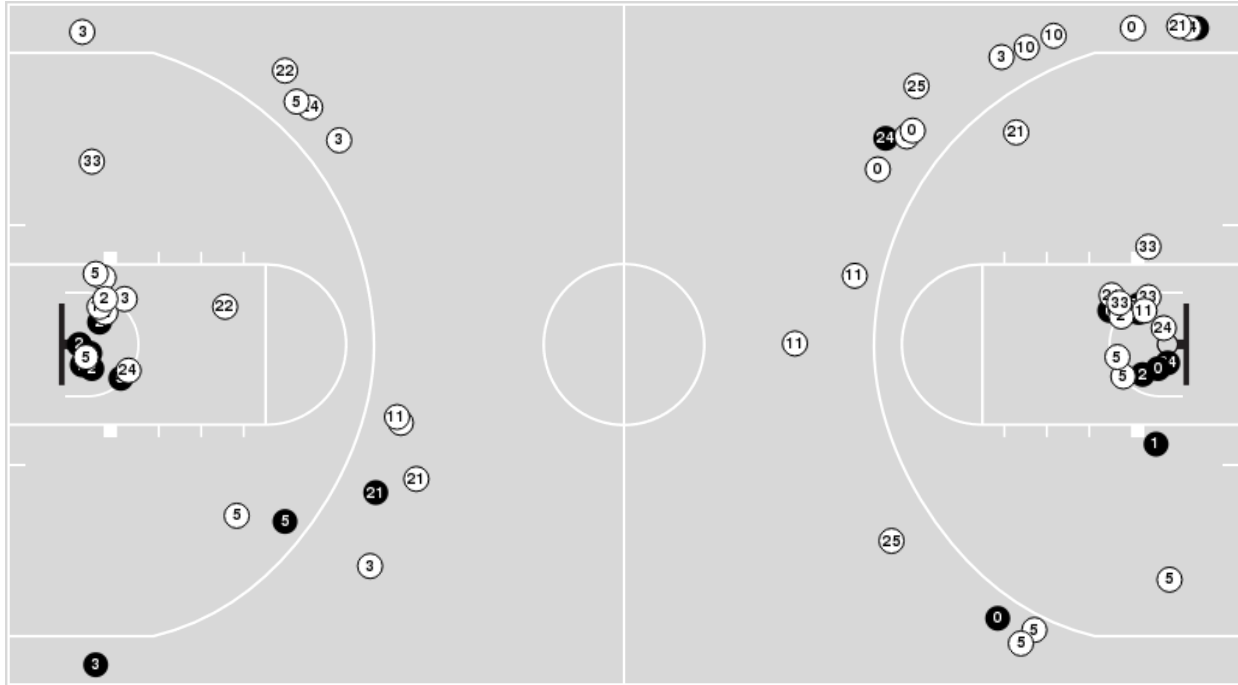

Officials: Mike Nance, Byron Jarrett, Jason Baker

Players => 0, 1, 2, 3, 4, 5, 10, 11, 13, 21, 22, 24, 25, 33, 40FG Types=>AllResults=>All

Louisiana Tech

All Field Goals