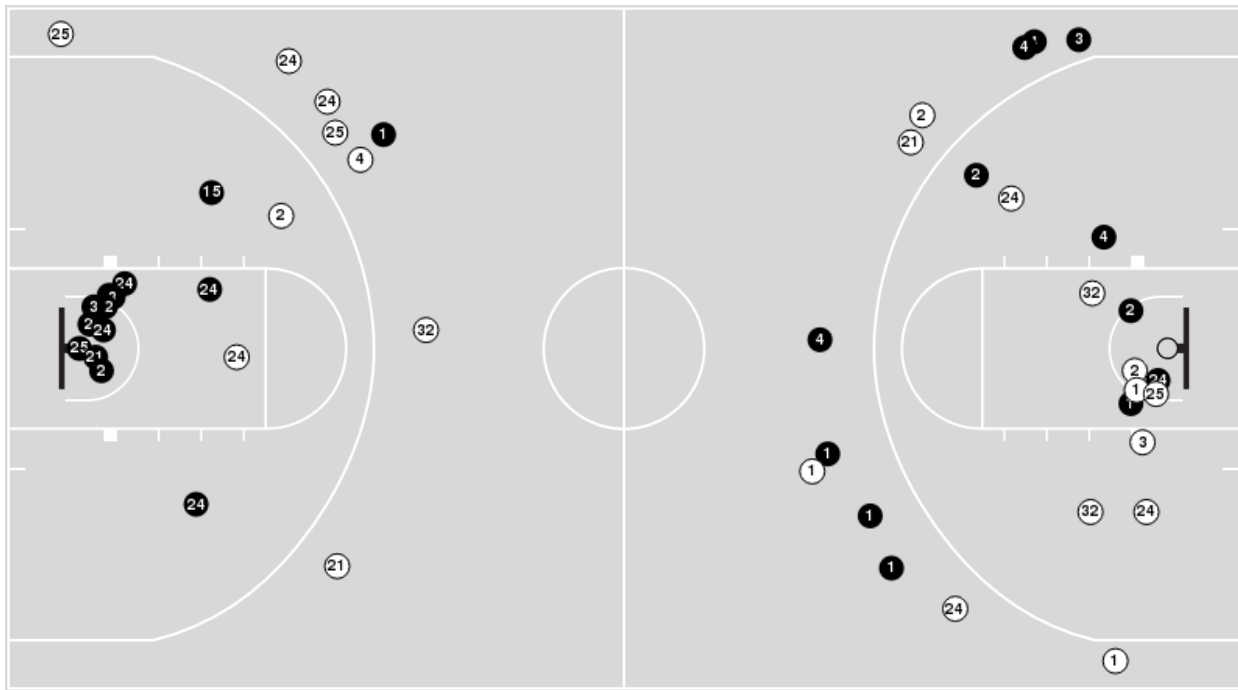

Officials: Mike Nance, Byron Jarrett, Jason Baker

Players => 0, 1, 2, 3, 4, 5, 10, 11, 15, 21, 22, 24, 25, 32, 34 FG Types=>All Results=>All

LSU

All Field Goals