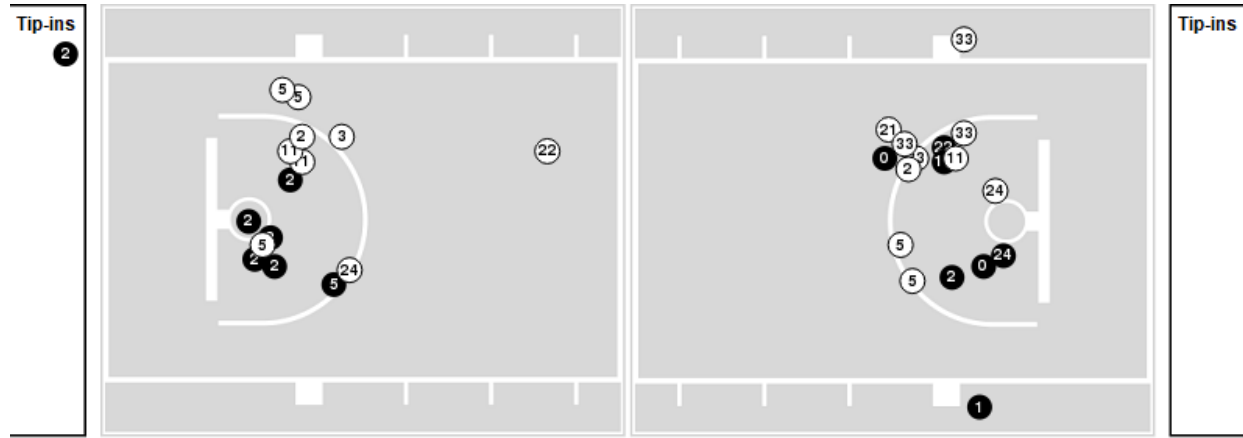

Blow Up Chart

● Made ○ Missed N - Player Number

Louisiana Tech	M/A	%
Field Goals	19/66	29
2 Points	14/37	38
3 Points	5/29	17
Free Throws	12/25	48

Louisiana Tech	M/A	%
Points in the Paint	24 (12 / 30)	40
Fast Break Points	11 (6/8)	75
Second Chance Points	13 (7/14)	50
Effective FG%	33