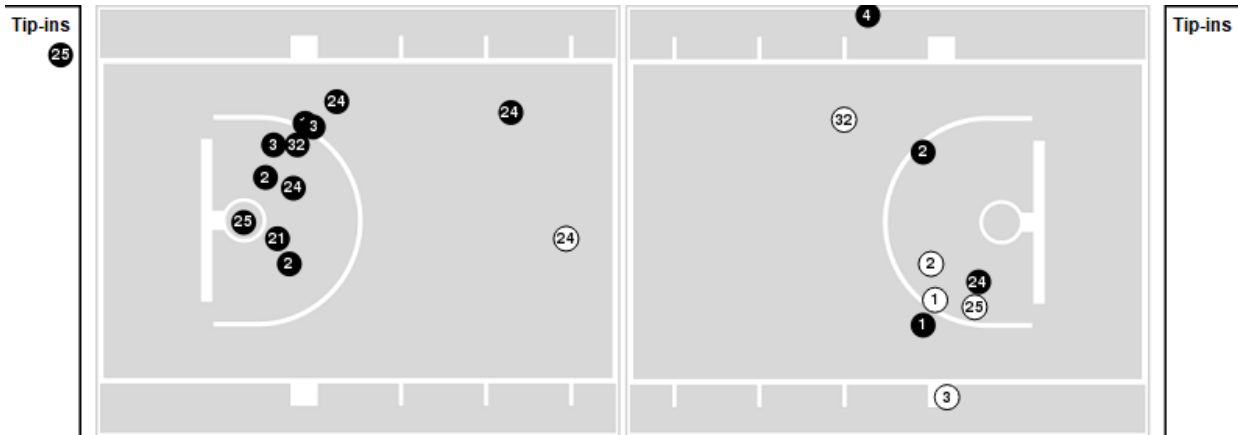

Blow Up Chart

● Made ○ Missed N - Player Number

LSU	M/A	%
Field Goals	26/48	54
2 Points	18/28	64
3 Points	8/20	40
Free Throws	26/34	76

LSU	M/A	%
Points in the Paint	28 (14 / 19)	74
Fast Break Points	9 (6/7)	86
Second Chance Points	5 (3/4)	75
Effective FG%	63