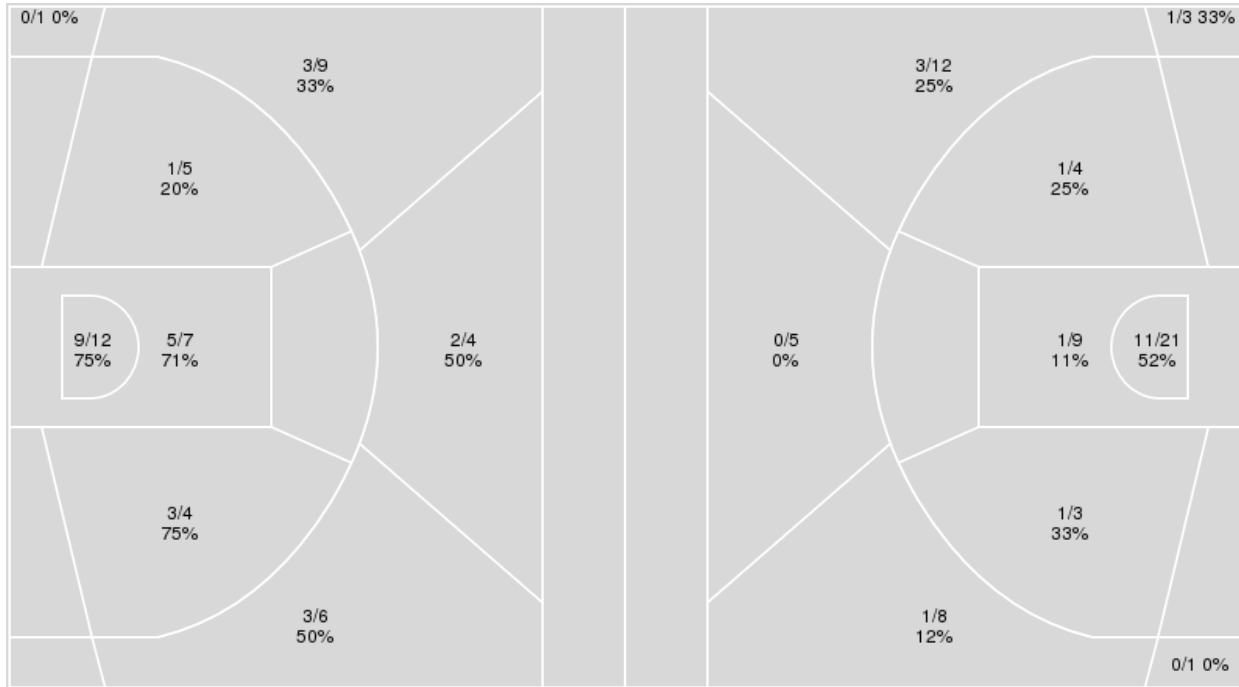

Officials: Mike Nance, Byron Jarrett, Jason Baker

{ Players => 0, 1, 2, 3, 4, 5, 10, 11, 15, 21, 22, 24, 25, 32, 34; } FG
Types => All; Results => All;

{ Players => 0, 1, 2, 3, 4, 5, 10, 11, 13, 21, 22, 24, 25, 33, 40; } FG
Types => All; Results => All;

LSU

Louisiana Tech

LSU	M/A	%
Field Goals	26/48	54
2 Points	18/28	64
3 Points	8/20	40
Free Throws	26/34	76

Louisiana Tech	M/A	%
Field Goals	19/66	29
2 Points	14/37	38
3 Points	5/29	17
Free Throws	12/25	48