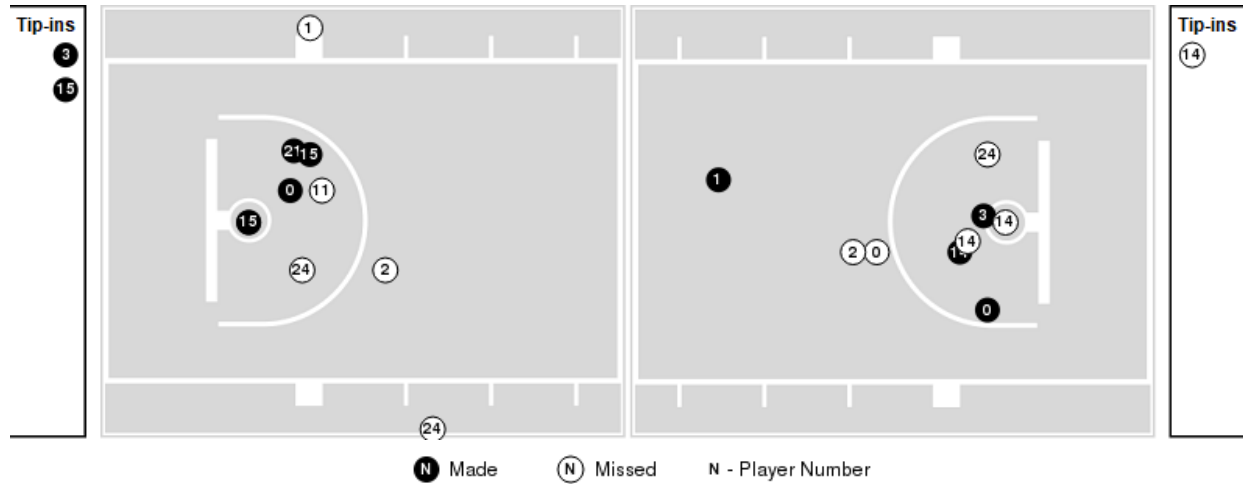

Officials: Doug Shows, Patrick Evans, Wil Howard

Players => 0, 1, 2, 3, 4, 5, 11, 12, 13, 14, 15, 21, 23, 24, 31, 33, 45FG Types=>AllResults=>All

Ole Miss

All Field Goals

Blow Up Chart

● Made ○ Missed N - Player Number