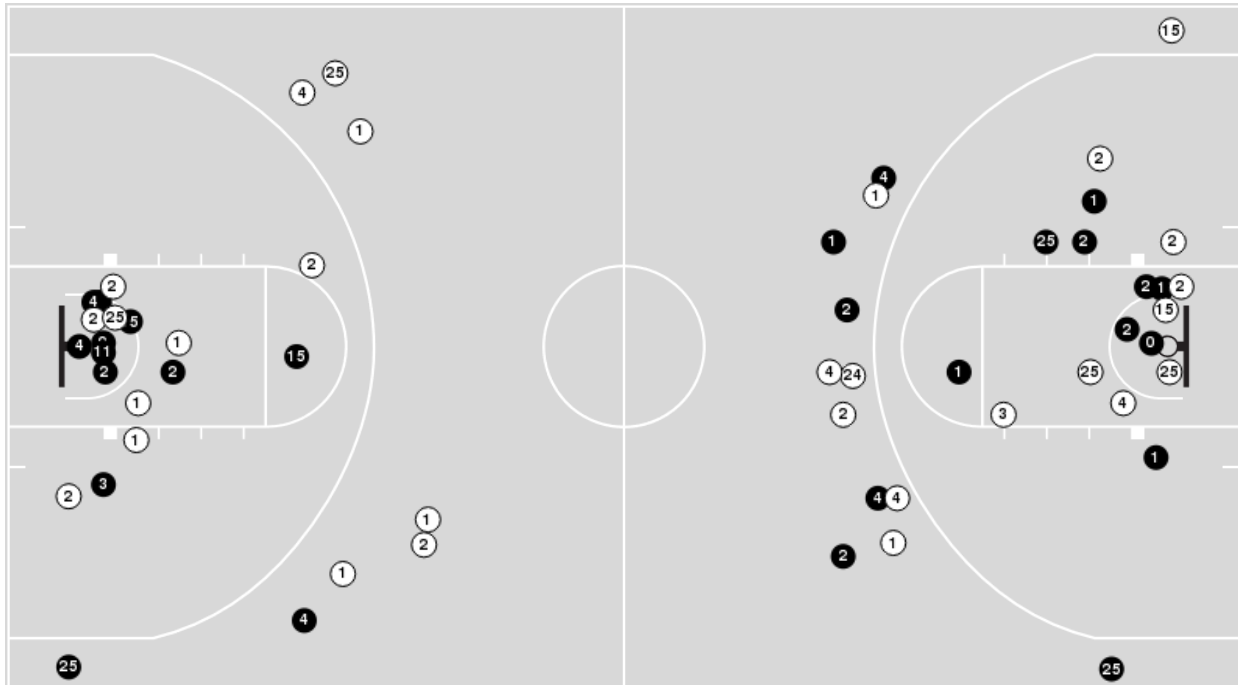

Officials: Doug Shows, Patrick Evans, Wil Howard

Players => 0, 1, 2, 3, 4, 5, 10, 11, 15, 21, 22, 24, 25, 32, 34 FG Types=>AllResults=>All

LSU

All Field Goals