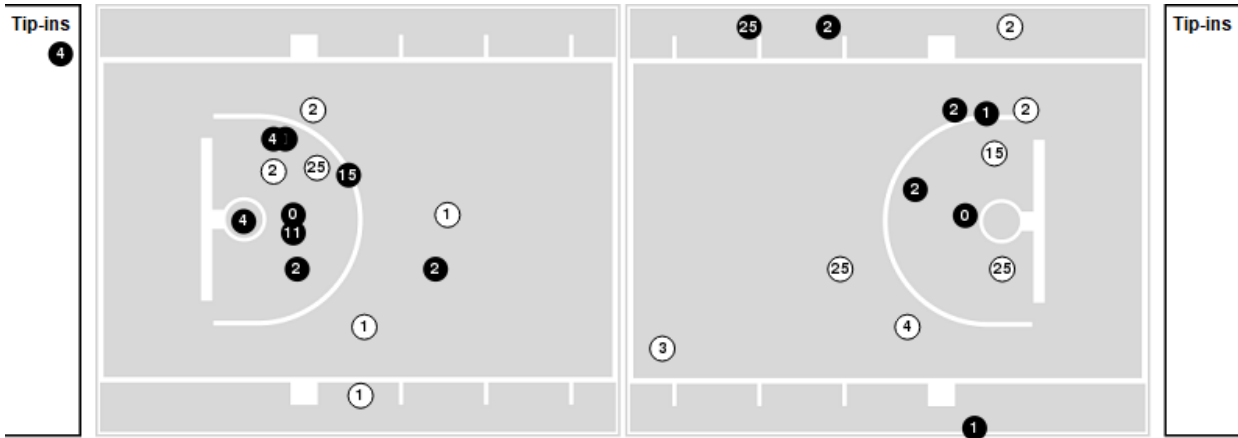

Officials: Doug Shows, Patrick Evans, Wil Howard

Players => 0, 1, 2, 3, 4, 5, 10, 11, 15, 21, 22, 24, 25, 32, 34 FG Types=>AllResults=>All

LSU

All Field Goals

Blow Up Chart

● Made ○ Missed N - Player Number