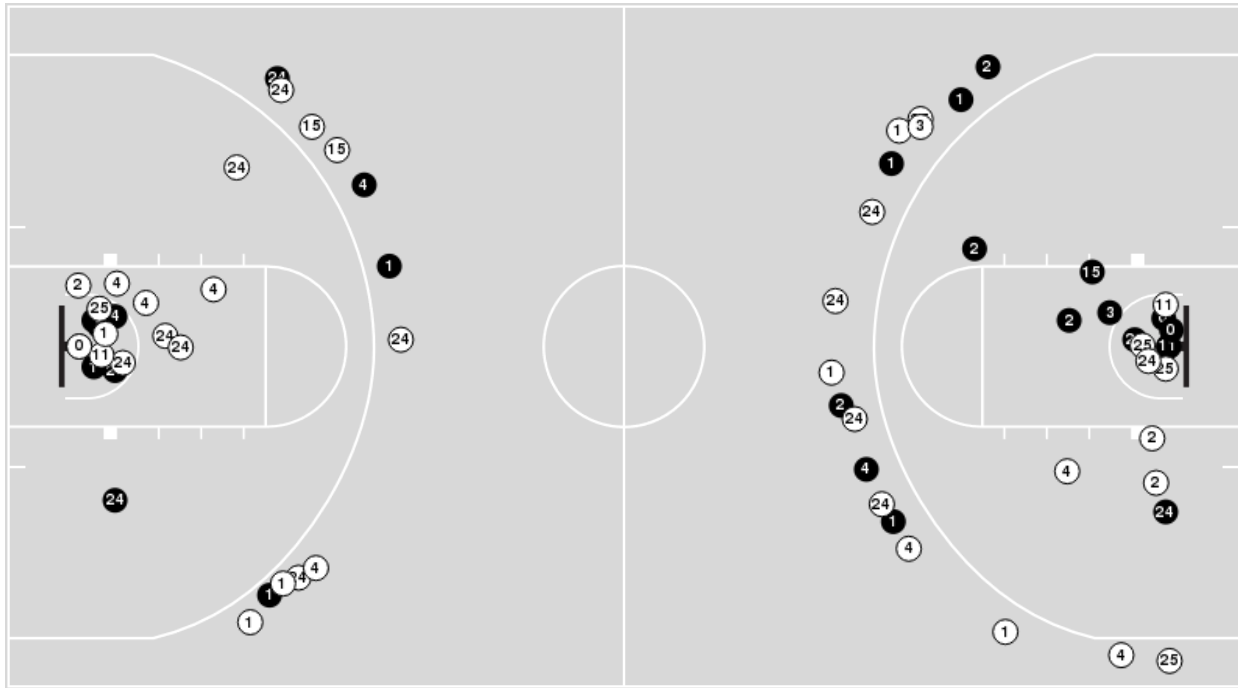

Georgia at LSU

01/06/21 Maravich Assembly Center, Baton Rouge
2020-21 Men's Basketball

Game Time: 6:00 PM
Game Duration: 2:20
Attendance: 2,635

Officials: Doug Shows, Terry Wymer, Gerald Williams

Players => 0, 1, 2, 3, 4, 5, 10, 11, 15, 21, 22, 24, 25, 32, 34 FG Types=>All Results=>All

LSU

All Field Goals