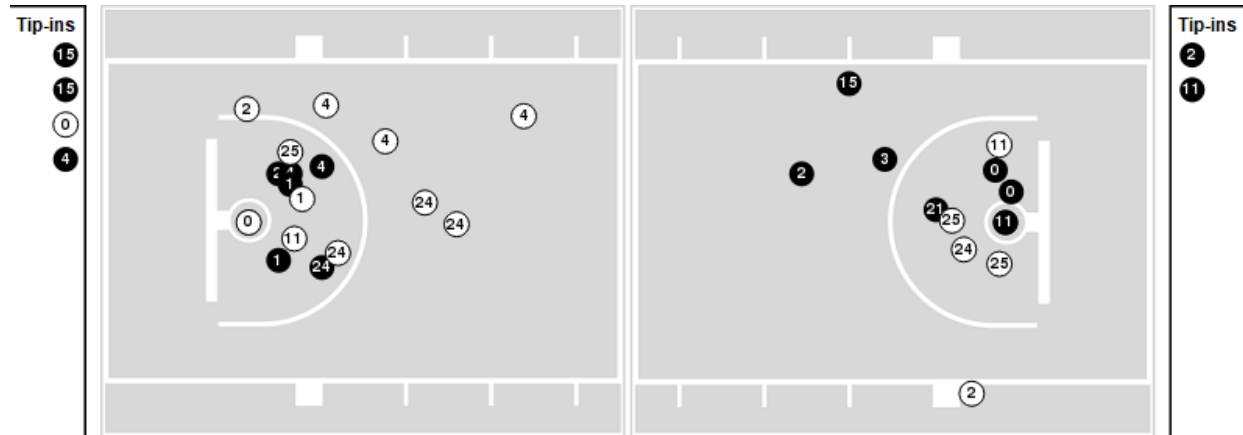

Blow Up Chart

● Made ○ Missed N - Player Number

LSU	M/A	%
Field Goals	31/70	44
2 Points	21/40	52
3 Points	10/30	33
Free Throws	22/33	67

LSU	M/A	%
Points in the Paint	36 (18 / 33)	55
Fast Break Points	3 (1/1)	100
Second Chance Points	21 (11/19)	58
Effective FG%	51