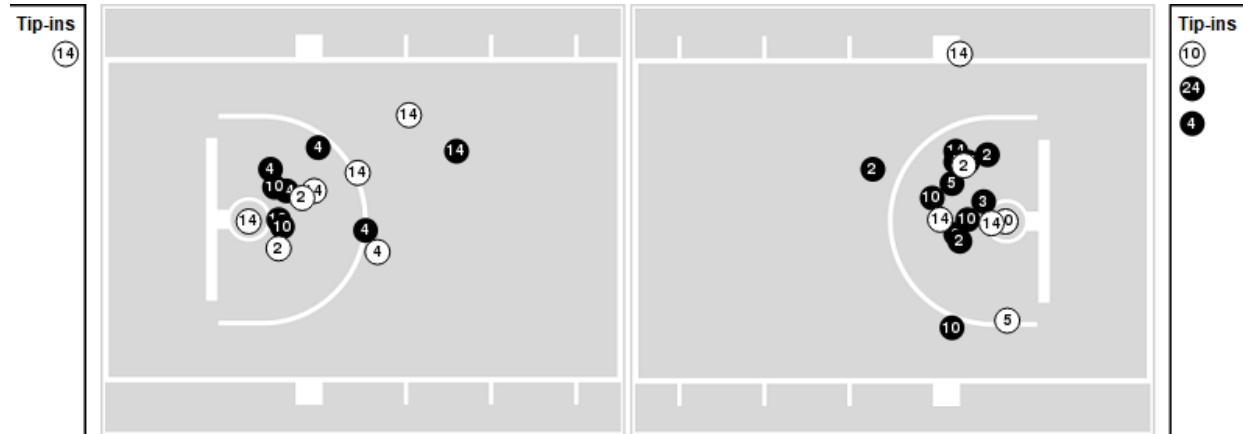

Blow Up Chart

● Made   ○ Missed   N - Player Number

Georgia	M/A	%
Field Goals	34/71	48
2 Points	22/36	61
3 Points	12/35	34
Free Throws	12/18	67

Georgia	M/A	%
Points in the Paint	44 (22 / 34)	65
Fast Break Points	28 (16/17)	94
Second Chance Points	13 (6/14)	43
Effective FG%	56