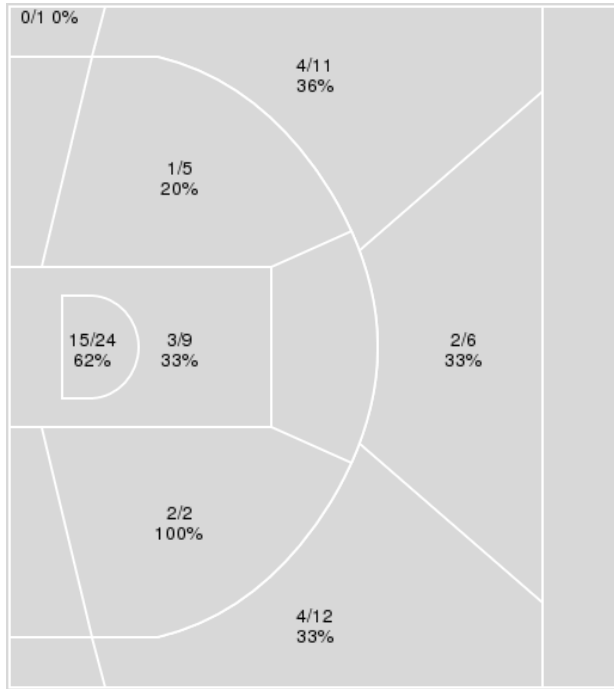

Georgia at LSU

01/06/21 Maravich Assembly Center, Baton Rouge
2020-21 Men's Basketball

Game Time: 6:00 PM
Game Duration: 2:20
Attendance: 2,635

Officials: Doug Shows, Terry Wymer, Gerald Williams

{ Players => 0, 1, 2, 3, 4, 5, 10, 11, 15, 21, 22, 24, 25, 32, 34; } FG
Types => All; Results => All;

{ Players => 0, 1, 2, 3, 4, 5, 10, 11, 12, 13, 14, 23, 24, 25; } FG Types
=> All; Results => All;

LSU