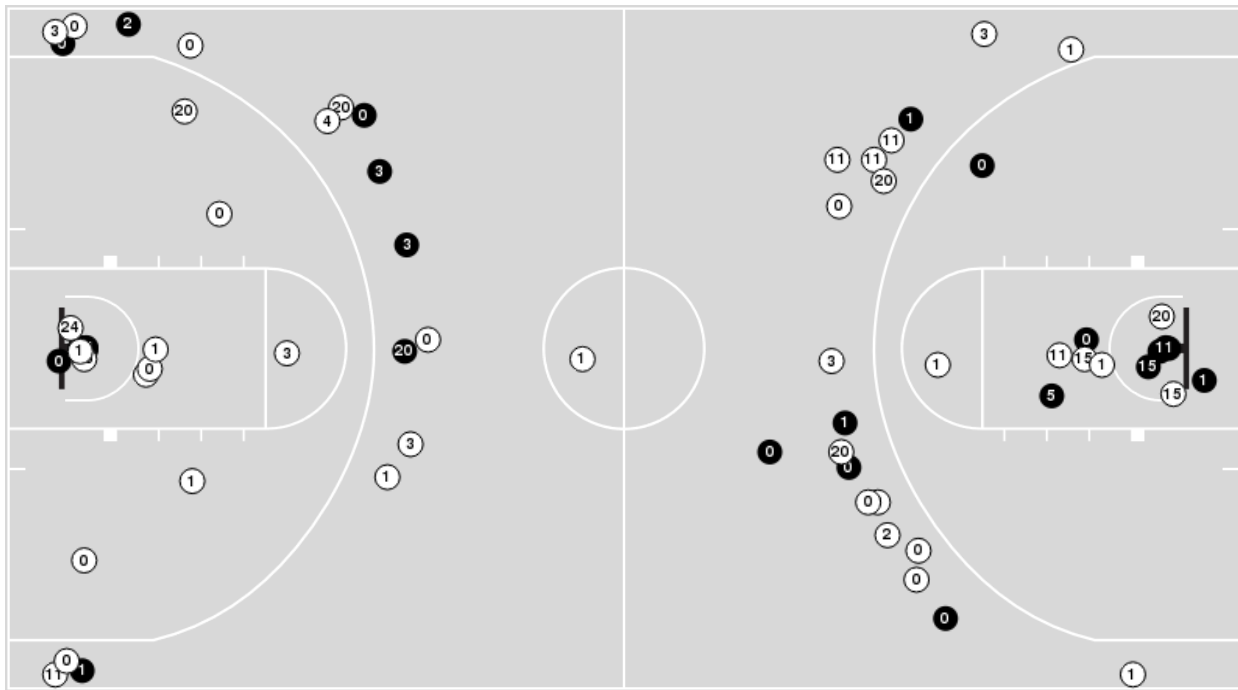

Players => 0, 1, 2, 3, 4, 5, 10, 11, 13, 15, 20, 21, 24, 31, 33, 45FG Types=>AllResults=>All

Texas A&M

All Field Goals