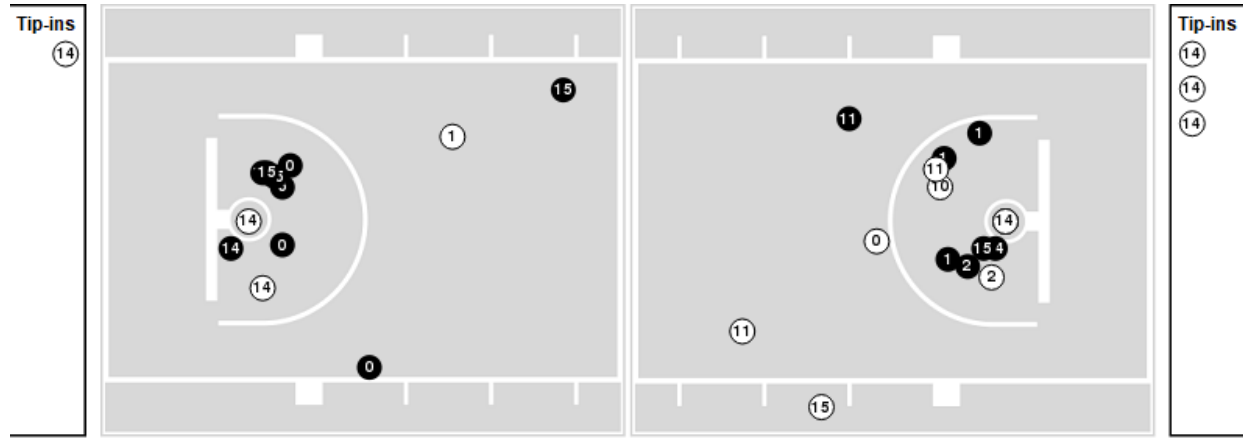

Officials: Doug Shows, Byron Jarrett, Bart Lenox

Players => 0, 1, 2, 3, 5, 10, 11, 14, 15, 21, 23, 24, 25, 50FG Types=>AllResults=>All

Texas Tech

All Field Goals

Blow Up Chart

● Made ○ Missed N - Player Number