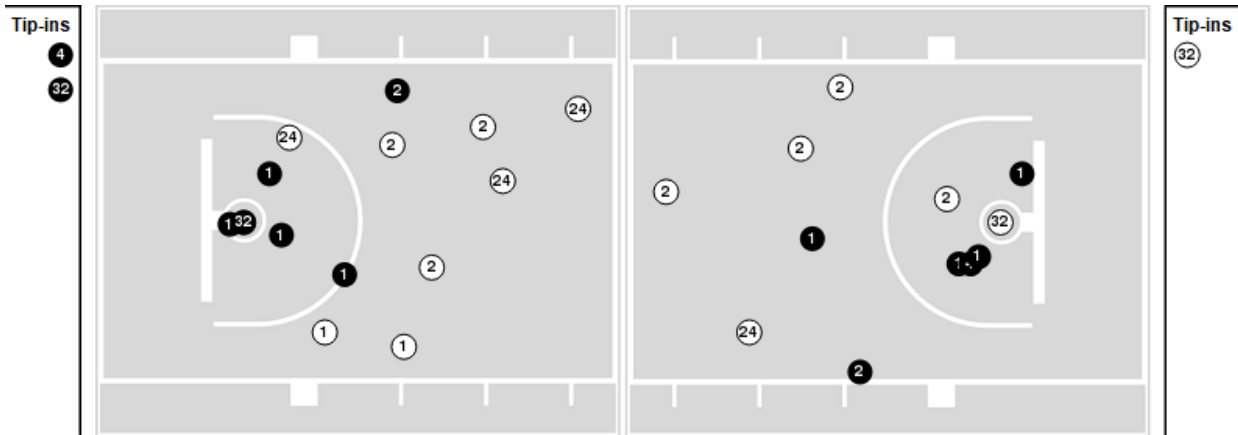

Officials: Doug Shows, Byron Jarrett, Bart Lenox

Players => 0, 1, 2, 3, 4, 5, 10, 11, 15, 21, 22, 24, 25, 32, 34 FG Types=>All Results=>All

LSU

All Field Goals

Blow Up Chart

● Made ○ Missed N - Player Number