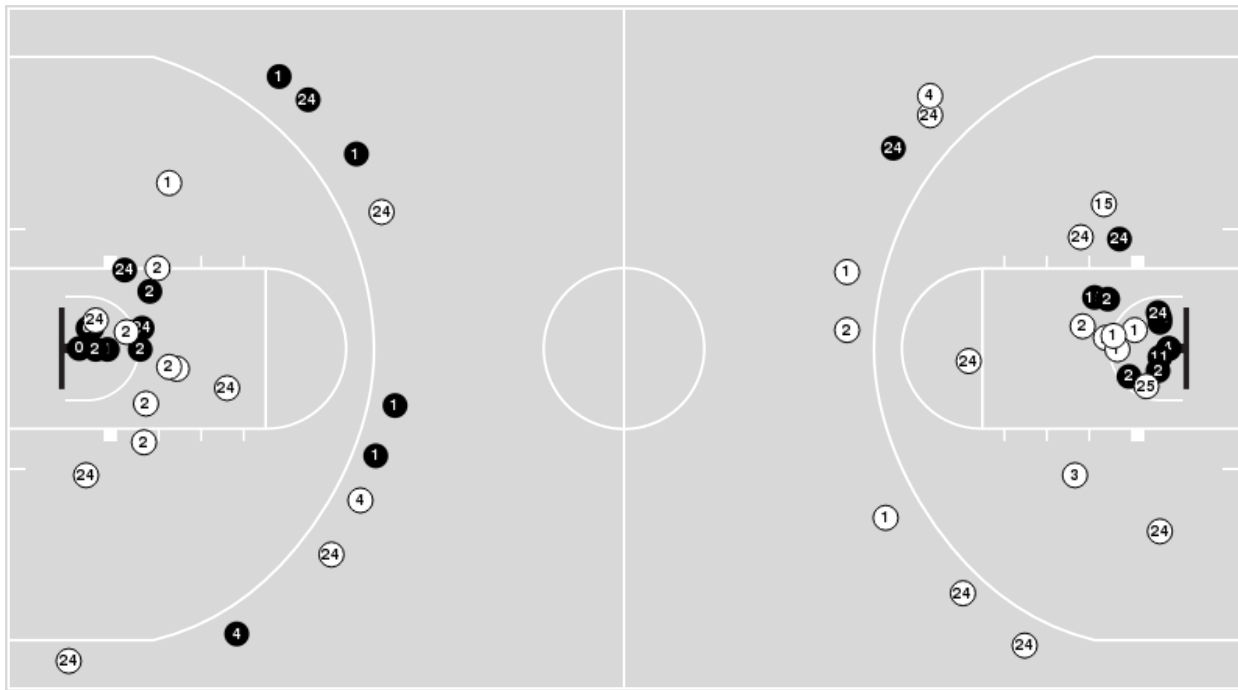

Officials: Pat Adams, John Hampton, Randy Heimerman

Players => 0, 1, 2, 3, 4, 5, 10, 11, 15, 21, 22, 24, 25, 32, 34FG Types=>AllResults=>All

LSU

All Field Goals