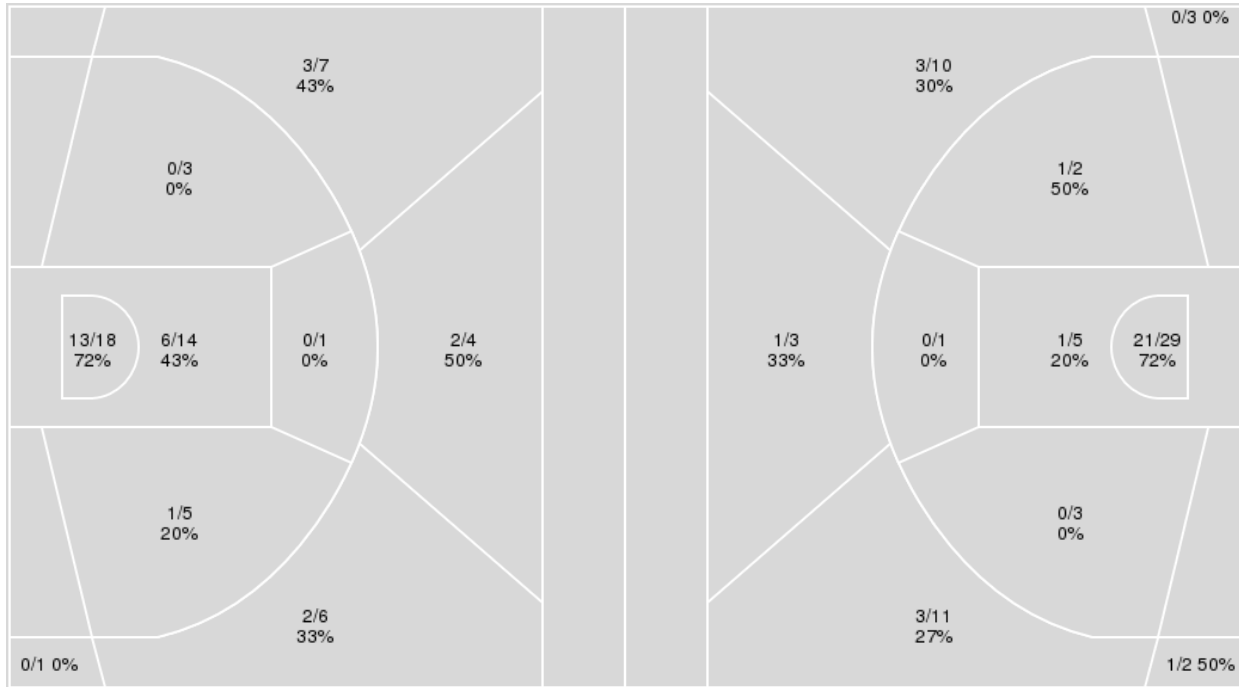

Officials: Pat Adams, John Hampton, Randy Heimerman

{ Players => 0, 1, 2, 3, 4, 5, 10, 11, 15, 21, 22, 24, 25, 32, 34; } FG
Types => All; Results => All;

{ Players => 00, 1, 2, 4, 5, 10, 12, 13, 14, 15, 20, 21, 23, 24, 44, 50; }
FG Types => All; Results => All;

LSU

South Carolina

LSU	M/A	%
Field Goals	27/59	46
2 Points	20/41	49
3 Points	7/18	39
Free Throws	24/32	75

South Carolina	M/A	%
Field Goals	31/69	45
2 Points	23/40	57
3 Points	8/29	28
Free Throws	10/14	71